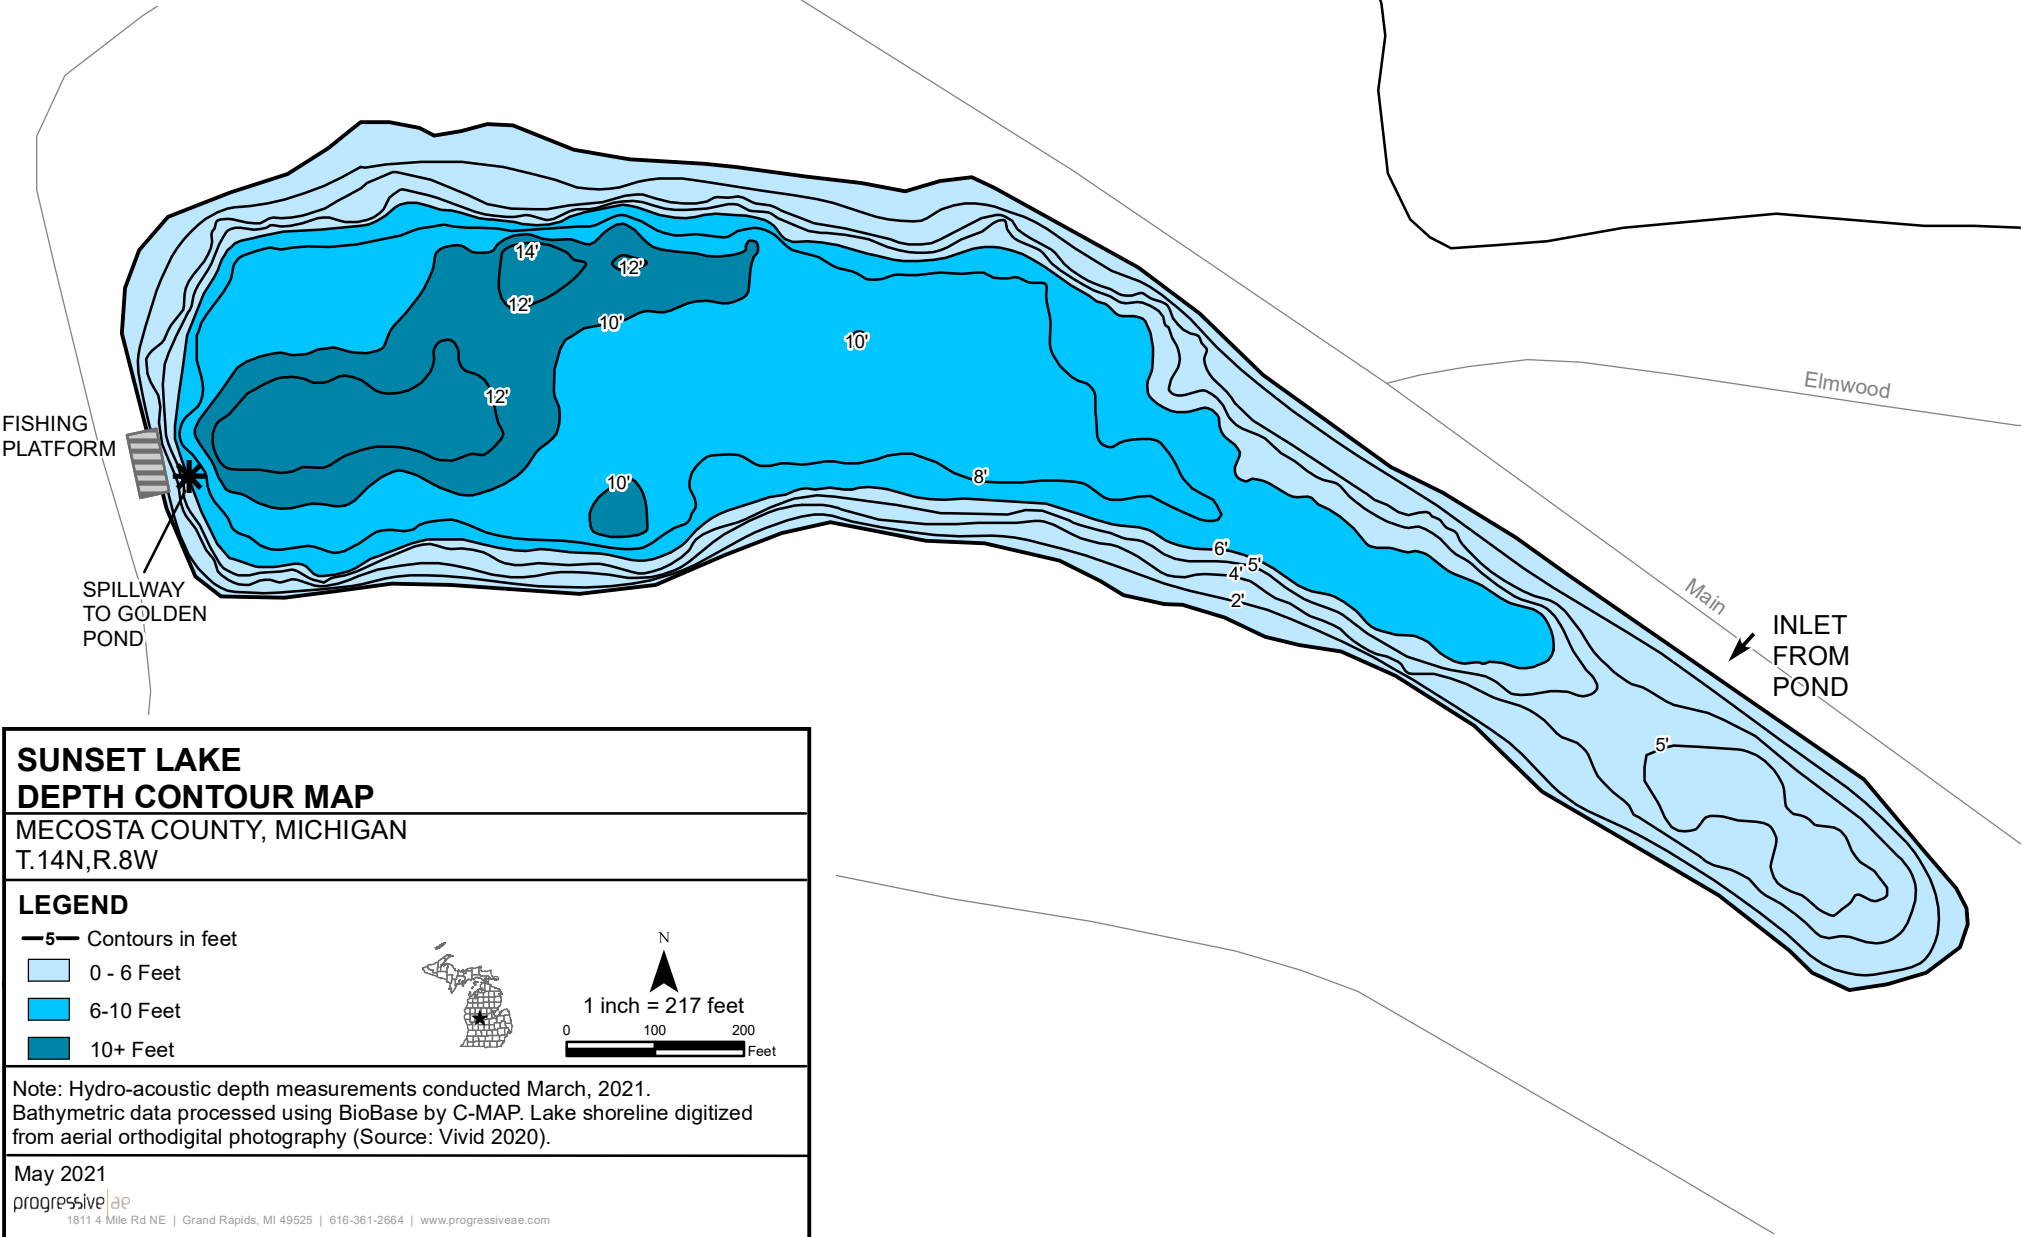

PHYSICAL CHARACTERISTICS

Lake Surface Area	17 Acres
Maximum Depth	14 Feet
Mean Depth	6.7 Feet
Lake Volume	110 Acre-Feet
Shoreline Length	0.9
Shoreline Development Factor	1.6

**SUNSET LAKE
DEPTH CONTOUR MAP**

MECOSTA COUNTY, MICHIGAN
T.14N,R.8W

LEGEND

- 5— Contours in feet
- 0 - 6 Feet
- 6-10 Feet
- 10+ Feet

Note: Hydro-acoustic depth measurements conducted March, 2021.
Bathymetric data processed using BioBase by C-MAP. Lake shoreline digitized from aerial orthodigital photography (Source: Vivid 2020).