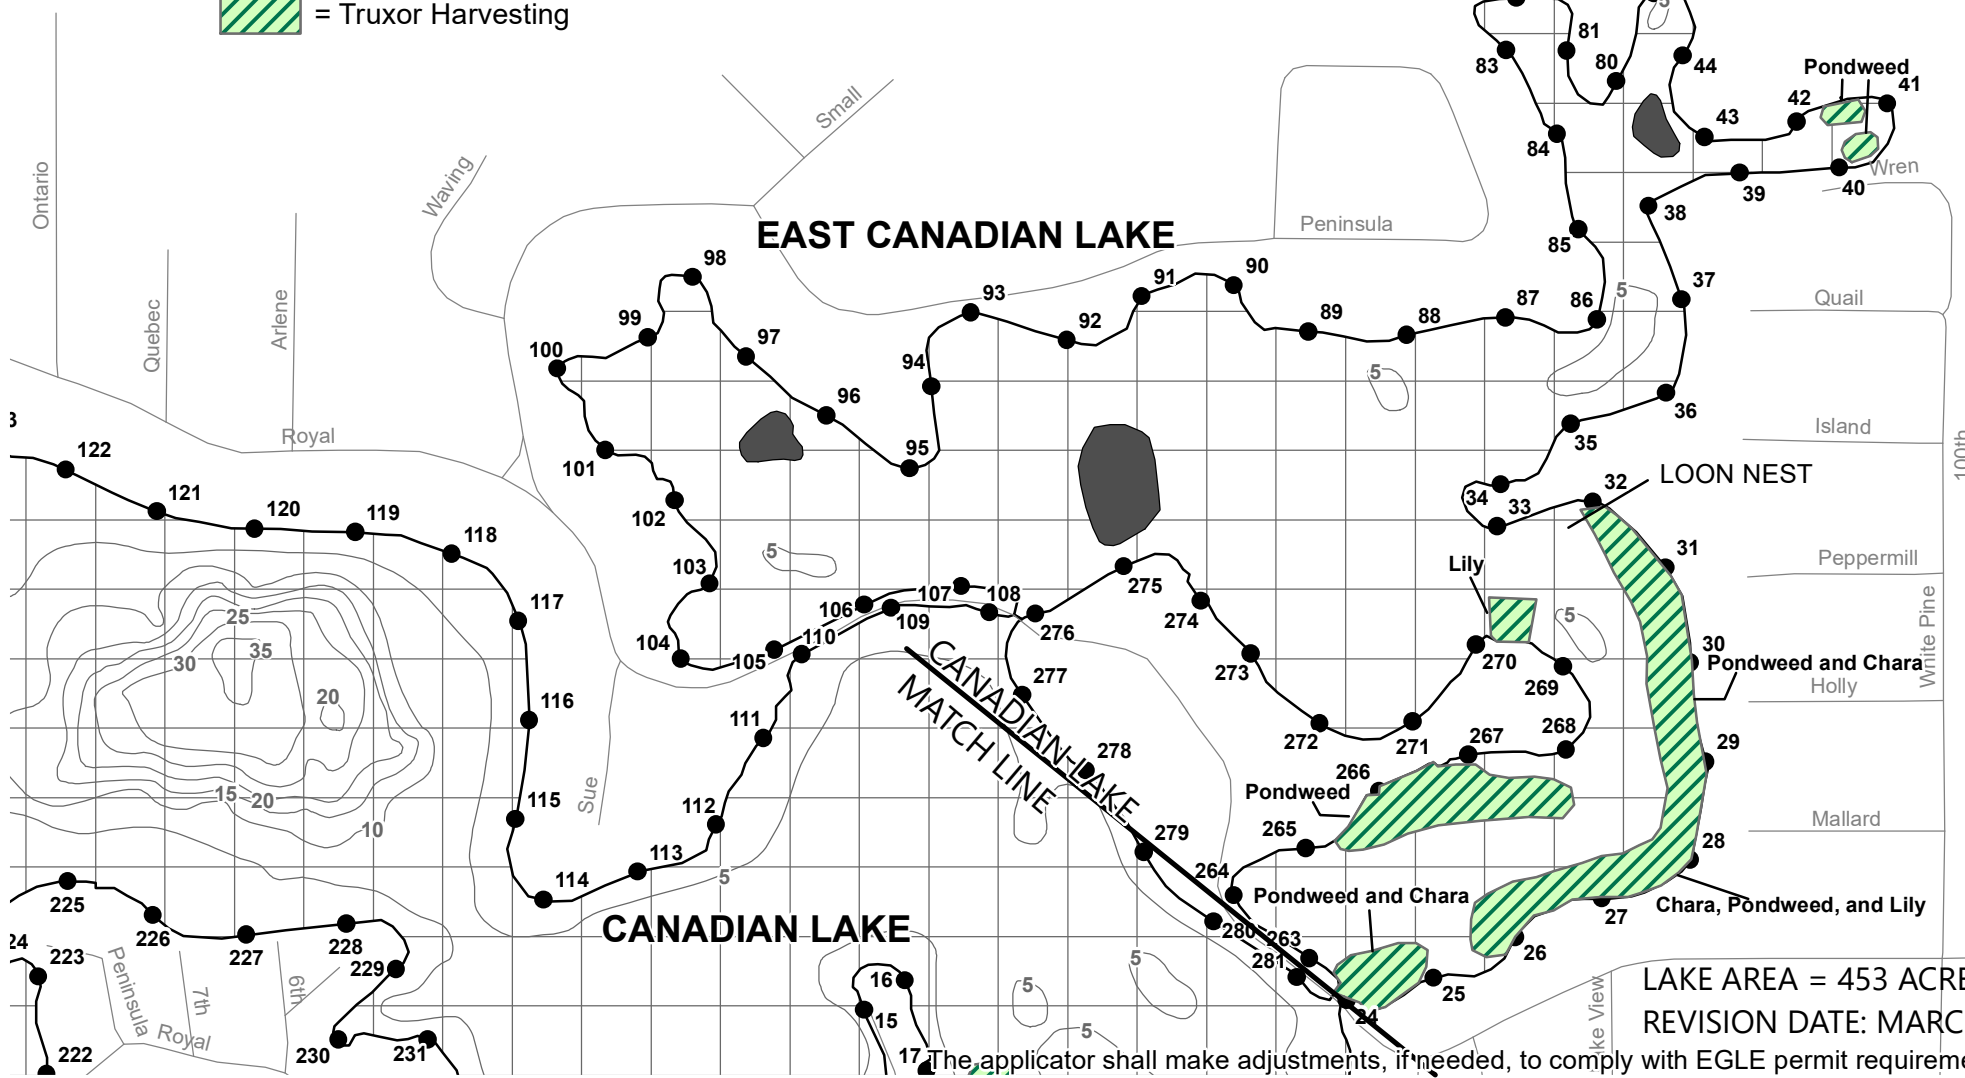

CANADIAN LAKES MECOSTA COUNTY, MICHIGAN JUNE/JULY TRUXOR HARVESTING MAP SHEET 2

 1 in = 575 ft
 progressive | ae

LAKE AREA = 453 ACRES
 REVISION DATE: MARCH, 2020

The applicator shall make adjustments, if needed, to comply with EGLE permit requirements.

CANADIAN LAKES MECOSTA COUNTY, MICHIGAN JUNE/JULY TRUXOR HARVESTING MAP SHEET 4

= Truxor Harvesting

LAKE AREA = 453 ACRES
REVISION DATE: MARCH, 2020

The applicator shall make adjustments, if needed, to comply with EGLE permit requirements.

1 in = 575 ft
progressive | a e