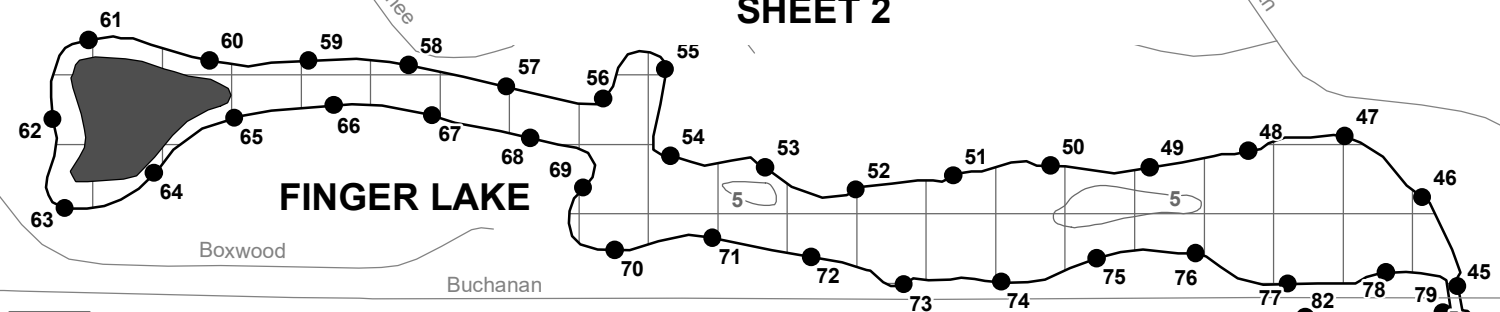

CANADIAN LAKES MECOSTA COUNTY, MICHIGAN JUNE/JULY TRUXOR HARVESTING MAP SHEET 2

 1 in = 575 ft
 progressive | ae

LAKE AREA = 453 ACRES
 REVISION DATE: MARCH, 2020

The applicator shall make adjustments, if needed, to comply with EGLE permit requirements.

CANADIAN LAKES MECOSTA COUNTY, MICHIGAN JUNE/JULY TRUXOR HARVESTING MAP SHEET 4

= Truxor Harvesting

LAKE AREA = 453 ACRES
REVISION DATE: MARCH, 2020

The applicator shall make adjustments, if needed, to comply with EGLE permit requirements.

1 in = 575 ft
progressive | a e