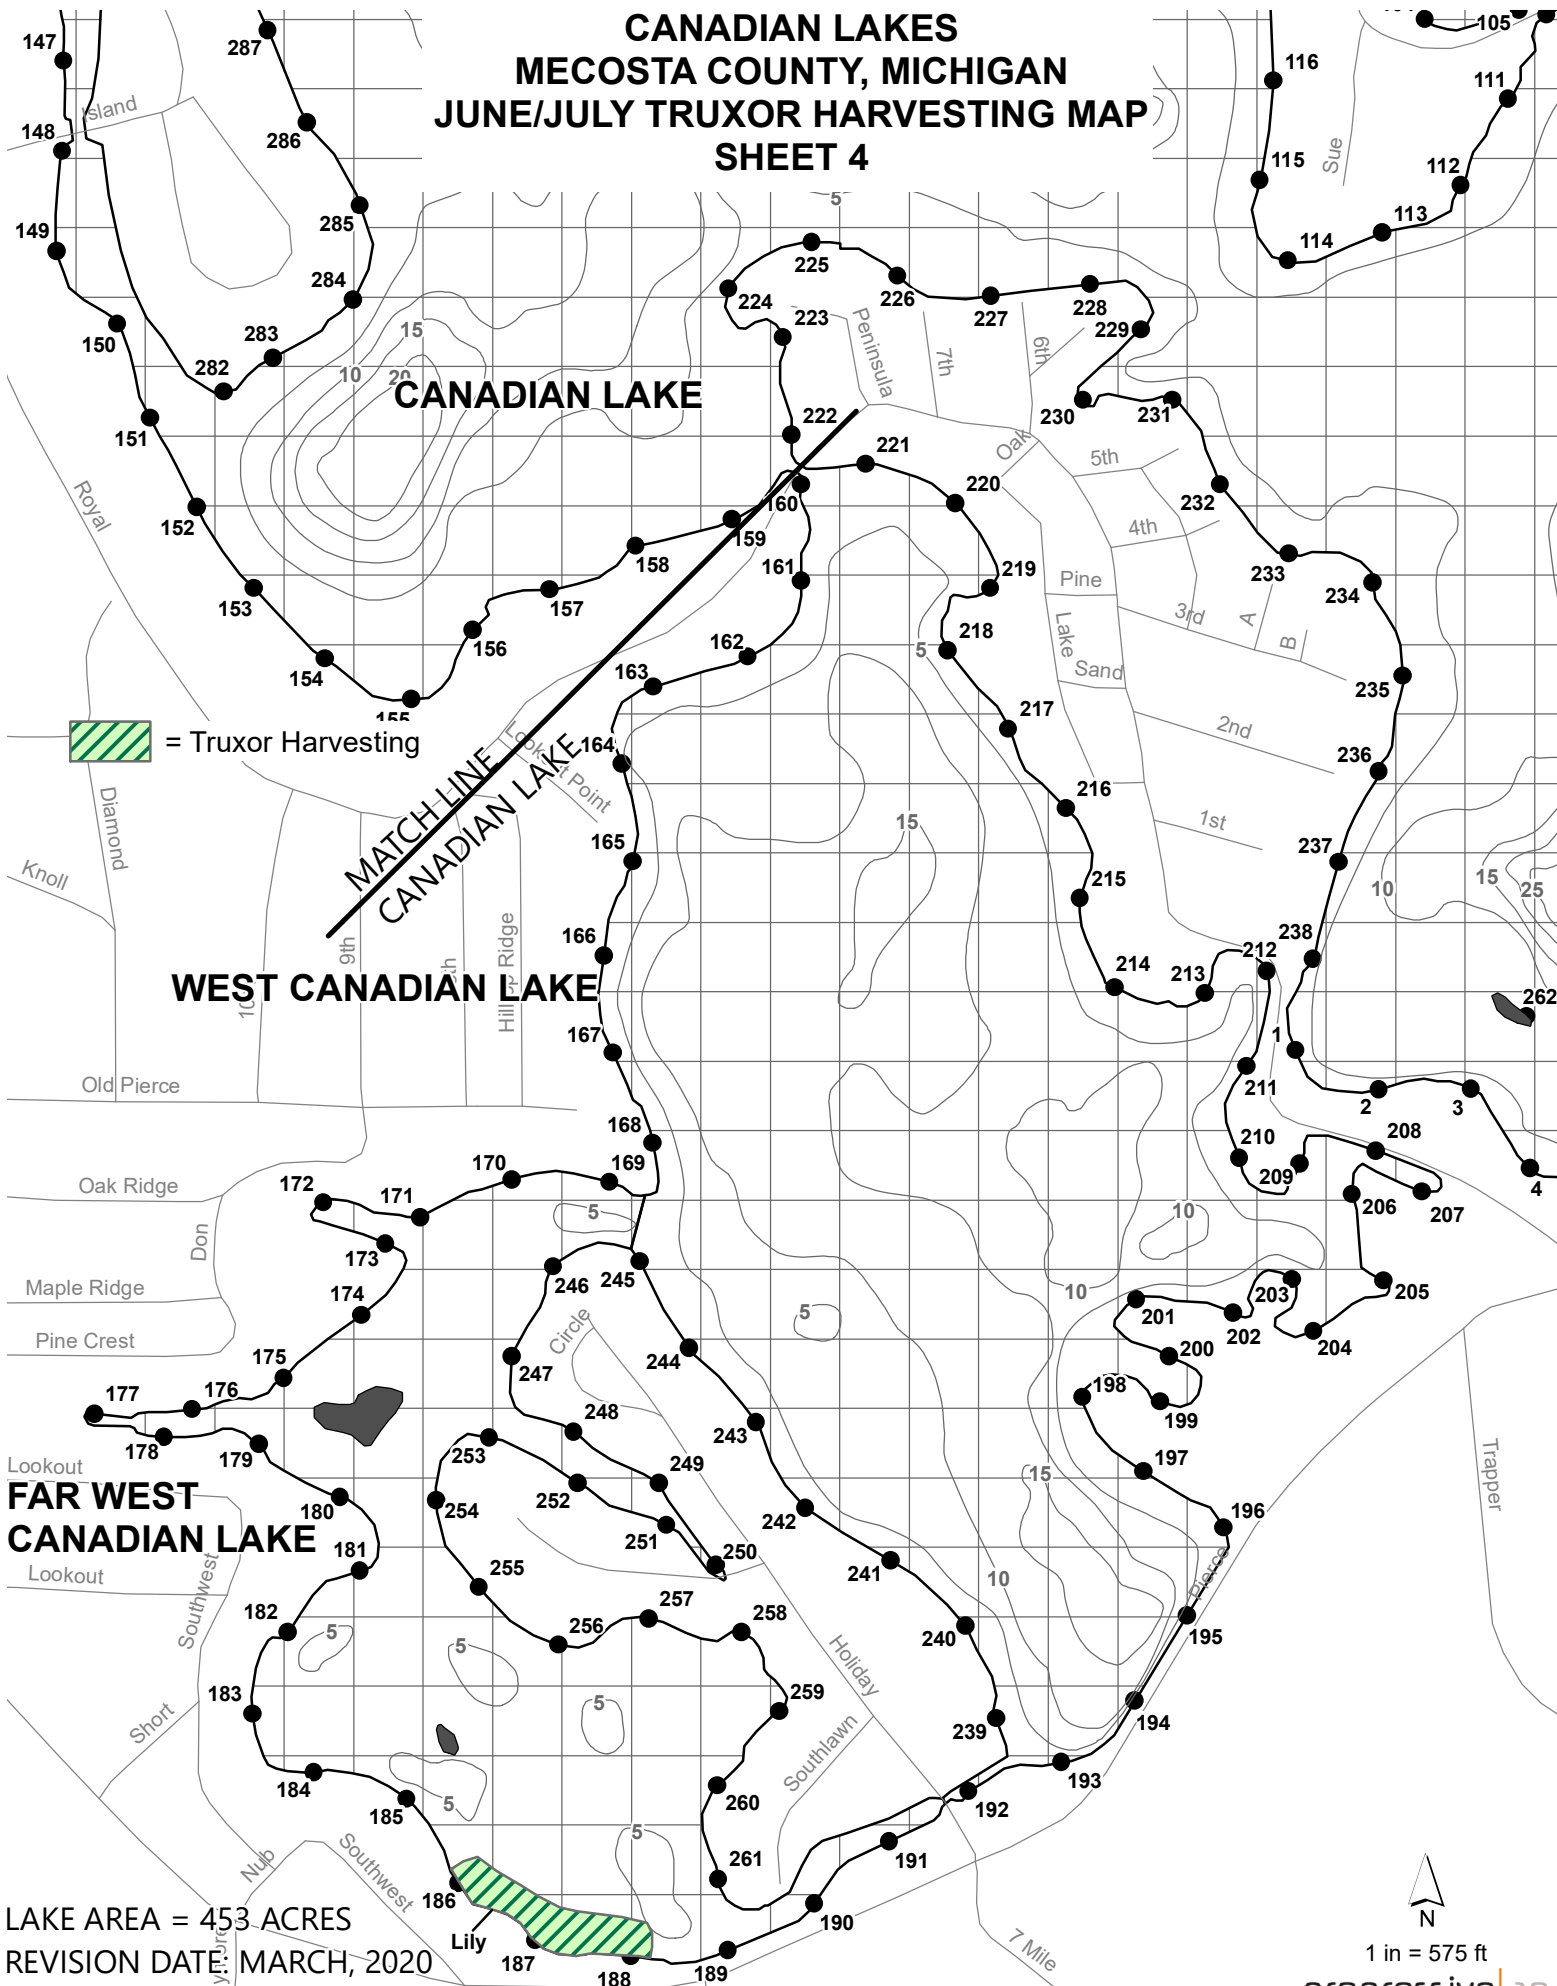

CANADIAN LAKES MECOSTA COUNTY, MICHIGAN JUNE/JULY TRUXOR HARVESTING MAP SHEET 2

 1 in = 575 ft
 progressive | ae

LAKE AREA = 453 ACRES
 REVISION DATE: MARCH, 2020

The applicator shall make adjustments, if needed, to comply with EGLE permit requirements.

CANADIAN LAKES MECOSTA COUNTY, MICHIGAN JUNE/JULY TRUXOR HARVESTING MAP SHEET 4

= Truxor Harvesting

LAKE AREA = 453 ACRES
REVISION DATE: MARCH, 2020

The applicator shall make adjustments, if needed, to comply with EGLE permit requirements.

1 in = 575 ft
progressive | a e