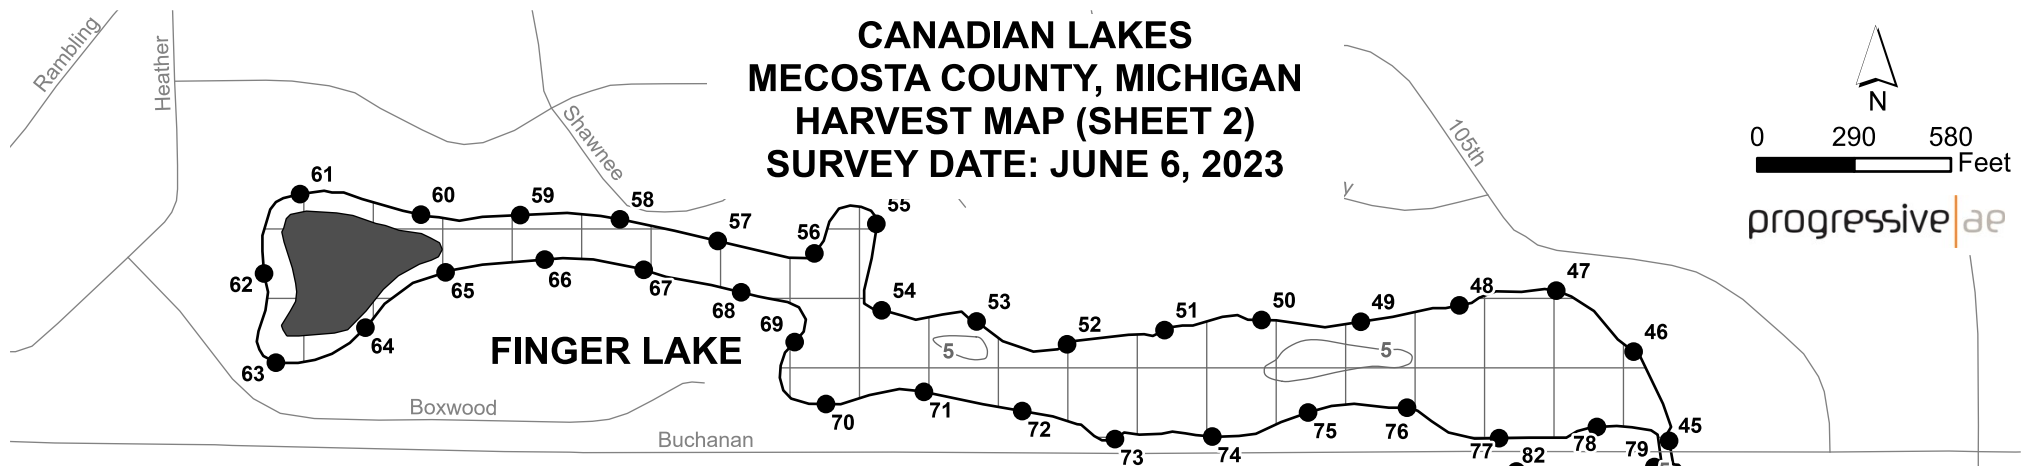

# CANADIAN LAKES MECOSTA COUNTY, MICHIGAN HARVEST MAP (SHEET 1) SURVEY DATE: JUNE 6, 2023

progressive|ae

CANADIAN LAKE

EAST CANADIAN LAKE

WEST CANADIAN

CANADIAN LAKE

EAST CANADIAN LAKE  
MATCH LINE

LAKE AREA = 453 ACRES  
REVISION DATE: JANUARY 2021

# CANADIAN LAKES MECOSTA COUNTY, MICHIGAN HARVEST MAP (SHEET 2) SURVEY DATE: JUNE 6, 2023

LAKE AREA = 453 ACRES  
REVISION DATE: JANUARY 2021

# CANADIAN LAKES MECOSTA COUNTY, MICHIGAN HARVEST MAP (SHEET 3) SURVEY DATE: JUNE 6, 2023

 Harvesting = 11 acres

**CANADIAN LAKE**

**WEST CANADIAN LAKE**

LAKE AREA 453 ACRES  
REVISION DATE: JANUARY 2021

The applicator shall make adjustments, if needed, to comply with EGLE permit requirements.

# CANADIAN LAKES MECOSTA COUNTY, MICHIGAN HARVEST MAP (SHEET 4) SURVEY DATE: JUNE 6, 2023

Harvesting = 7.75 acres

LAKE AREA = 453 ACRES

REVISION DATE: JANUARY 2021

The applicator shall make adjustments, if needed, to comply with EGLE permit requirements.