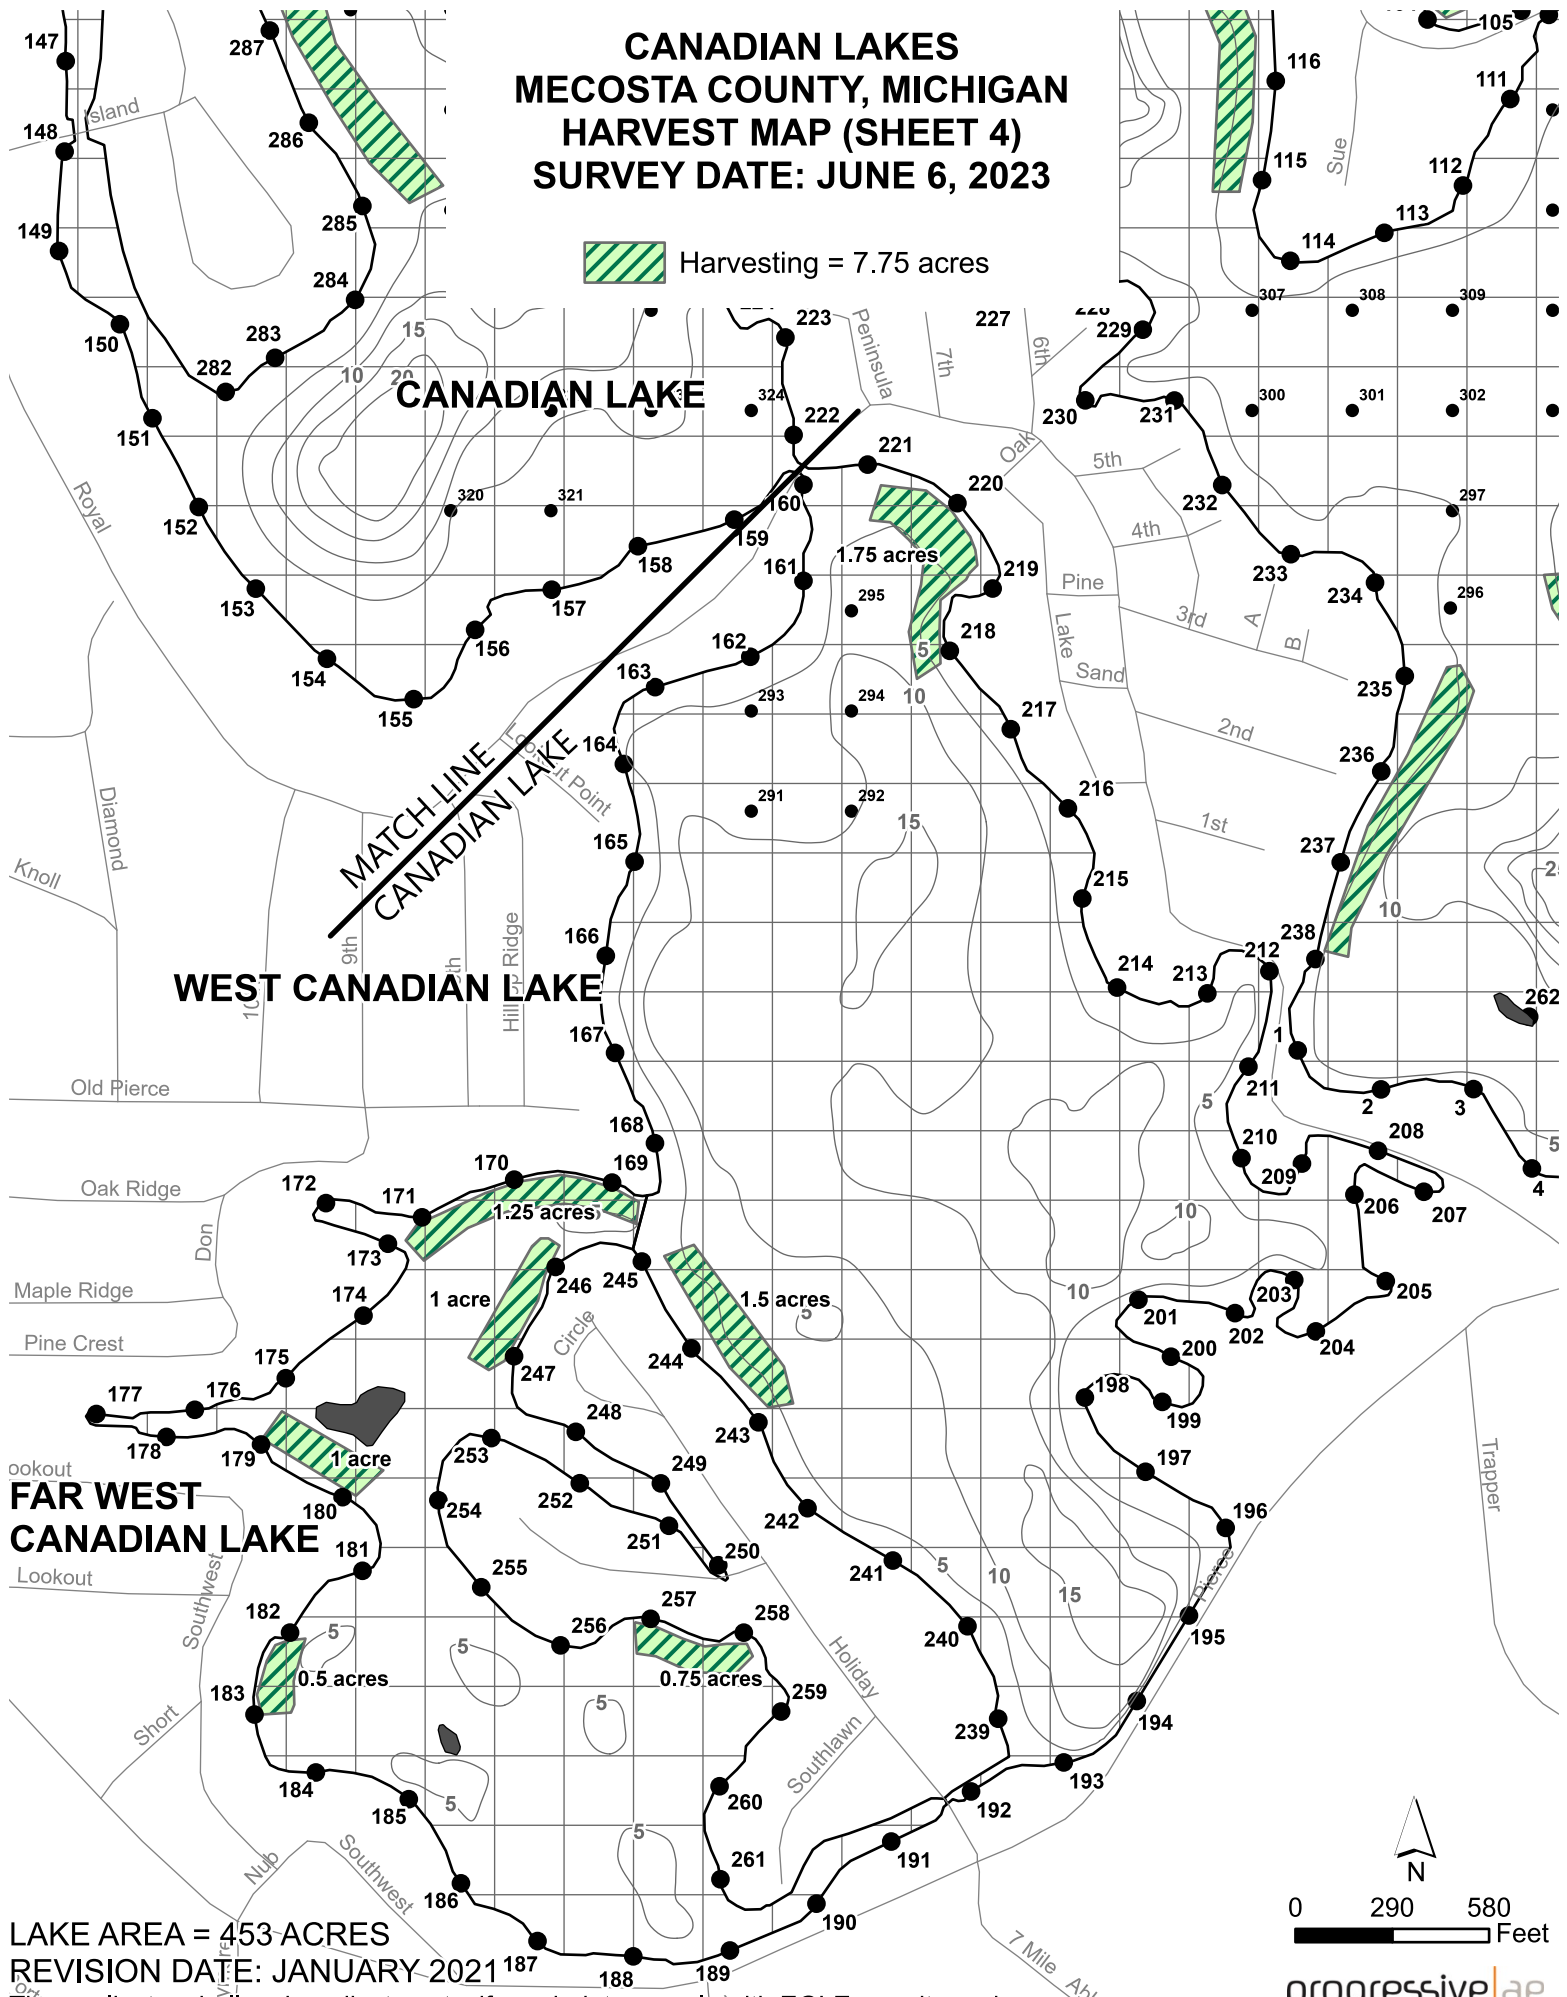

# CANADIAN LAKES MECOSTA COUNTY, MICHIGAN HARVEST MAP (SHEET 1) SURVEY DATE: JUNE 6, 2023

progressive|ae

CANADIAN LAKE

EAST CANADIAN LAKE

WEST CANADIAN

CANADIAN LAKE

EAST CANADIAN LAKE  
MATCH LINE

LAKE AREA = 453 ACRES  
REVISION DATE: JANUARY 2021

# CANADIAN LAKES MECOSTA COUNTY, MICHIGAN HARVEST MAP (SHEET 2) SURVEY DATE: JUNE 6, 2023

LAKE AREA = 453 ACRES  
REVISION DATE: JANUARY 2021

# CANADIAN LAKES MECOSTA COUNTY, MICHIGAN HARVEST MAP (SHEET 3) SURVEY DATE: JUNE 6, 2023

 Harvesting = 11 acres

**CANADIAN LAKE**

**WEST CANADIAN LAKE**

LAKE AREA 453 ACRES  
REVISION DATE: JANUARY 2021

The applicator shall make adjustments, if needed, to comply with EGLE permit requirements.

# CANADIAN LAKES MECOSTA COUNTY, MICHIGAN HARVEST MAP (SHEET 4) SURVEY DATE: JUNE 6, 2023

Harvesting = 7.75 acres

LAKE AREA = 453 ACRES

REVISION DATE: JANUARY 2021

The applicator shall make adjustments, if needed, to comply with EGLE permit requirements.