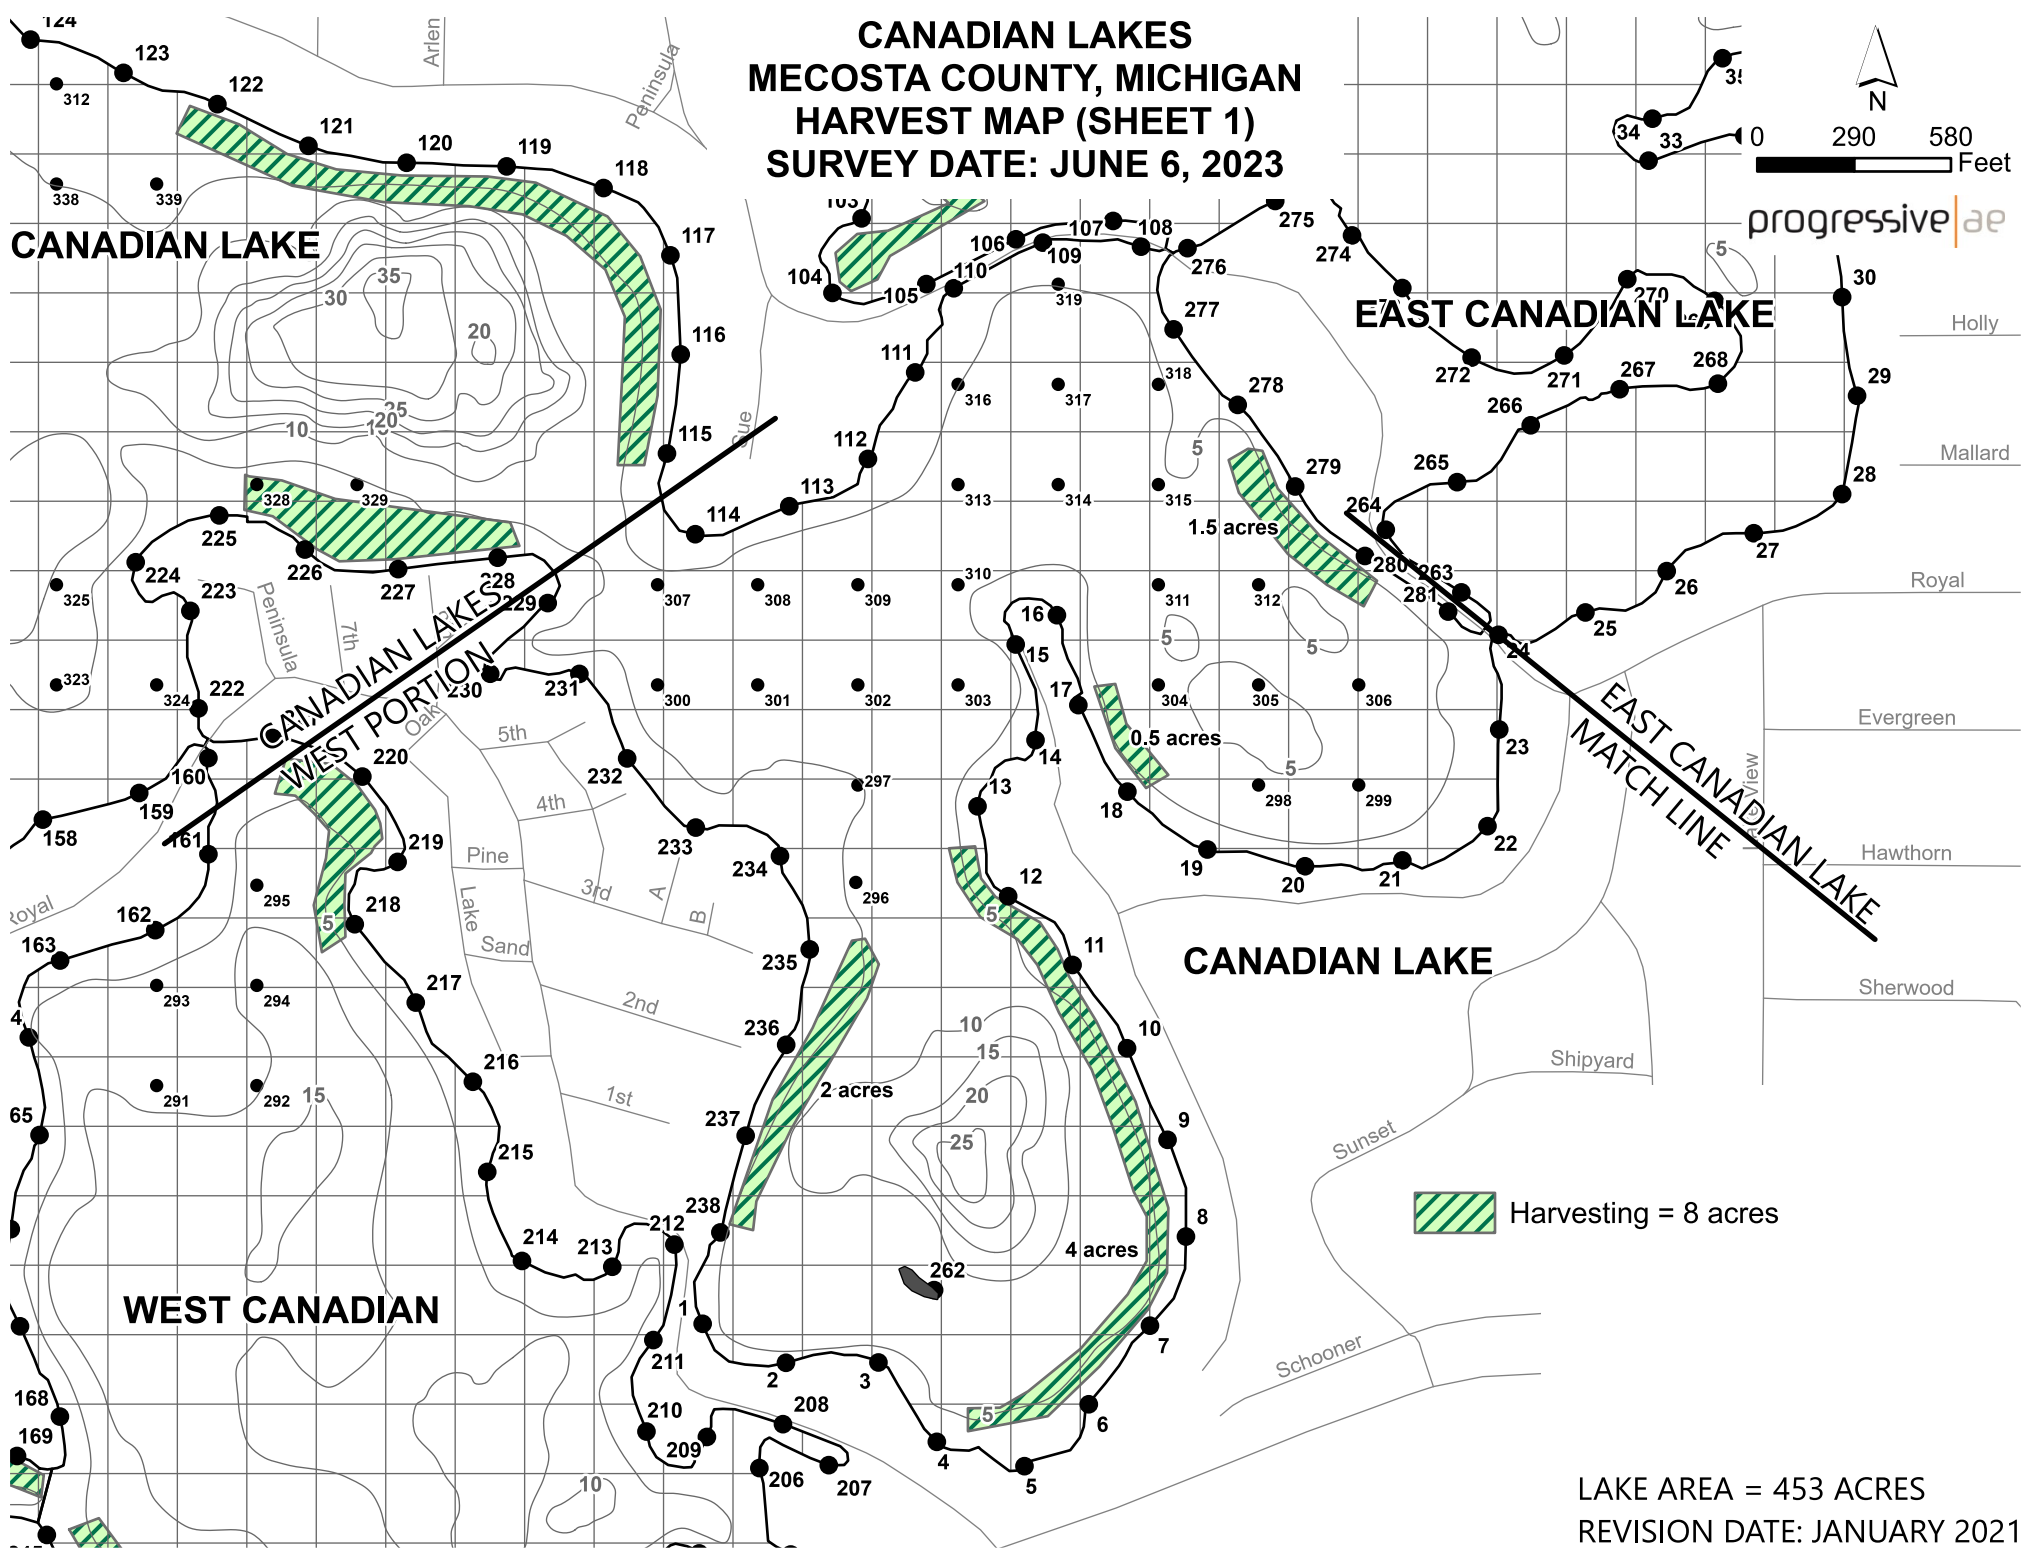

# CANADIAN LAKES MECOSTA COUNTY, MICHIGAN HARVEST MAP (SHEET 1) SURVEY DATE: JUNE 6, 2023

progressive|ae

CANADIAN LAKE

EAST CANADIAN LAKE

WEST CANADIAN

CANADIAN LAKE

EAST CANADIAN LAKE  
MATCH LINE

LAKE AREA = 453 ACRES  
REVISION DATE: JANUARY 2021

# CANADIAN LAKES MECOSTA COUNTY, MICHIGAN HARVEST MAP (SHEET 2) SURVEY DATE: JUNE 6, 2023

LAKE AREA = 453 ACRES  
REVISION DATE: JANUARY 2021

# CANADIAN LAKES MECOSTA COUNTY, MICHIGAN HARVEST MAP (SHEET 3) SURVEY DATE: JUNE 6, 2023

 Harvesting = 11 acres

**CANADIAN LAKE**

**WEST CANADIAN LAKE**

LAKE AREA 453 ACRES  
REVISION DATE: JANUARY 2021

The applicator shall make adjustments, if needed, to comply with EGLE permit requirements.

# CANADIAN LAKES MECOSTA COUNTY, MICHIGAN HARVEST MAP (SHEET 4) SURVEY DATE: JUNE 6, 2023

Harvesting = 7.75 acres

LAKE AREA = 453 ACRES

REVISION DATE: JANUARY 2021

The applicator shall make adjustments, if needed, to comply with EGLE permit requirements.