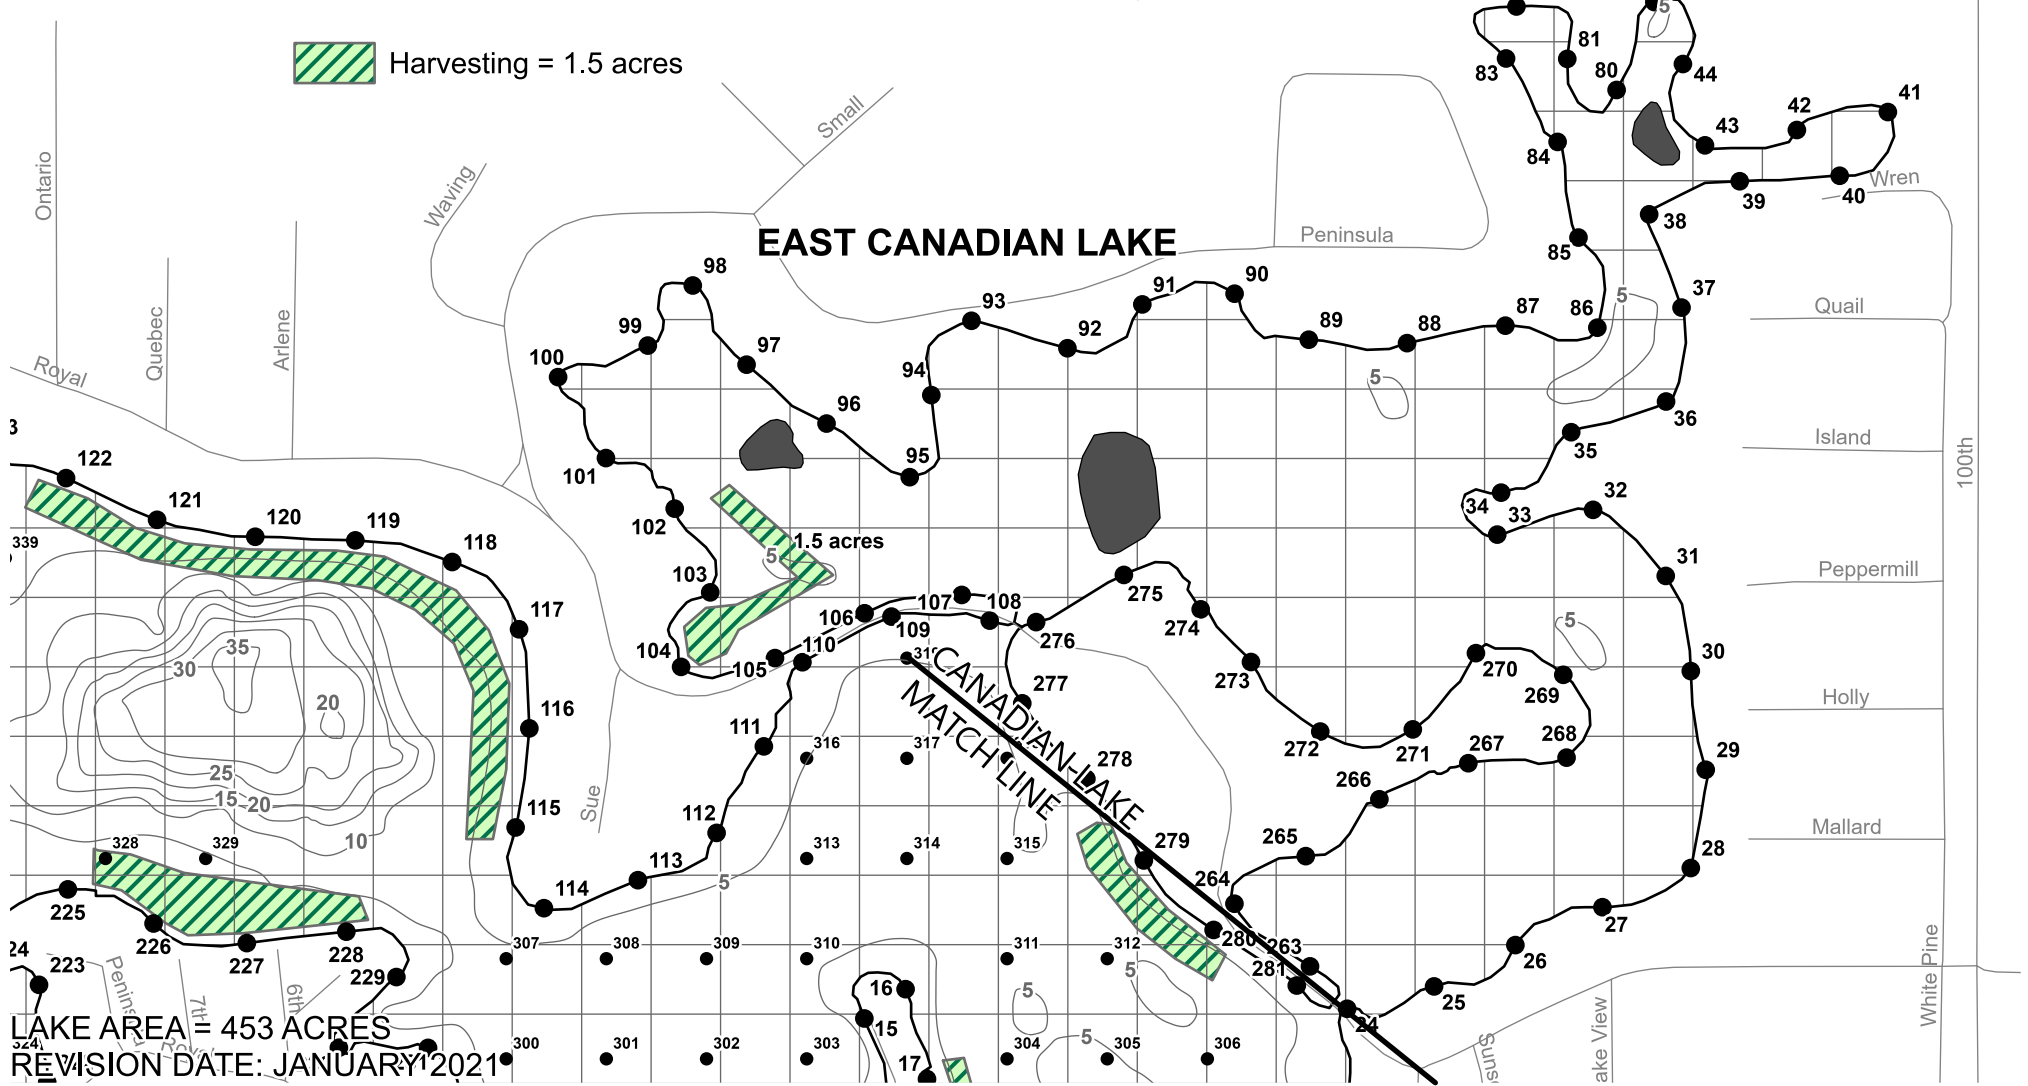

# CANADIAN LAKES MECOSTA COUNTY, MICHIGAN HARVEST MAP (SHEET 1) SURVEY DATE: JUNE 6, 2023

progressive|ae

CANADIAN LAKE

EAST CANADIAN LAKE

WEST CANADIAN

CANADIAN LAKE

EAST CANADIAN LAKE  
MATCH LINE

LAKE AREA = 453 ACRES  
REVISION DATE: JANUARY 2021

# CANADIAN LAKES MECOSTA COUNTY, MICHIGAN HARVEST MAP (SHEET 2) SURVEY DATE: JUNE 6, 2023

LAKE AREA = 453 ACRES  
REVISION DATE: JANUARY 2021

# CANADIAN LAKES MECOSTA COUNTY, MICHIGAN HARVEST MAP (SHEET 3) SURVEY DATE: JUNE 6, 2023

 Harvesting = 11 acres

**CANADIAN LAKE**

**WEST CANADIAN LAKE**

LAKE AREA 453 ACRES  
REVISION DATE: JANUARY 2021

The applicator shall make adjustments, if needed, to comply with EGLE permit requirements.

# CANADIAN LAKES MECOSTA COUNTY, MICHIGAN HARVEST MAP (SHEET 4) SURVEY DATE: JUNE 6, 2023

Harvesting = 7.75 acres

LAKE AREA = 453 ACRES

REVISION DATE: JANUARY 2021

The applicator shall make adjustments, if needed, to comply with EGLE permit requirements.