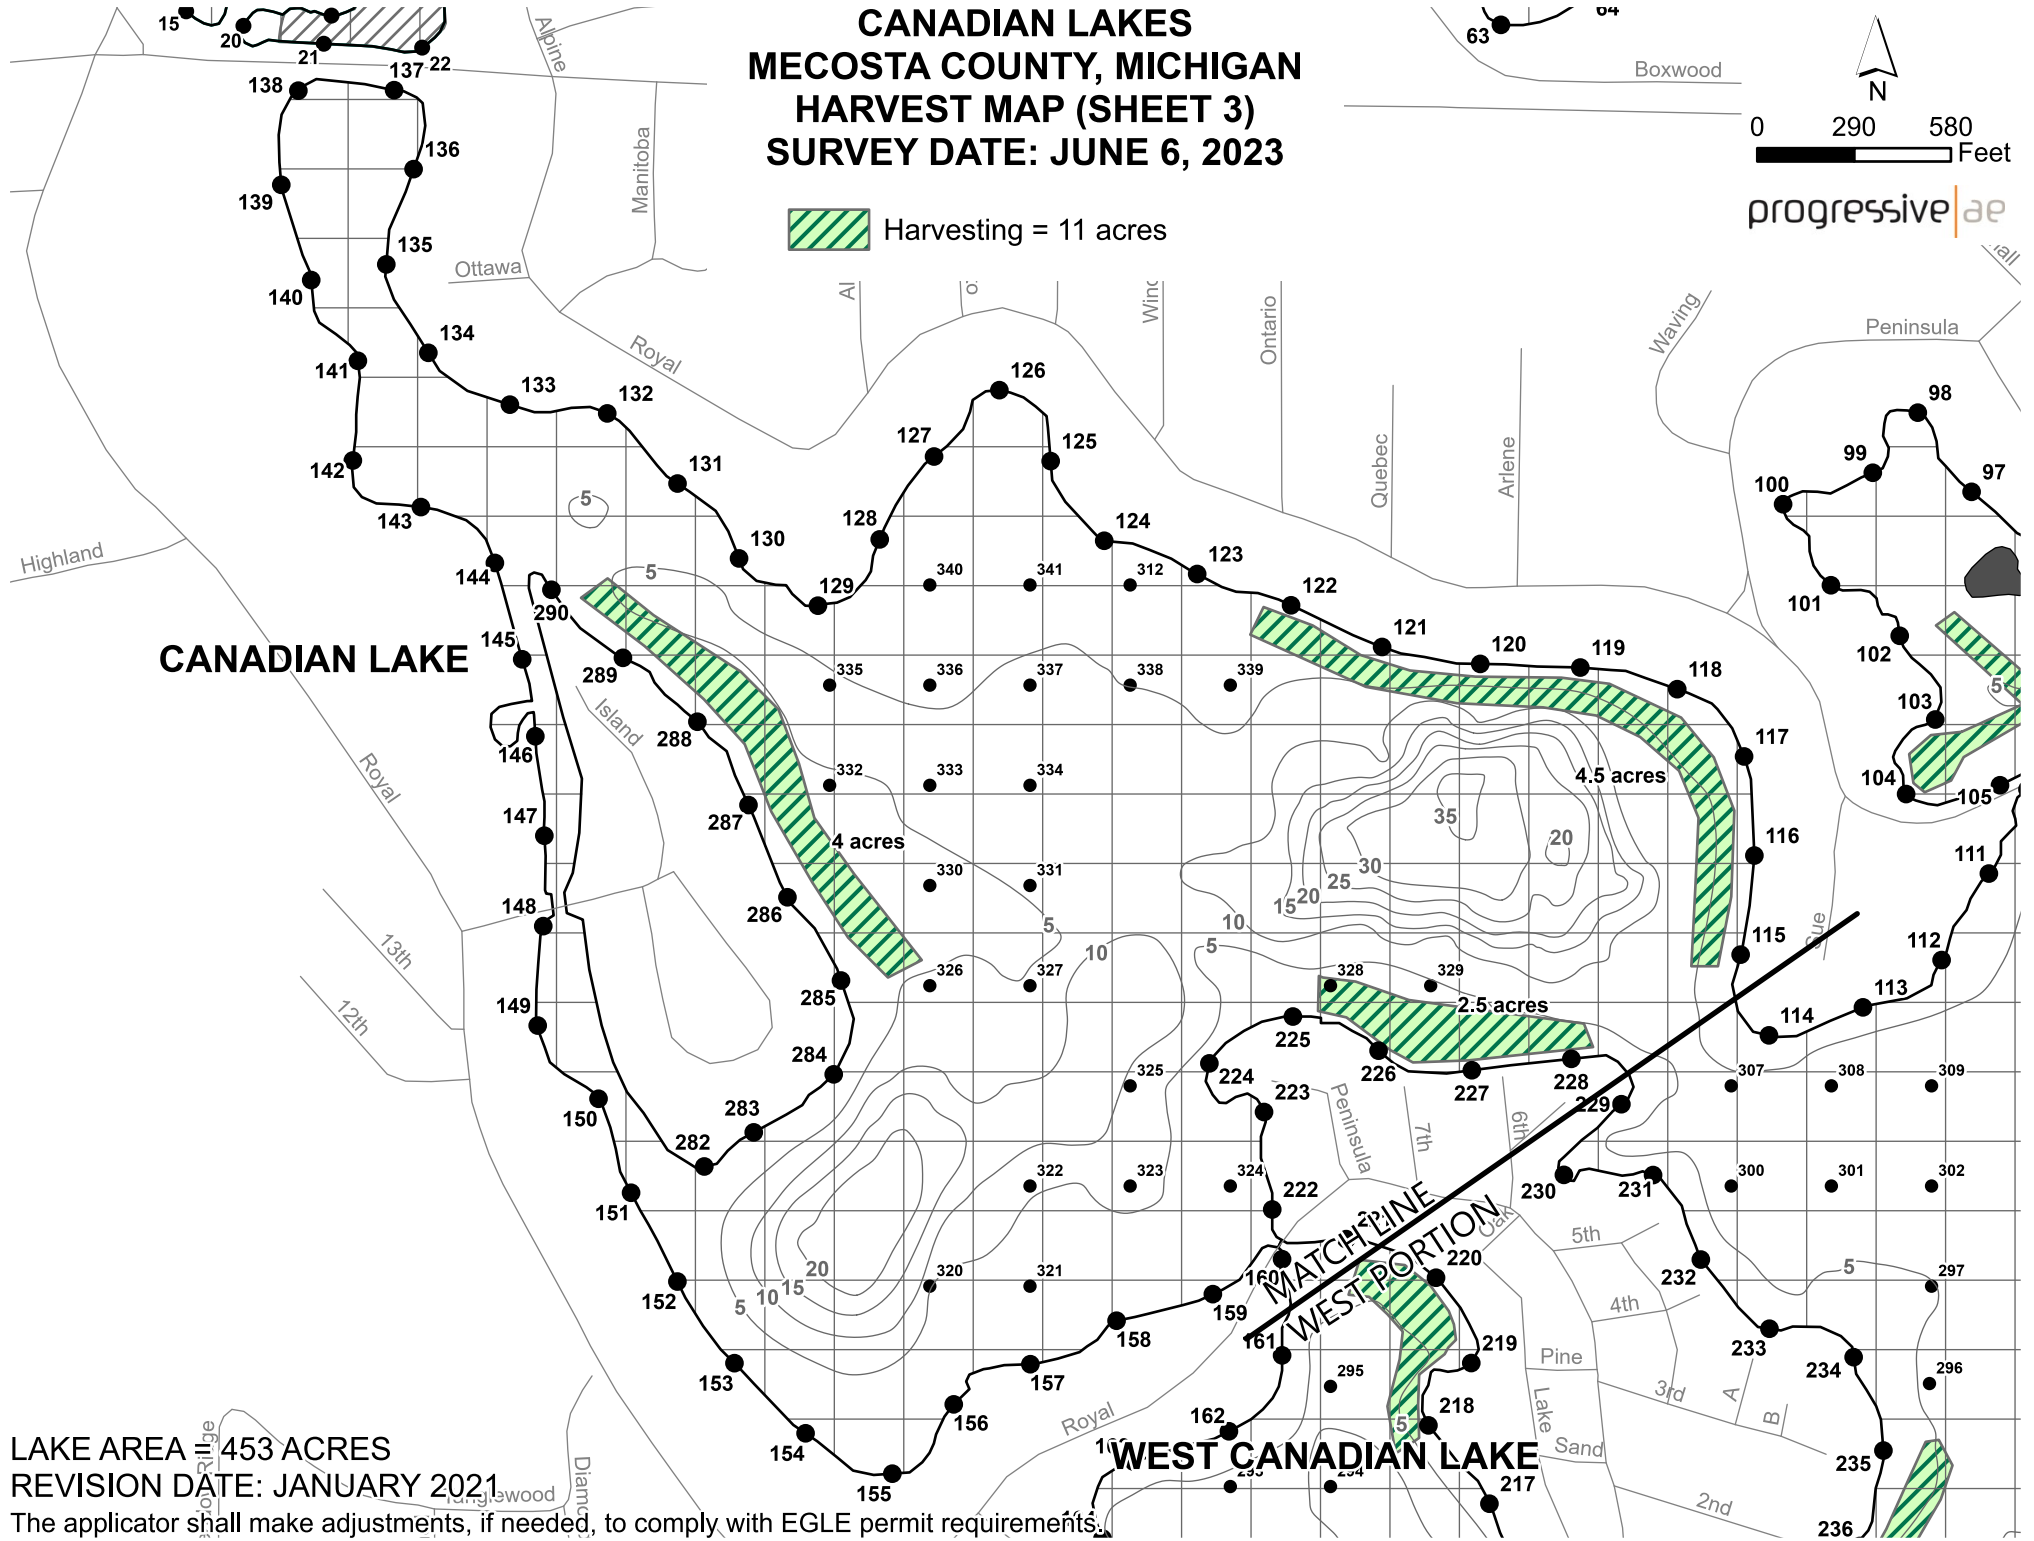

# CANADIAN LAKES MECOSTA COUNTY, MICHIGAN HARVEST MAP (SHEET 1) SURVEY DATE: JUNE 6, 2023

progressive|ae

CANADIAN LAKE

EAST CANADIAN LAKE

WEST CANADIAN

CANADIAN LAKE

EAST CANADIAN LAKE  
MATCH LINE

LAKE AREA = 453 ACRES  
REVISION DATE: JANUARY 2021

# CANADIAN LAKES MECOSTA COUNTY, MICHIGAN HARVEST MAP (SHEET 2) SURVEY DATE: JUNE 6, 2023

LAKE AREA = 453 ACRES  
REVISION DATE: JANUARY 2021

# CANADIAN LAKES MECOSTA COUNTY, MICHIGAN HARVEST MAP (SHEET 3) SURVEY DATE: JUNE 6, 2023

 Harvesting = 11 acres

**CANADIAN LAKE**

**WEST CANADIAN LAKE**

LAKE AREA 453 ACRES  
REVISION DATE: JANUARY 2021

The applicator shall make adjustments, if needed, to comply with EGLE permit requirements.

# CANADIAN LAKES MECOSTA COUNTY, MICHIGAN HARVEST MAP (SHEET 4) SURVEY DATE: JUNE 6, 2023

Harvesting = 7.75 acres

LAKE AREA = 453 ACRES

REVISION DATE: JANUARY 2021

The applicator shall make adjustments, if needed, to comply with EGLE permit requirements.