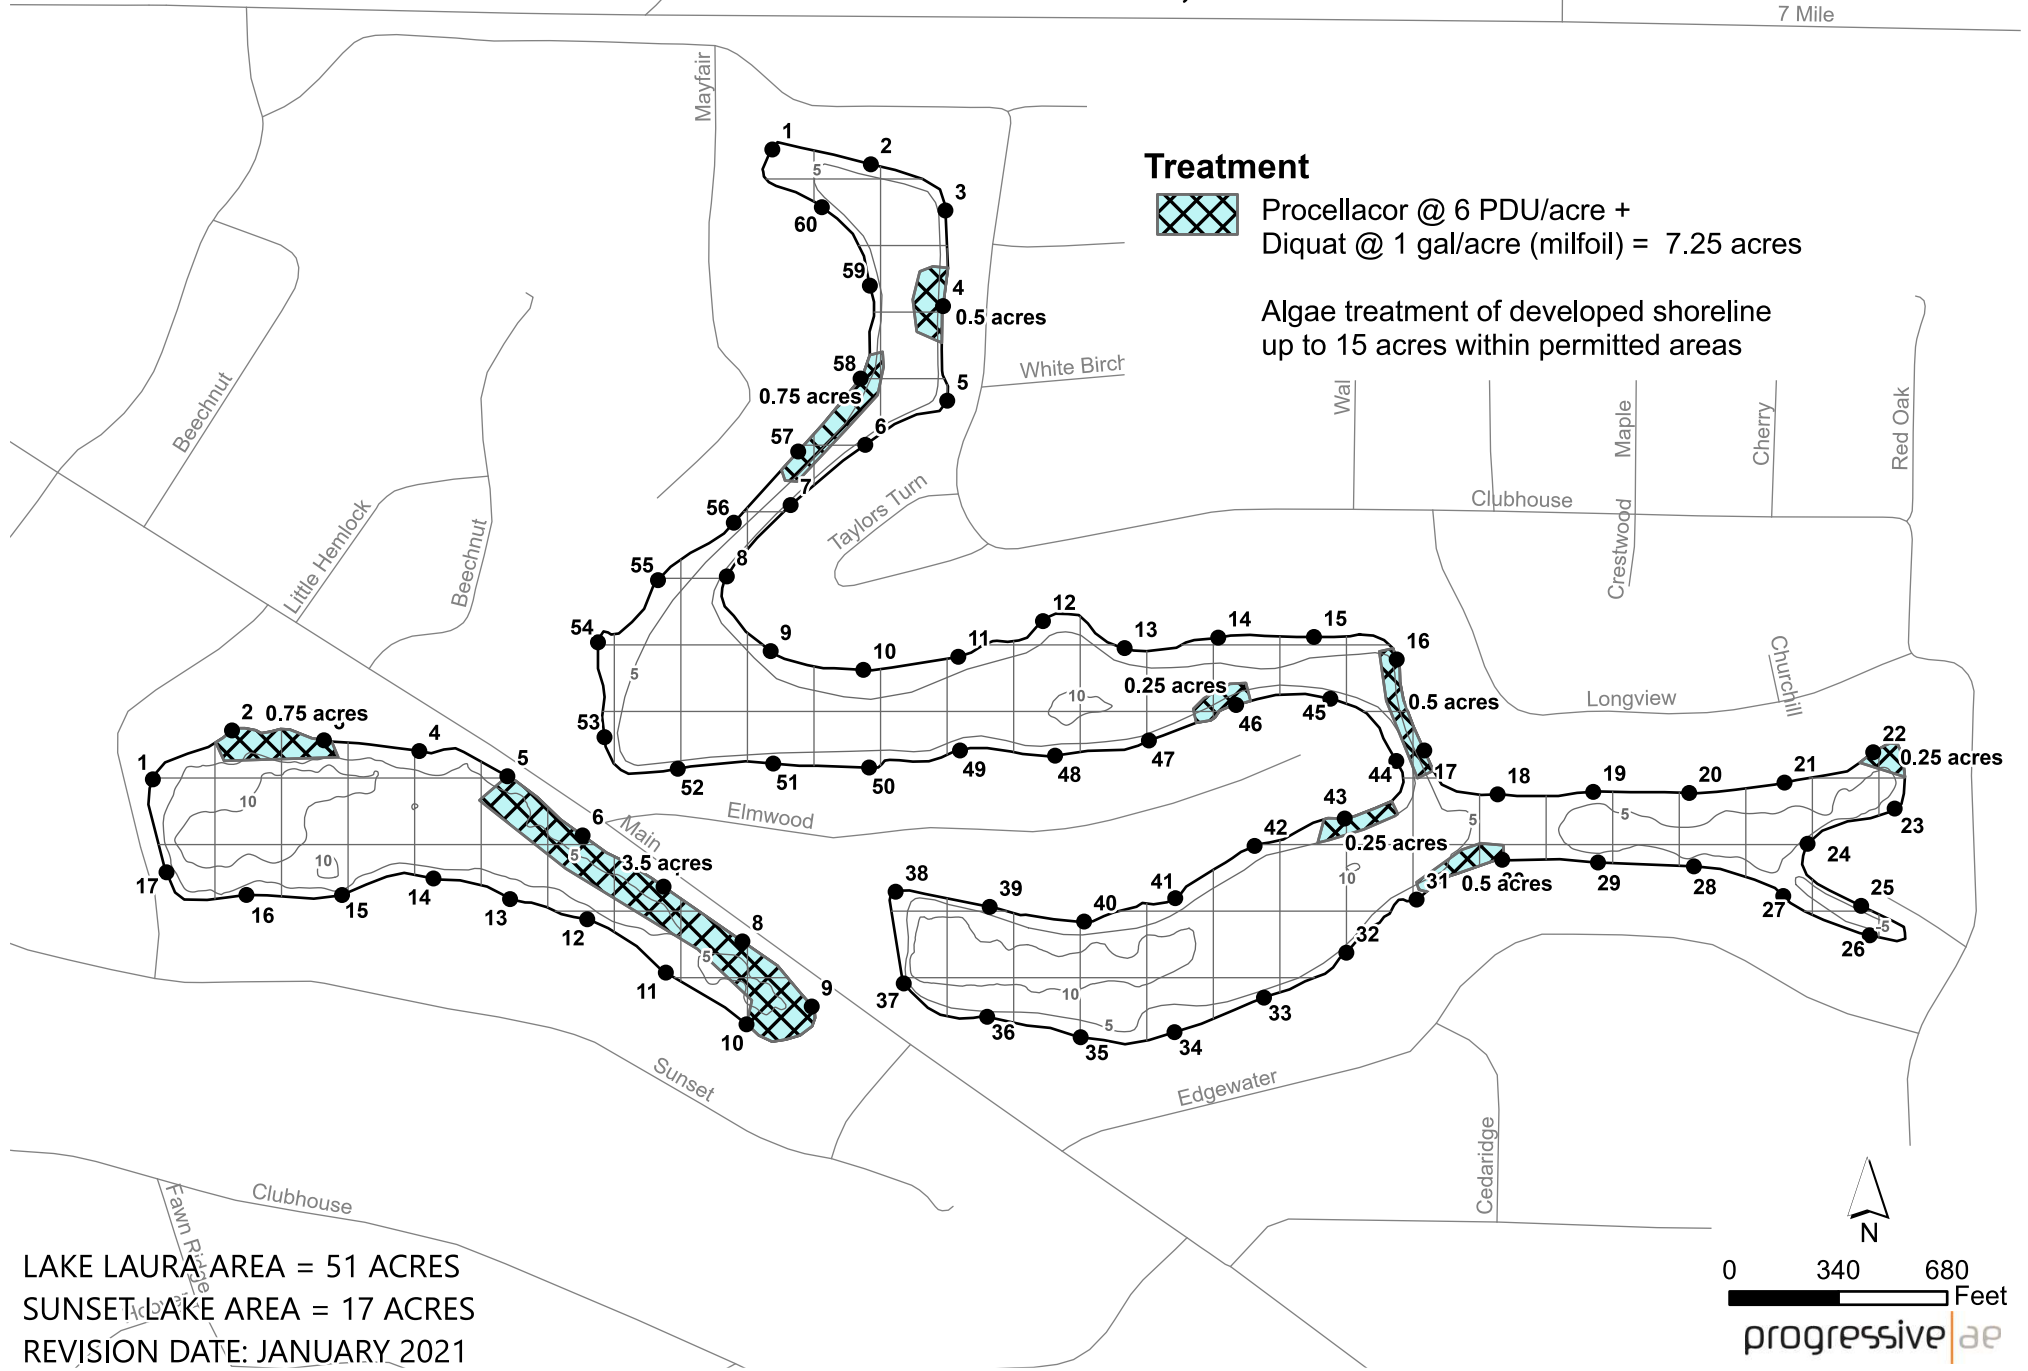

Endothall for nuisance natives = 6 acres

Chelated Copper at macro rates (starry, chara) = 8.25 acres

progressive | ae

LAKE AREA 453 ACRES
REVISION DATE: JANUARY 2021

The applicator shall make adjustments, if needed, to comply with EGLE permit requirements.

progressive | ae

Le River

LAKE LAURA AND SUNSET LAKE MECOSTA COUNTY, MICHIGAN TREATMENT MAP SURVEY DATE: JUNE 6, 2023

90th

7 Mile

Treatment

Procellacor @ 6 PDU/acre +
Diquat @ 1 gal/acre (milfoil) = 7.25 acres

Algae treatment of developed shoreline
up to 15 acres within permitted areas

LAKE LAURA AREA = 51 ACRES
SUNSET LAKE AREA = 17 ACRES
REVISION DATE: JANUARY 2021

**FAWN LAKE
MECOSTA COUNTY, MICHIGAN
SURVEY DATE: JUNE 6, 2023**

**TRUXOR
HARVESTING
ONLY AT THIS
TIME**

LAKE AREA = 23 ACRES
REVISION DATE: JANUARY 2021

The applicator shall make adjustments, if needed, to comply with EGLE permit requirements.