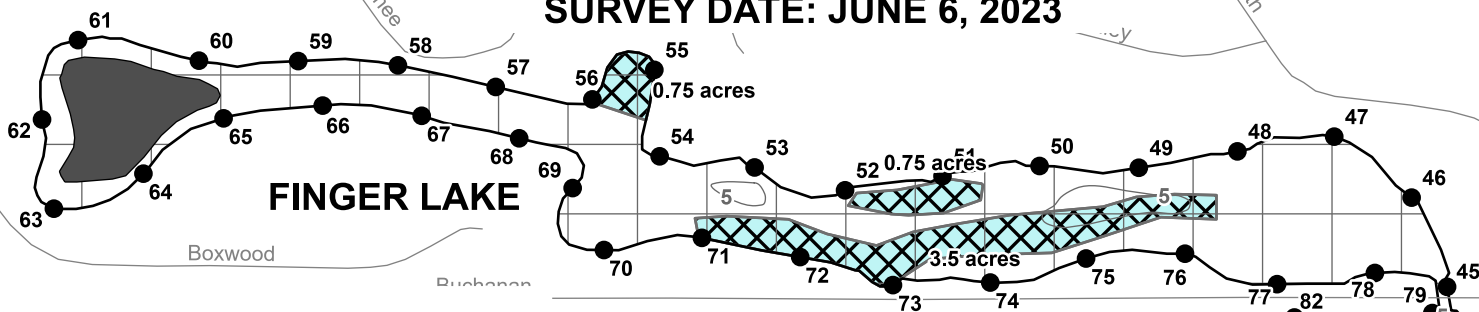

progressive|ae

LAKE AREA = 453 ACRES
REVISION DATE: JANUARY 2021

CANADIAN LAKES MECOSTA COUNTY, MICHIGAN TREATMENT MAP (SHEET 2) SURVEY DATE: JUNE 6, 2023

Treatment

- Procellacor @ 6 PDU/acre +
Diquat @ 1 gal/acre (milfoil) = 5 acres
- Algae treatment = 1.75 acres

progressive | ae

Le River

LAKE LAURA AND SUNSET LAKE MECOSTA COUNTY, MICHIGAN TREATMENT MAP SURVEY DATE: JUNE 6, 2023

90th

7 Mile

Treatment

Procellacor @ 6 PDU/acre +
Diquat @ 1 gal/acre (milfoil) = 7.25 acres

Algae treatment of developed shoreline
up to 15 acres within permitted areas

LAKE LAURA AREA = 51 ACRES
SUNSET LAKE AREA = 17 ACRES
REVISION DATE: JANUARY 2021

**FAWN LAKE
MECOSTA COUNTY, MICHIGAN
SURVEY DATE: JUNE 6, 2023**

**TRUXOR
HARVESTING
ONLY AT THIS
TIME**

LAKE AREA = 23 ACRES
REVISION DATE: JANUARY 2021

The applicator shall make adjustments, if needed, to comply with EGLE permit requirements.