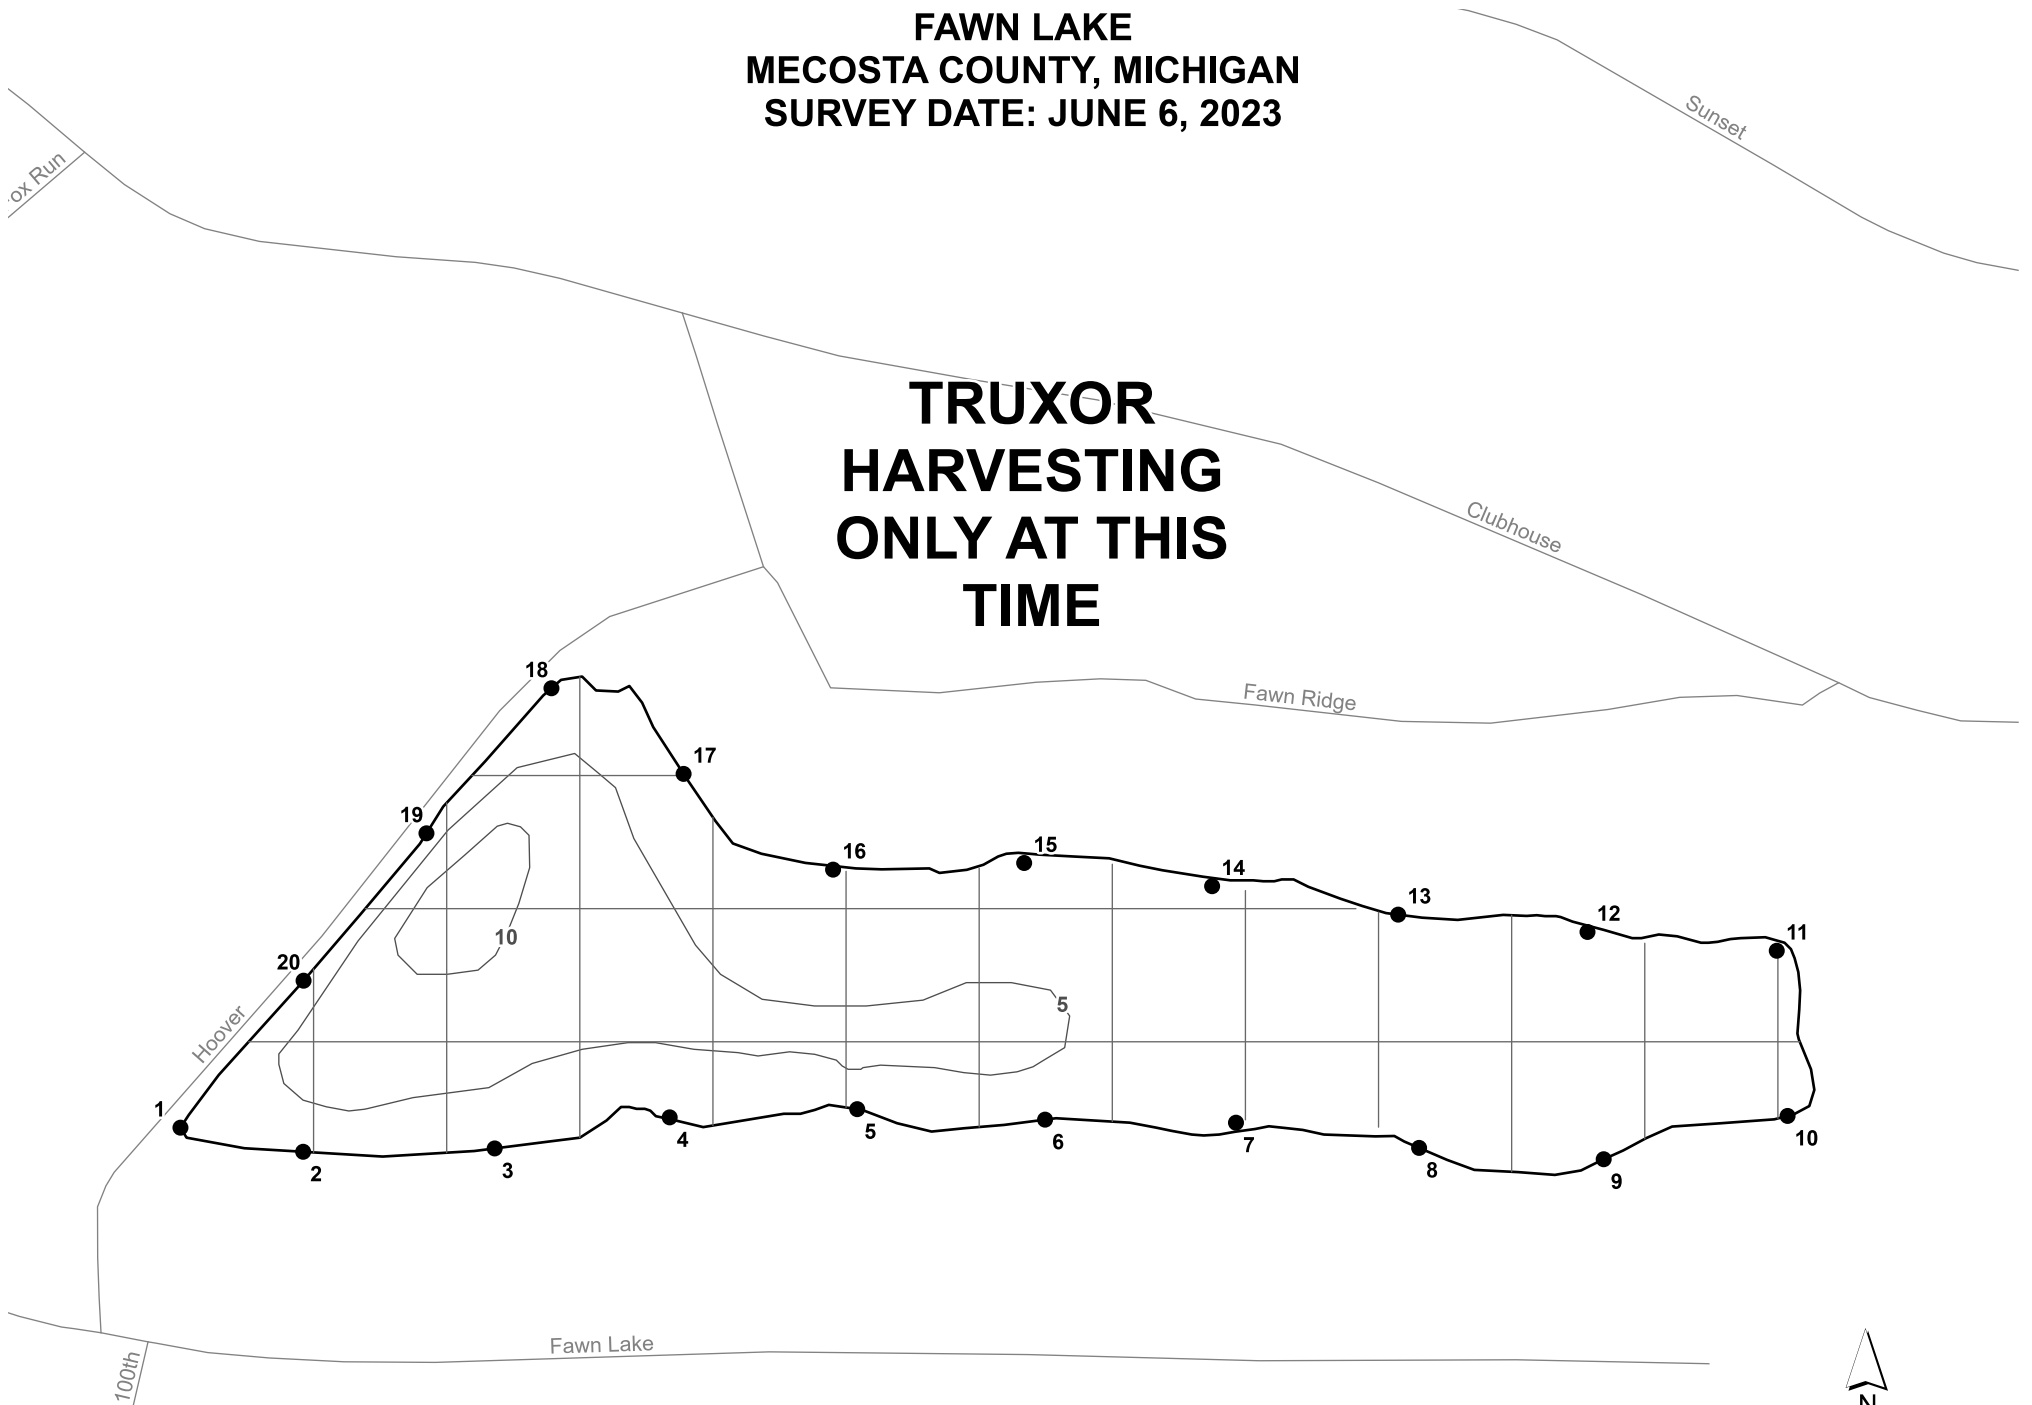

progressive | ae

Le River

LAKE LAURA AND SUNSET LAKE MECOSTA COUNTY, MICHIGAN TREATMENT MAP SURVEY DATE: JUNE 6, 2023

90th

7 Mile

Treatment

Procellacor @ 6 PDU/acre +
Diquat @ 1 gal/acre (milfoil) = 7.25 acres

Algae treatment of developed shoreline
up to 15 acres within permitted areas

LAKE LAURA AREA = 51 ACRES
SUNSET LAKE AREA = 17 ACRES
REVISION DATE: JANUARY 2021

**FAWN LAKE
MECOSTA COUNTY, MICHIGAN
SURVEY DATE: JUNE 6, 2023**

**TRUXOR
HARVESTING
ONLY AT THIS
TIME**

LAKE AREA = 23 ACRES
REVISION DATE: JANUARY 2021

The applicator shall make adjustments, if needed, to comply with EGLE permit requirements.