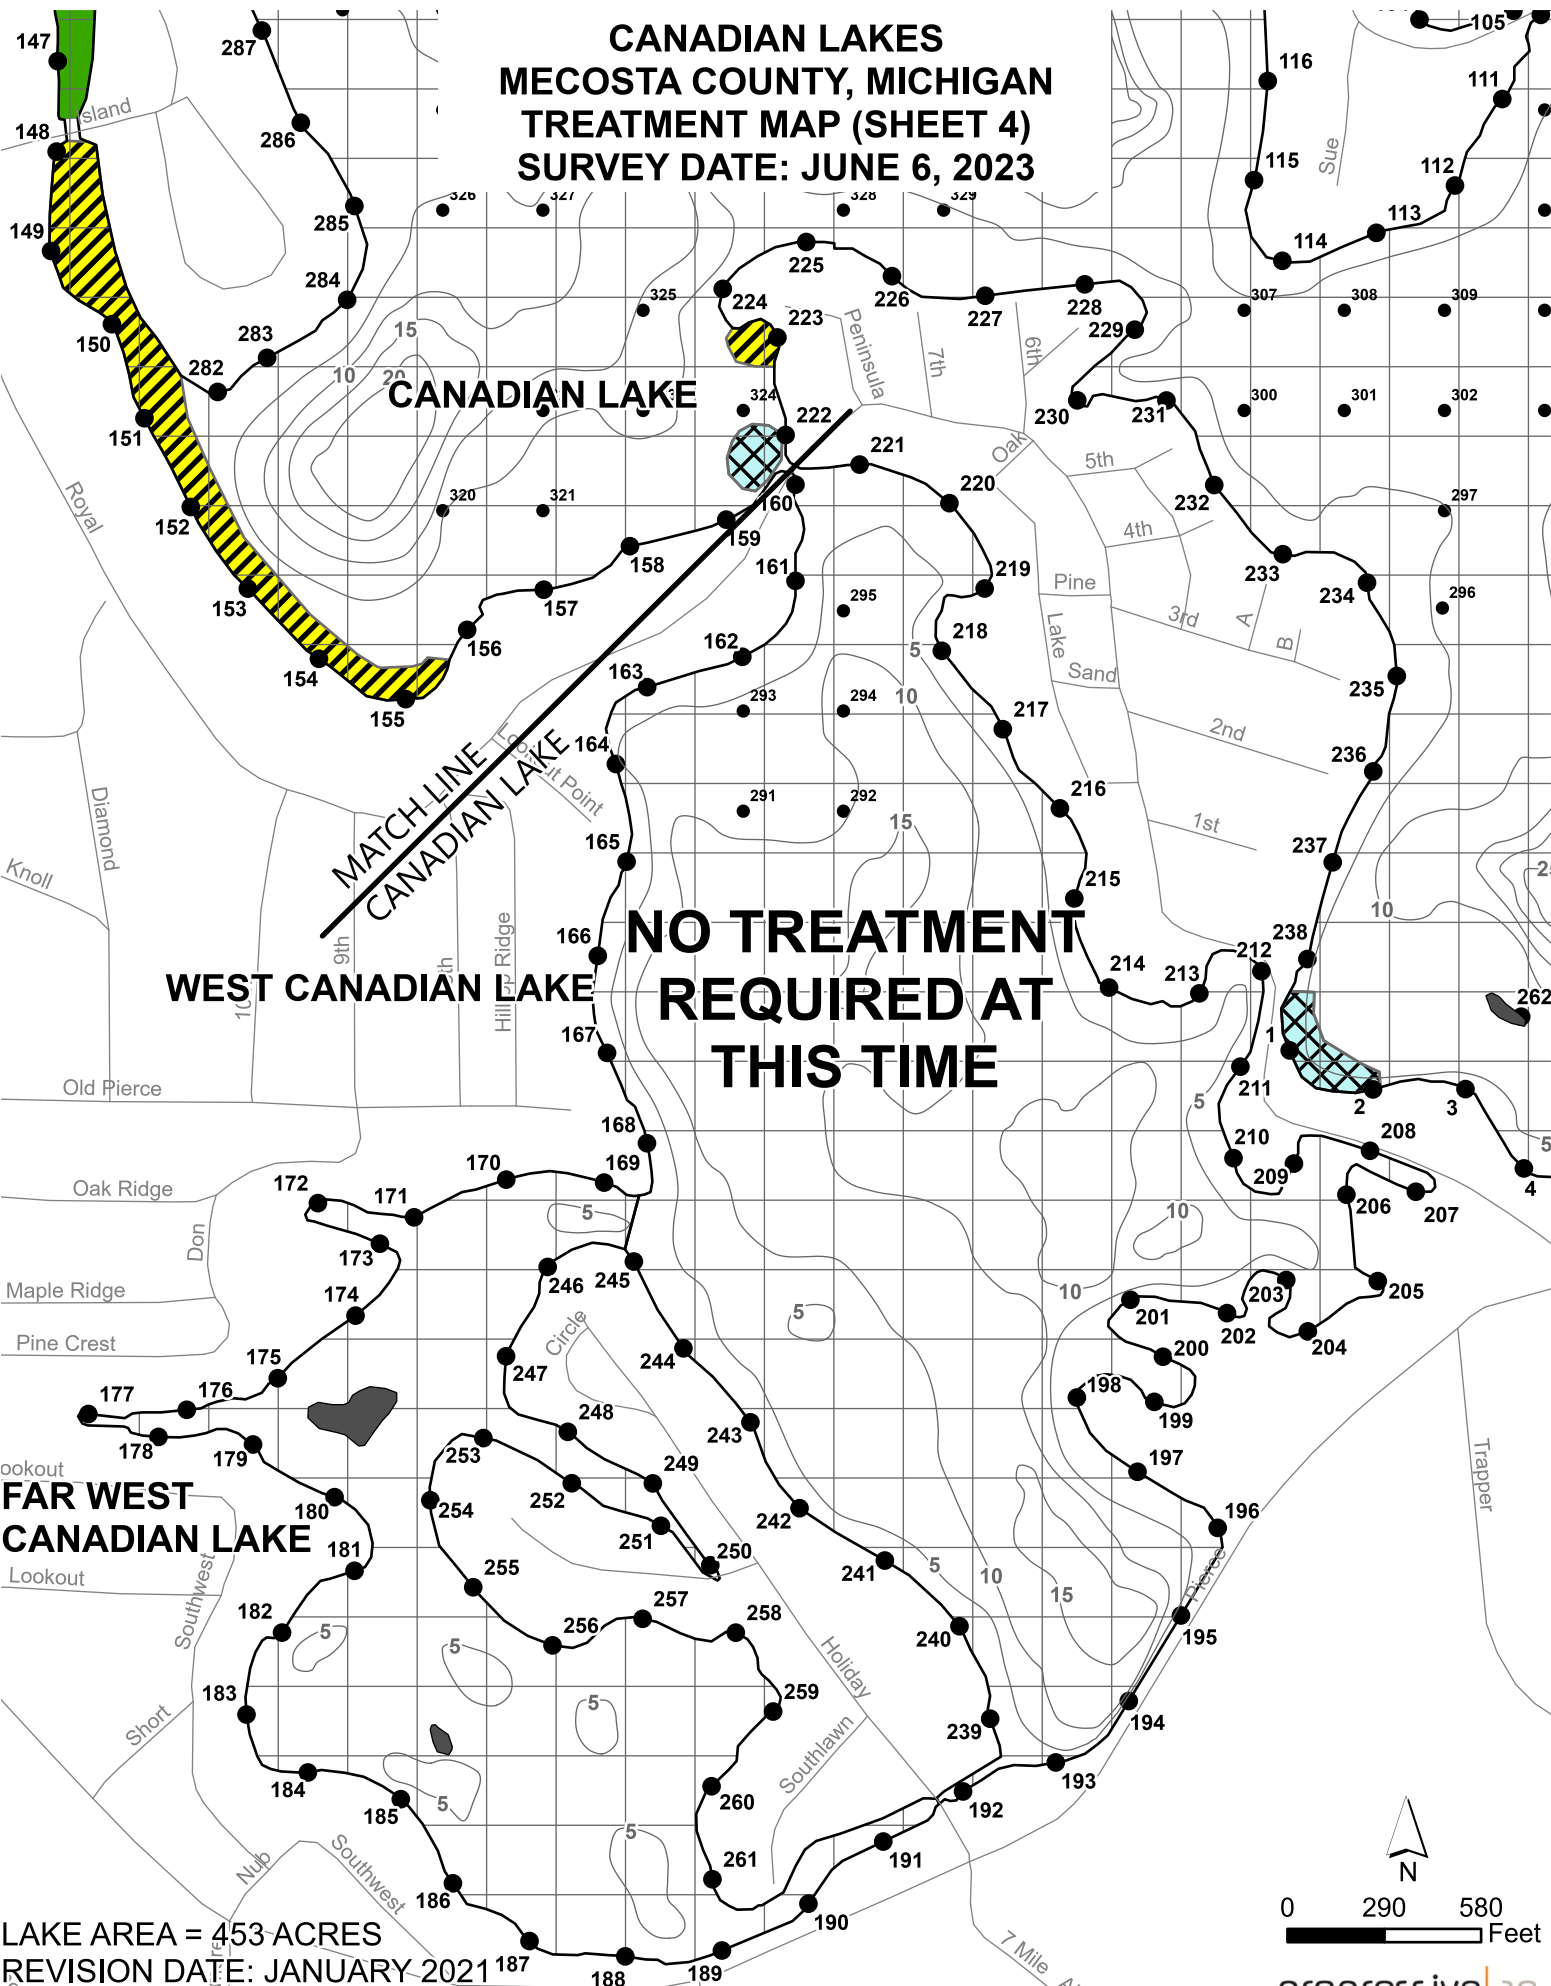

Endothall for nuisance natives = 6 acres

Chelated Copper at macro rates (starry, chara) = 8.25 acres

progressive | ae

LAKE AREA 453 ACRES
REVISION DATE: JANUARY 2021

The applicator shall make adjustments, if needed, to comply with EGLE permit requirements.

**CANADIAN LAKES
MECOSTA COUNTY, MICHIGAN
TREATMENT MAP (SHEET 4)
SURVEY DATE: JUNE 6, 2023**

**NO TREATMENT
REQUIRED AT
THIS TIME**

LAKE AREA = 453 ACRES

REVISION DATE: JANUARY 2021

The applicator shall make adjustments, if needed, to comply with EGLE permit requirements.

progressive | ae

Le River

LAKE LAURA AND SUNSET LAKE MECOSTA COUNTY, MICHIGAN TREATMENT MAP SURVEY DATE: JUNE 6, 2023

90th

7 Mile

Treatment

Procellacor @ 6 PDU/acre +
Diquat @ 1 gal/acre (milfoil) = 7.25 acres

**TRUXOR
HARVESTING
ONLY AT THIS
TIME**

LAKE AREA = 23 ACRES
REVISION DATE: JANUARY 2021

The applicator shall make adjustments, if needed, to comply with EGLE permit requirements.