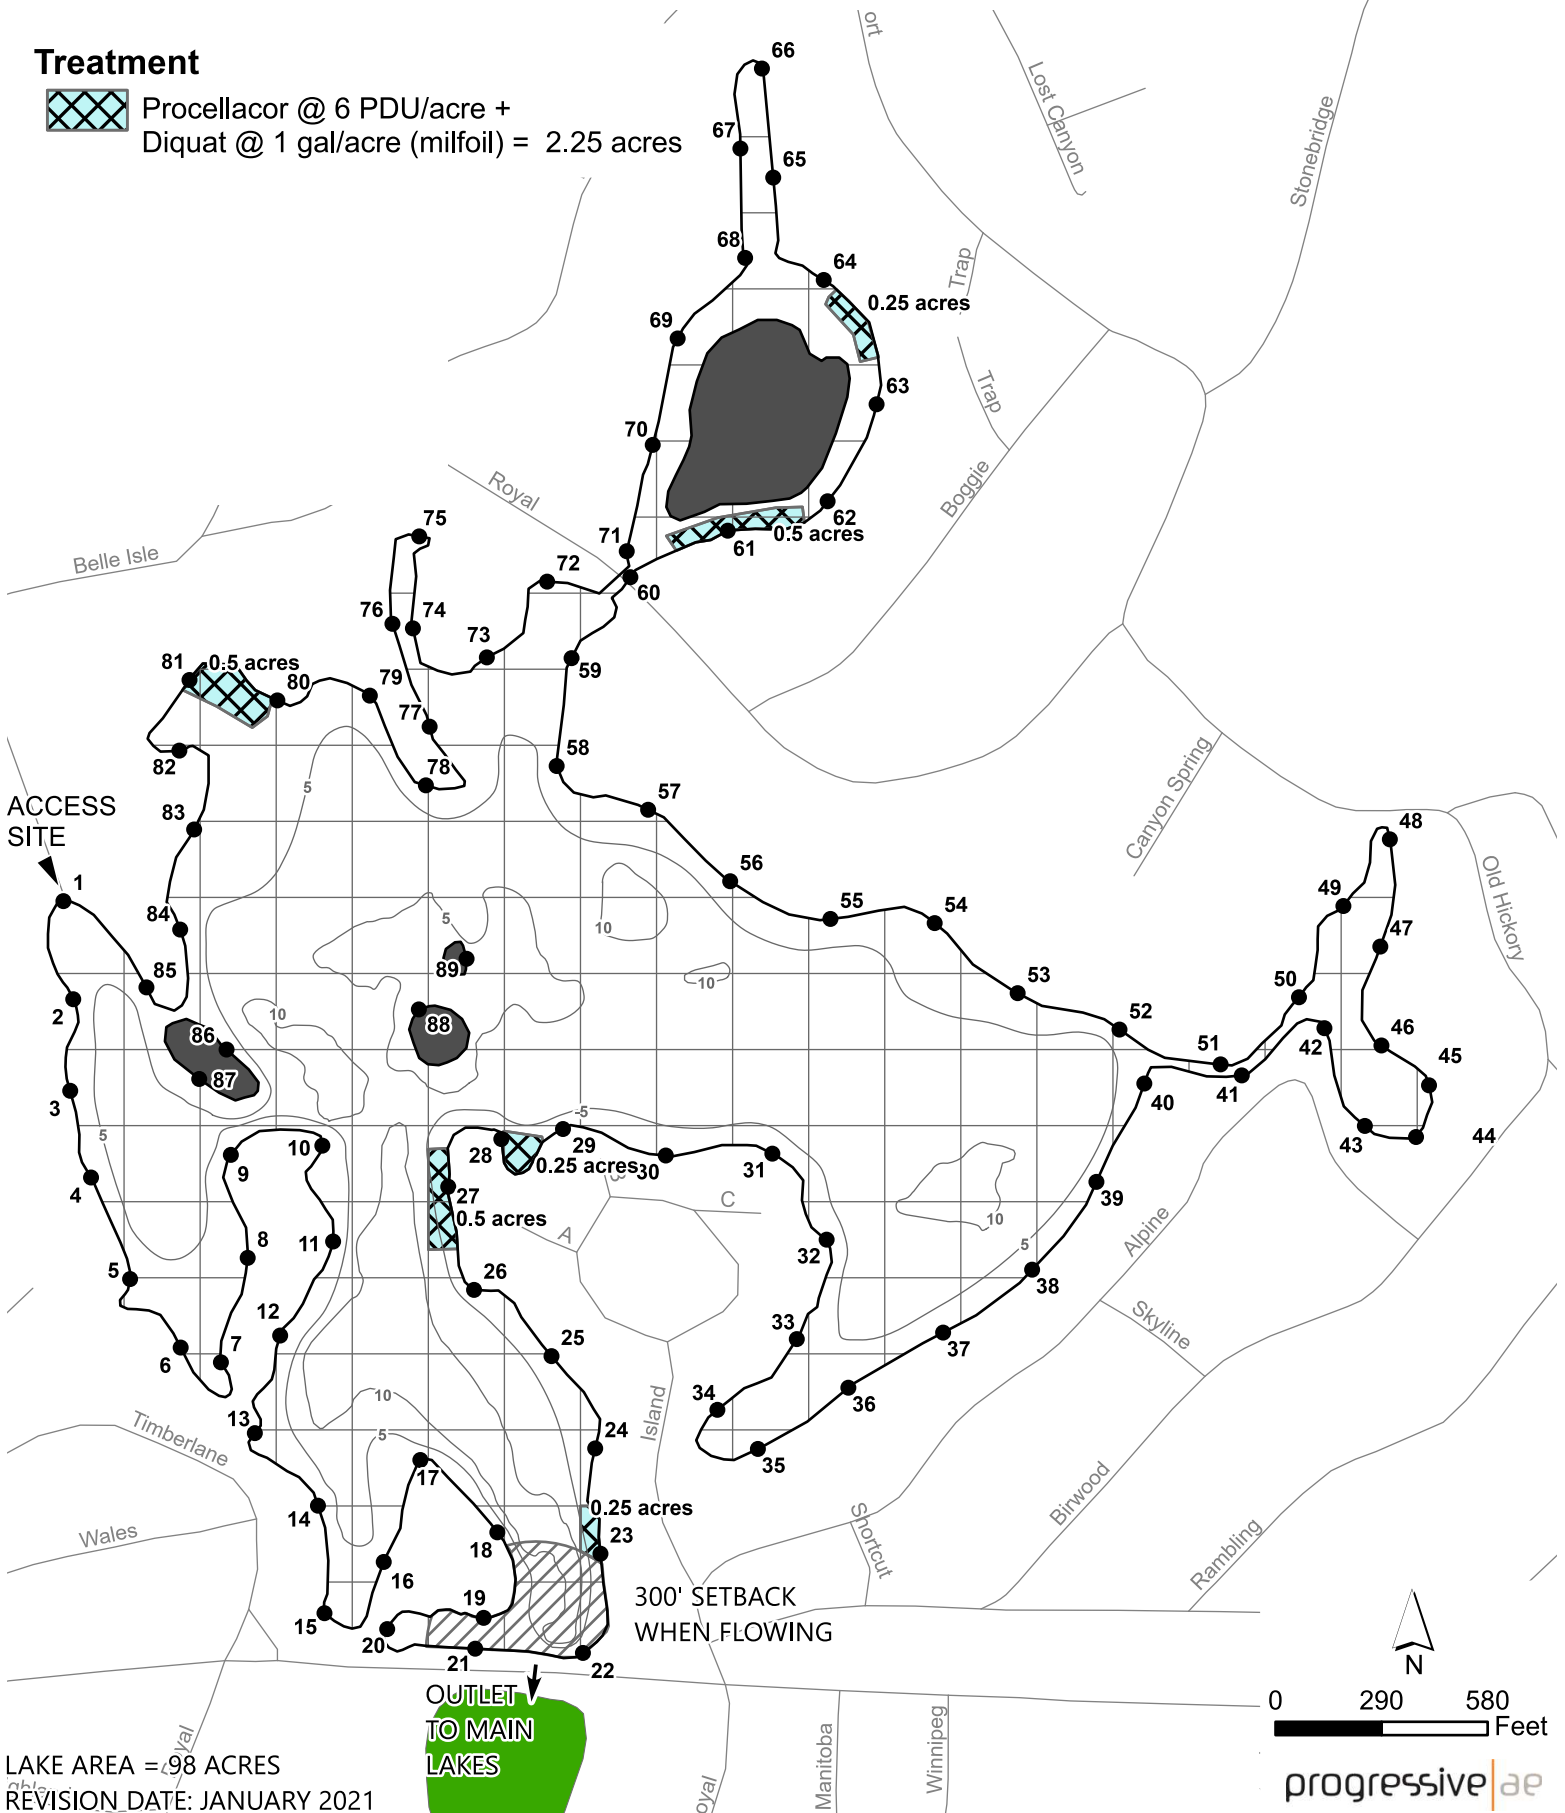

LAKE OF THE CLOUDS MECOSTA COUNTY, MICHIGAN TREATMENT MAP SURVEY DATE: JUNE 6, 2023

= 1 ACRE

Treatment

Procellacor @ 6 PDU/acre +
Diquat @ 1 gal/acre (milfoil) = 2.25 acres

LAKE AREA = .98 ACRES
REVISION DATE: JANUARY 2021

progressive | ae