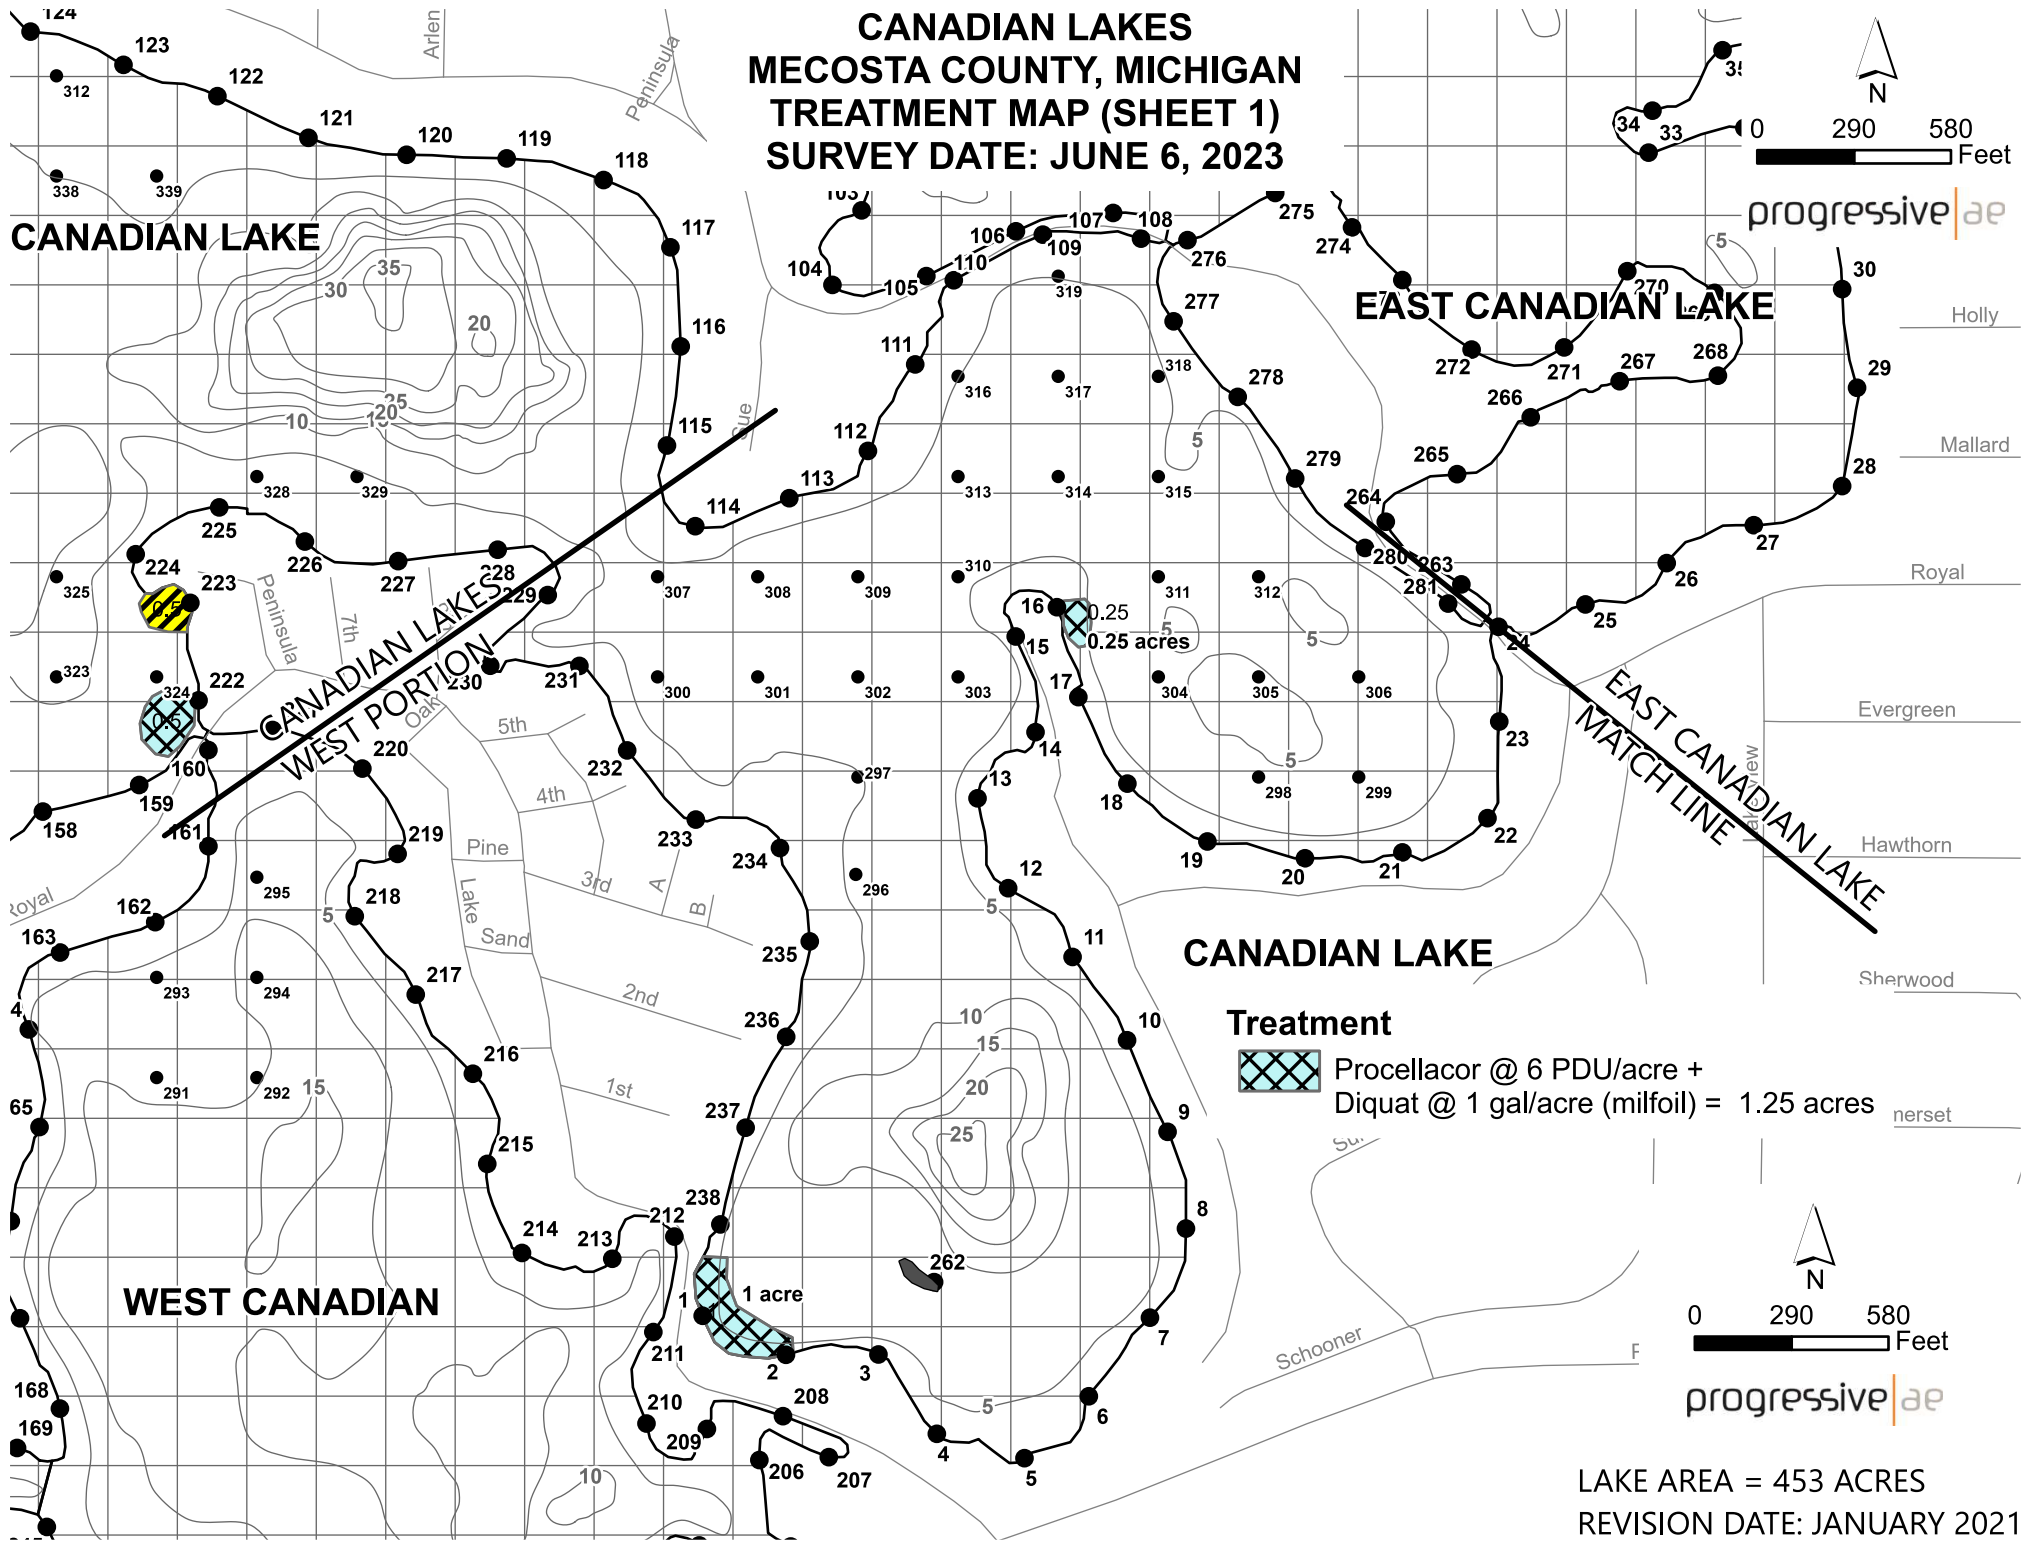

CANADIAN LAKES MECOSTA COUNTY, MICHIGAN TREATMENT MAP (SHEET 1) SURVEY DATE: JUNE 6, 2023

0 290 580 Feet

progressive|ae

Treatment

- Procellacor @ 6 PDU/acre +
  Diquat @ 1 gal/acre (milfoil) = 1.25 acres

0 290 580 Feet

progressive|ae

LAKE AREA = 453 ACRES
REVISION DATE: JANUARY 2021