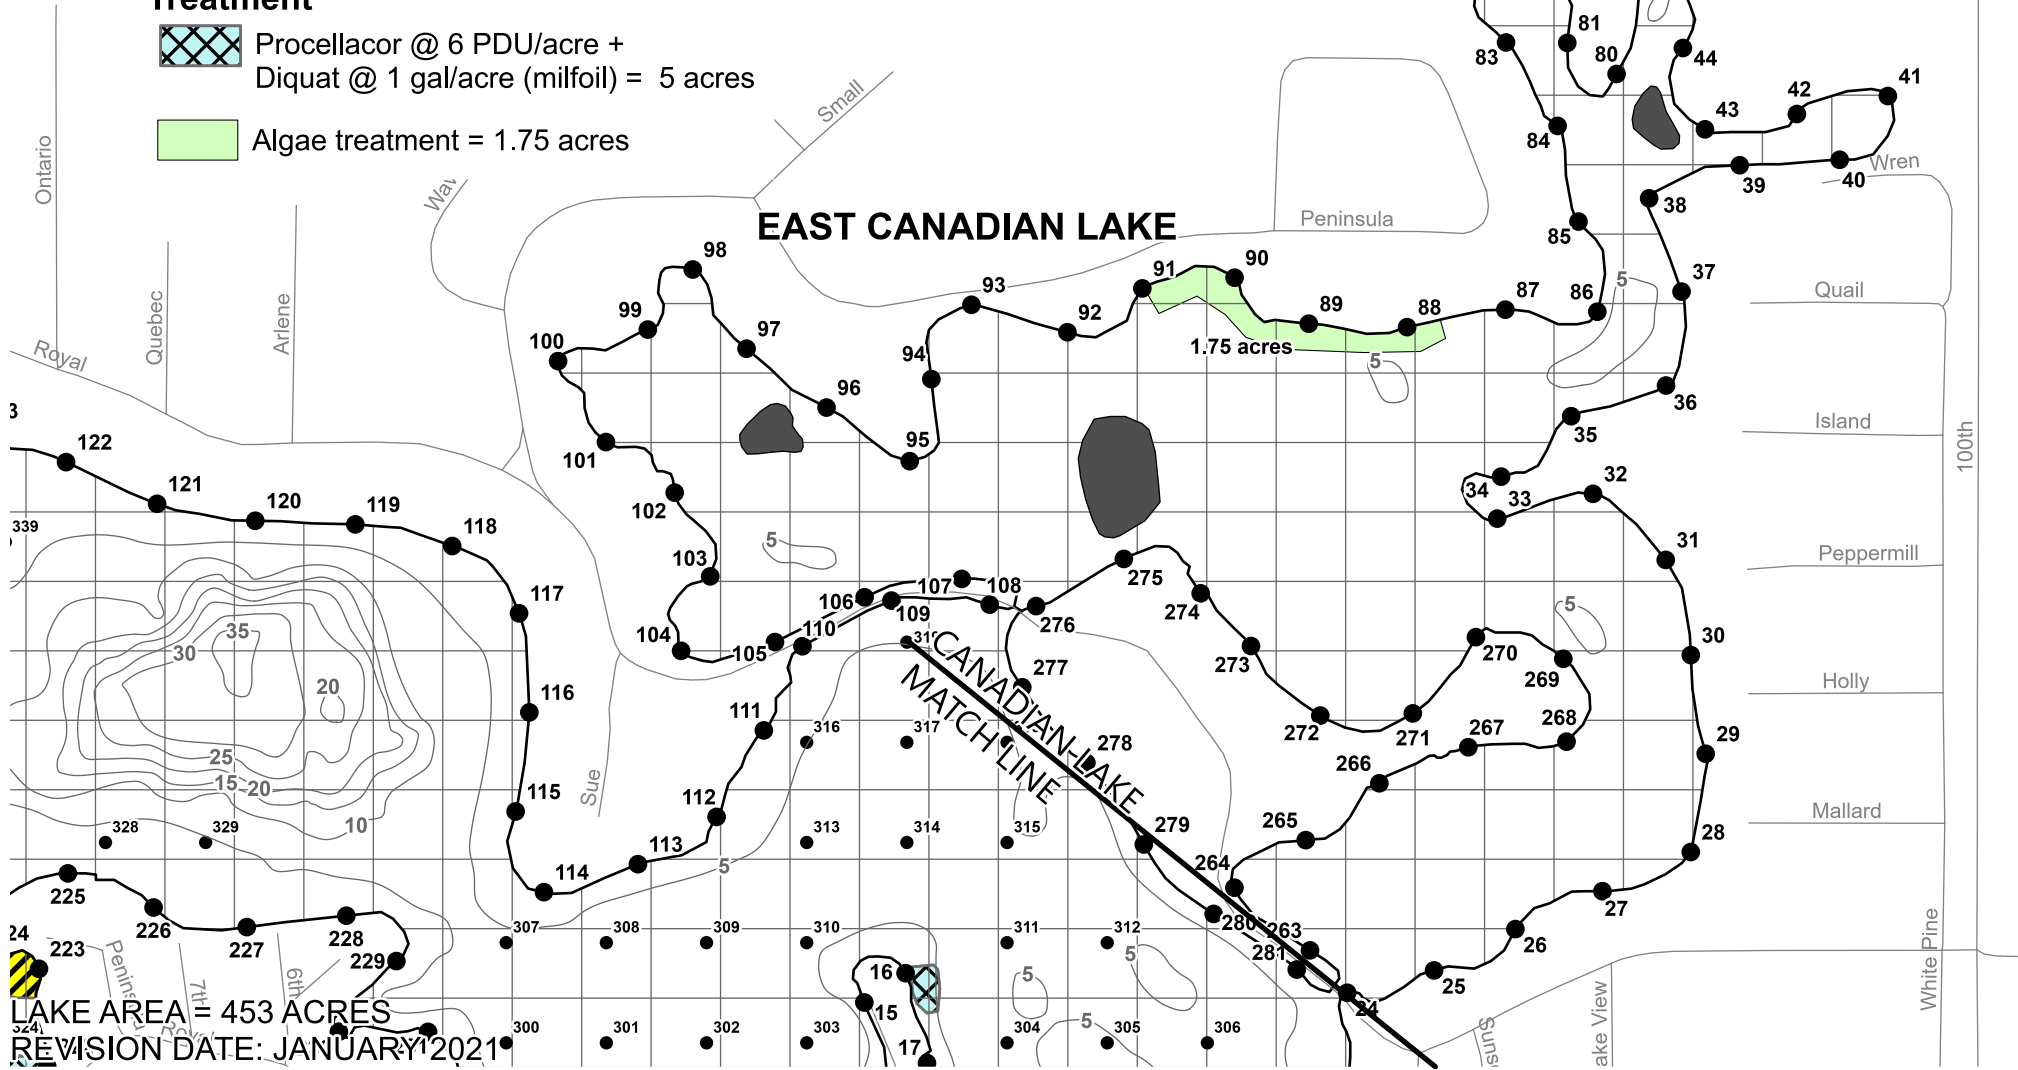

progressive|ae

LAKE AREA = 453 ACRES
REVISION DATE: JANUARY 2021

CANADIAN LAKES MECOSTA COUNTY, MICHIGAN TREATMENT MAP (SHEET 2) SURVEY DATE: JUNE 6, 2023

Treatment

- Procellacor @ 6 PDU/acre +
Diquat @ 1 gal/acre (milfoil) = 5 acres
- Algae treatment = 1.75 acres

progressive | ae

Le River

LAKE LAURA AND SUNSET LAKE MECOSTA COUNTY, MICHIGAN TREATMENT MAP SURVEY DATE: JUNE 6, 2023

90th

7 Mile

Treatment

Procellacor @ 6 PDU/acre +
Diquat @ 1 gal/acre (milfoil) = 7.25 acres

Algae treatment of developed shoreline
up to 15 acres within permitted areas

LAKE LAURA AREA = 51 ACRES
SUNSET LAKE AREA = 17 ACRES
REVISION DATE: JANUARY 2021

**FAWN LAKE
MECOSTA COUNTY, MICHIGAN
SURVEY DATE: JUNE 6, 2023**

**TRUXOR
HARVESTING
ONLY AT THIS
TIME**

LAKE AREA = 23 ACRES
REVISION DATE: JANUARY 2021

The applicator shall make adjustments, if needed, to comply with EGLE permit requirements.