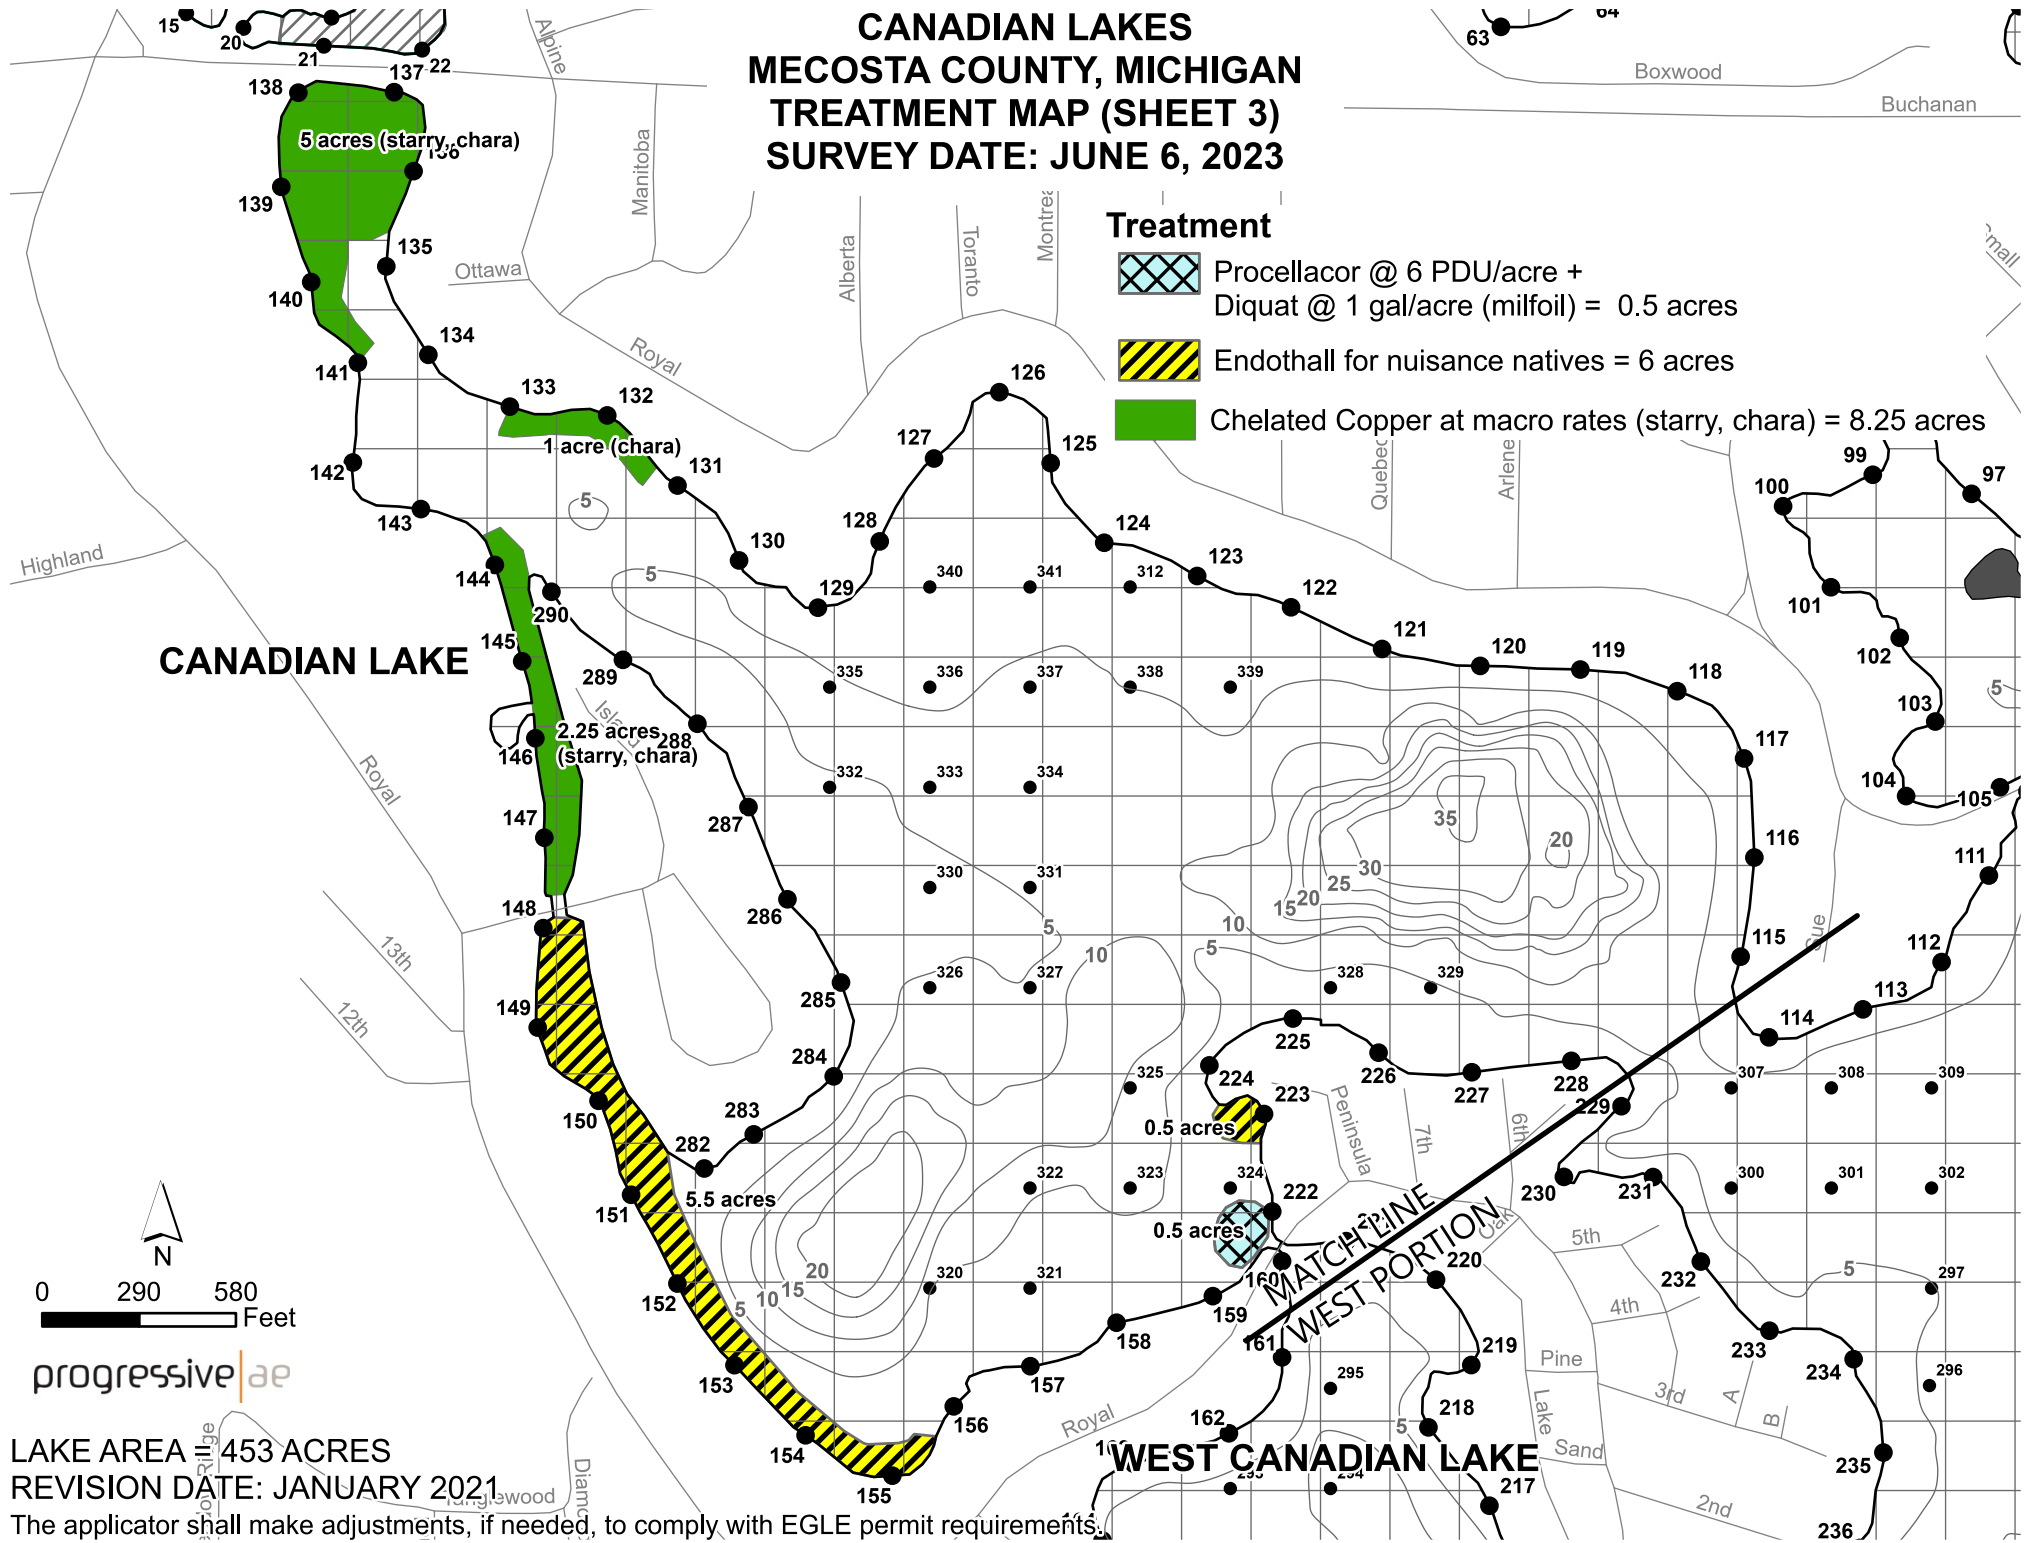

CANADIAN LAKES MECOSTA COUNTY, MICHIGAN TREATMENT MAP (SHEET 3) SURVEY DATE: JUNE 6, 2023

Treatment

Procellacor @ 6 PDU/acre +
Diquat @ 1 gal/acre (milfoil) = 0.5 acres

Endothall for nuisance natives = 6 acres

Chelated Copper at macro rates (starry, chara) = 8.25 acres

progressive | ae

LAKE AREA 453 ACRES
REVISION DATE: JANUARY 2021

The applicator shall make adjustments, if needed, to comply with EGLE permit requirements.