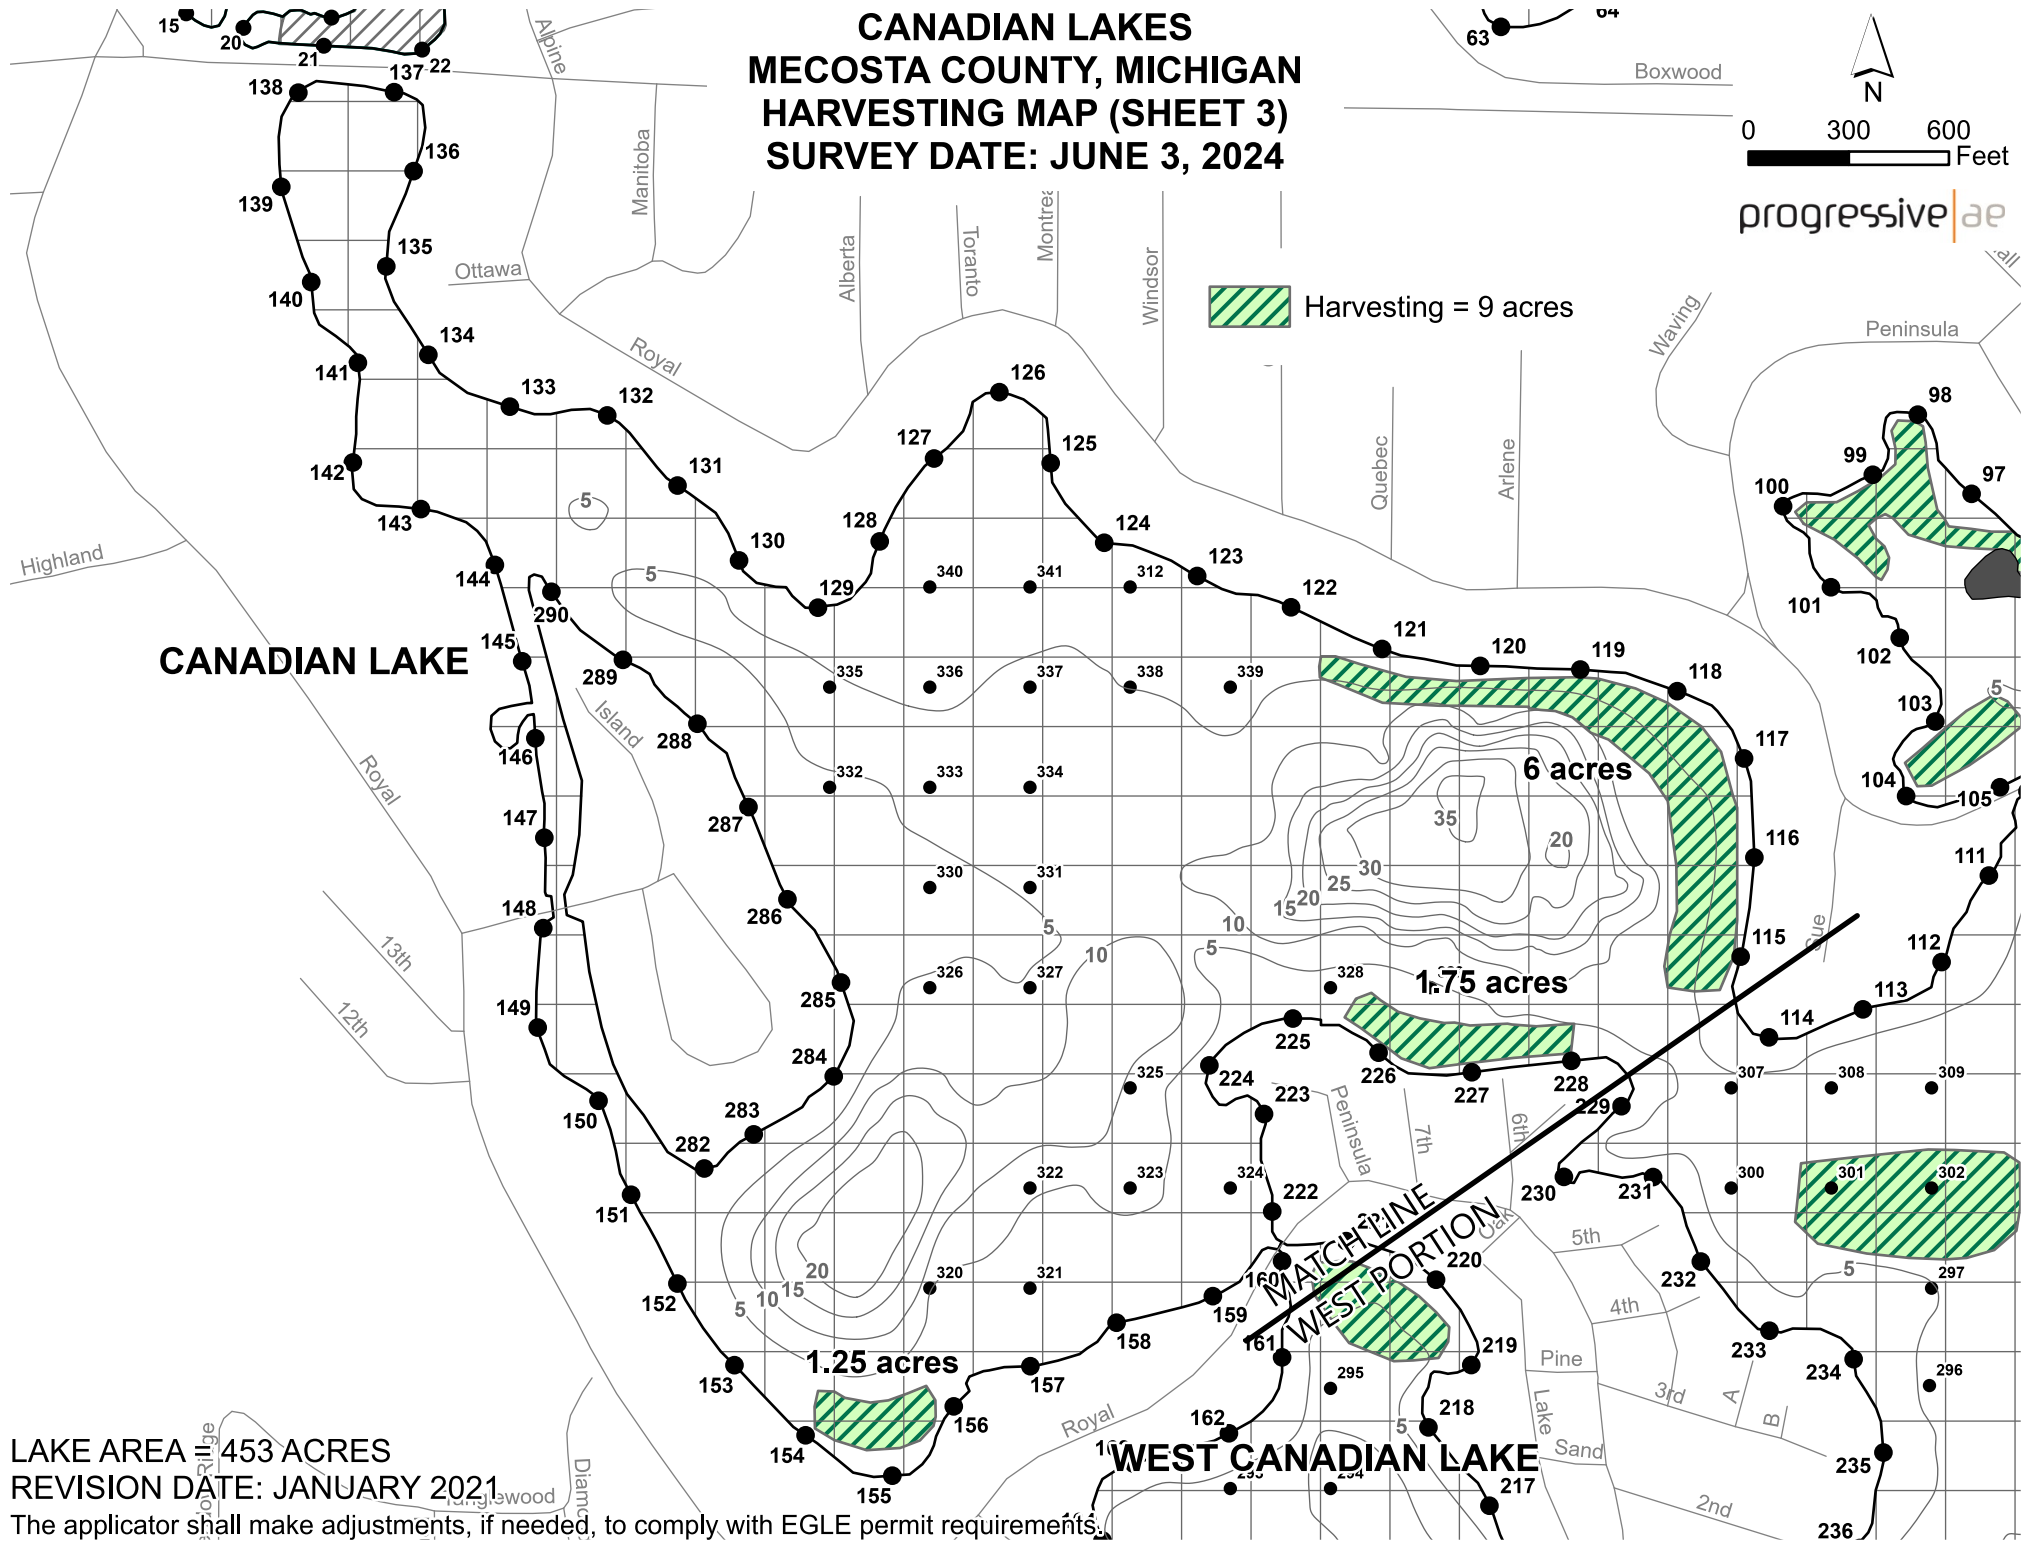

CANADIAN LAKES MECOSTA COUNTY, MICHIGAN HARVESTING MAP (SHEET 1) SURVEY DATE: JUNE 3, 2024

progressive|ae

CANADIAN LAKE

EAST CANADIAN LAKE

CANADIAN LAKES
WEST PORTION

CANADIAN LAKE

EAST CANADIAN LAKE
MATCH LINE

WEST CANADIAN

 Harvesting = 5.75 acres

LAKE AREA = 453 ACRES
REVISION DATE: JANUARY 2021

CANADIAN LAKES MECOSTA COUNTY, MICHIGAN HARVESTING MAP (SHEET 2) SURVEY DATE: JUNE 3, 2024

CANADIAN LAKES MECOSTA COUNTY, MICHIGAN HARVESTING MAP (SHEET 3) SURVEY DATE: JUNE 3, 2024

CANADIAN LAKE

WEST CANADIAN LAKE

LAKE AREA 453 ACRES
REVISION DATE: JANUARY 2021

The applicator shall make adjustments, if needed, to comply with EGLE permit requirements.