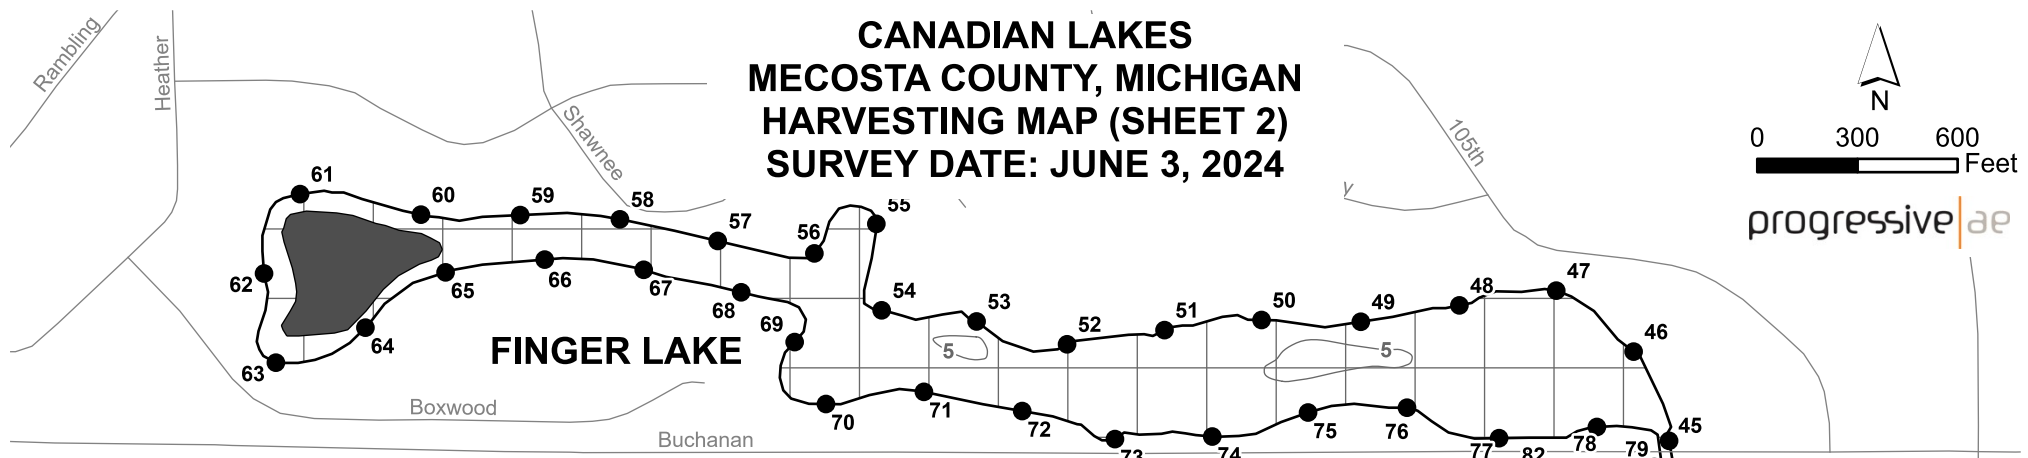

CANADIAN LAKES MECOSTA COUNTY, MICHIGAN HARVESTING MAP (SHEET 1) SURVEY DATE: JUNE 3, 2024

progressive|ae

CANADIAN LAKE

EAST CANADIAN LAKE

CANADIAN LAKES
WEST PORTION

CANADIAN LAKE

EAST CANADIAN LAKE
MATCH LINE

WEST CANADIAN

 Harvesting = 5.75 acres

LAKE AREA = 453 ACRES
REVISION DATE: JANUARY 2021

CANADIAN LAKES MECOSTA COUNTY, MICHIGAN HARVESTING MAP (SHEET 2) SURVEY DATE: JUNE 3, 2024

CANADIAN LAKES MECOSTA COUNTY, MICHIGAN HARVESTING MAP (SHEET 3) SURVEY DATE: JUNE 3, 2024

CANADIAN LAKE

WEST CANADIAN LAKE

LAKE AREA 453 ACRES
REVISION DATE: JANUARY 2021

The applicator shall make adjustments, if needed, to comply with EGLE permit requirements.