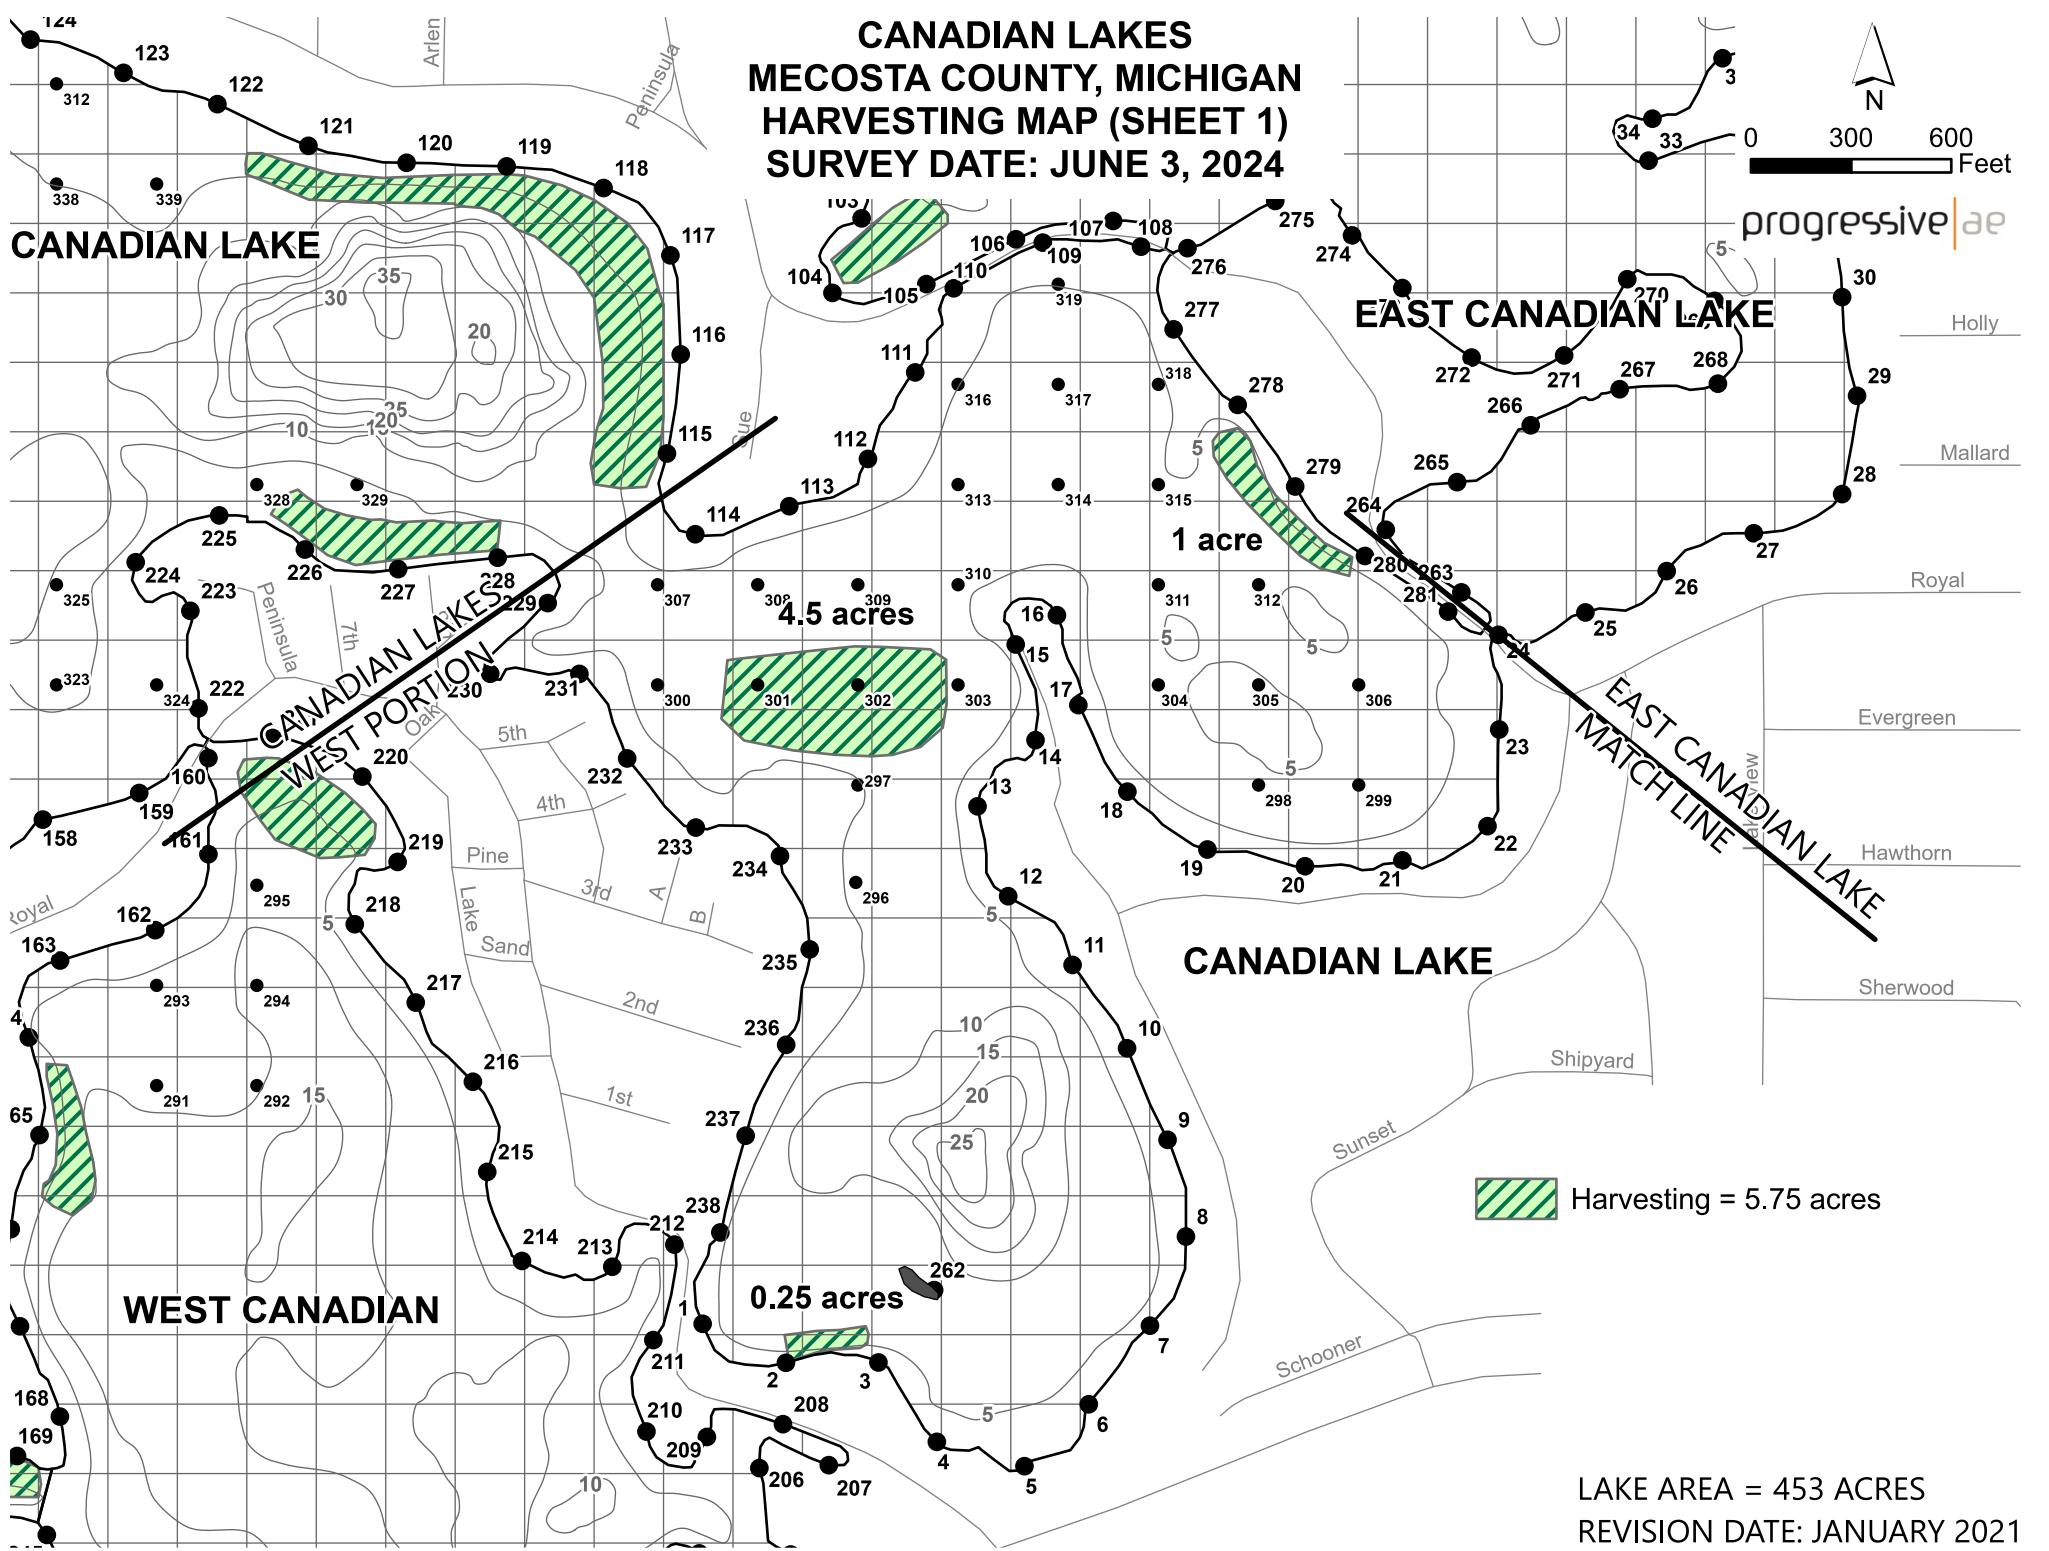

CANADIAN LAKES MECOSTA COUNTY, MICHIGAN HARVESTING MAP (SHEET 1) SURVEY DATE: JUNE 3, 2024

progressive|ae

CANADIAN LAKE

EAST CANADIAN LAKE

CANADIAN LAKES
WEST PORTION

CANADIAN LAKE

EAST CANADIAN LAKE
MATCH LINE

WEST CANADIAN

 Harvesting = 5.75 acres

LAKE AREA = 453 ACRES
REVISION DATE: JANUARY 2021

CANADIAN LAKES MECOSTA COUNTY, MICHIGAN HARVESTING MAP (SHEET 2) SURVEY DATE: JUNE 3, 2024

CANADIAN LAKES MECOSTA COUNTY, MICHIGAN HARVESTING MAP (SHEET 3) SURVEY DATE: JUNE 3, 2024

CANADIAN LAKE

WEST CANADIAN LAKE

LAKE AREA 453 ACRES
REVISION DATE: JANUARY 2021

The applicator shall make adjustments, if needed, to comply with EGLE permit requirements.