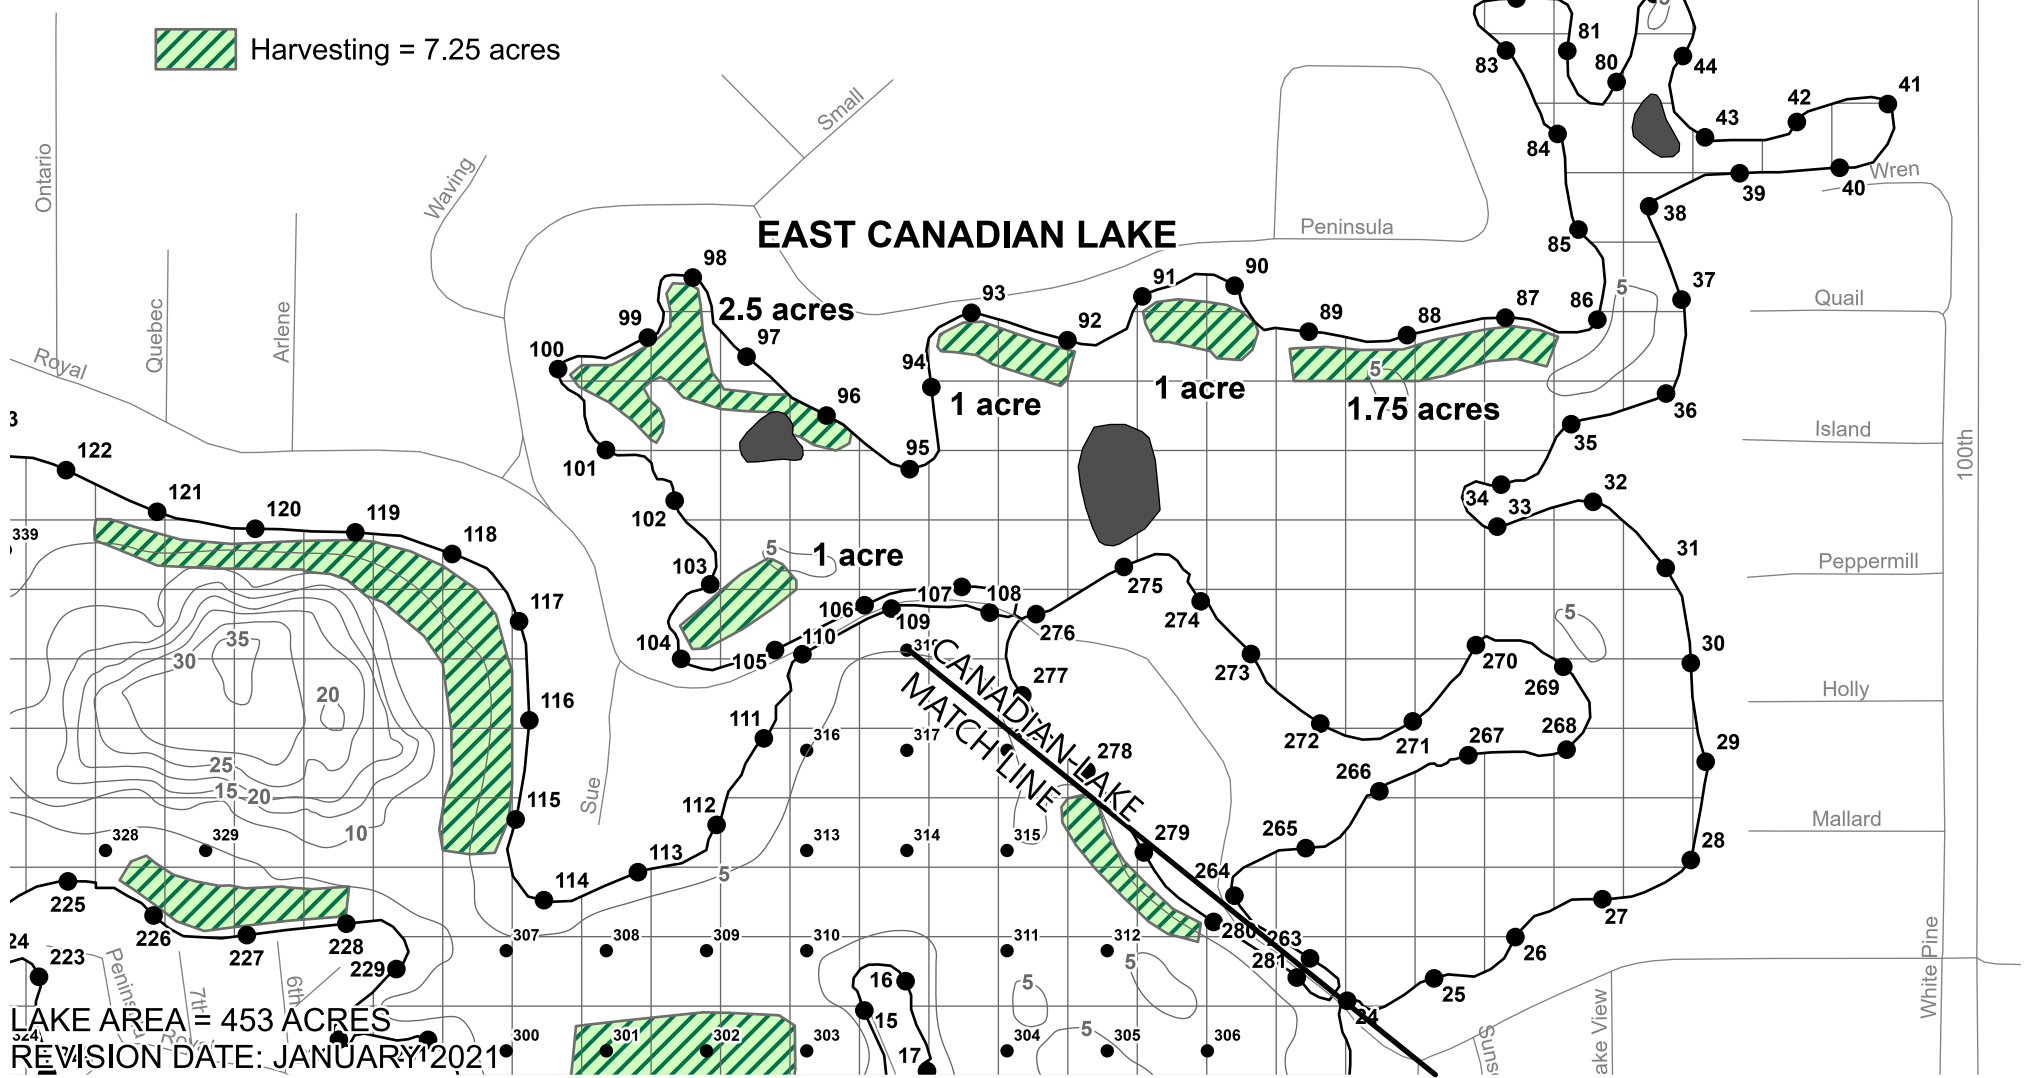

CANADIAN LAKES MECOSTA COUNTY, MICHIGAN HARVESTING MAP (SHEET 1) SURVEY DATE: JUNE 3, 2024

progressive|ae

CANADIAN LAKE

EAST CANADIAN LAKE

CANADIAN LAKES
WEST PORTION

CANADIAN LAKE

EAST CANADIAN LAKE
MATCH LINE

WEST CANADIAN

 Harvesting = 5.75 acres

LAKE AREA = 453 ACRES
REVISION DATE: JANUARY 2021

CANADIAN LAKES MECOSTA COUNTY, MICHIGAN HARVESTING MAP (SHEET 2) SURVEY DATE: JUNE 3, 2024

CANADIAN LAKES MECOSTA COUNTY, MICHIGAN HARVESTING MAP (SHEET 3) SURVEY DATE: JUNE 3, 2024

CANADIAN LAKE

WEST CANADIAN LAKE

LAKE AREA 453 ACRES
REVISION DATE: JANUARY 2021

The applicator shall make adjustments, if needed, to comply with EGLE permit requirements.