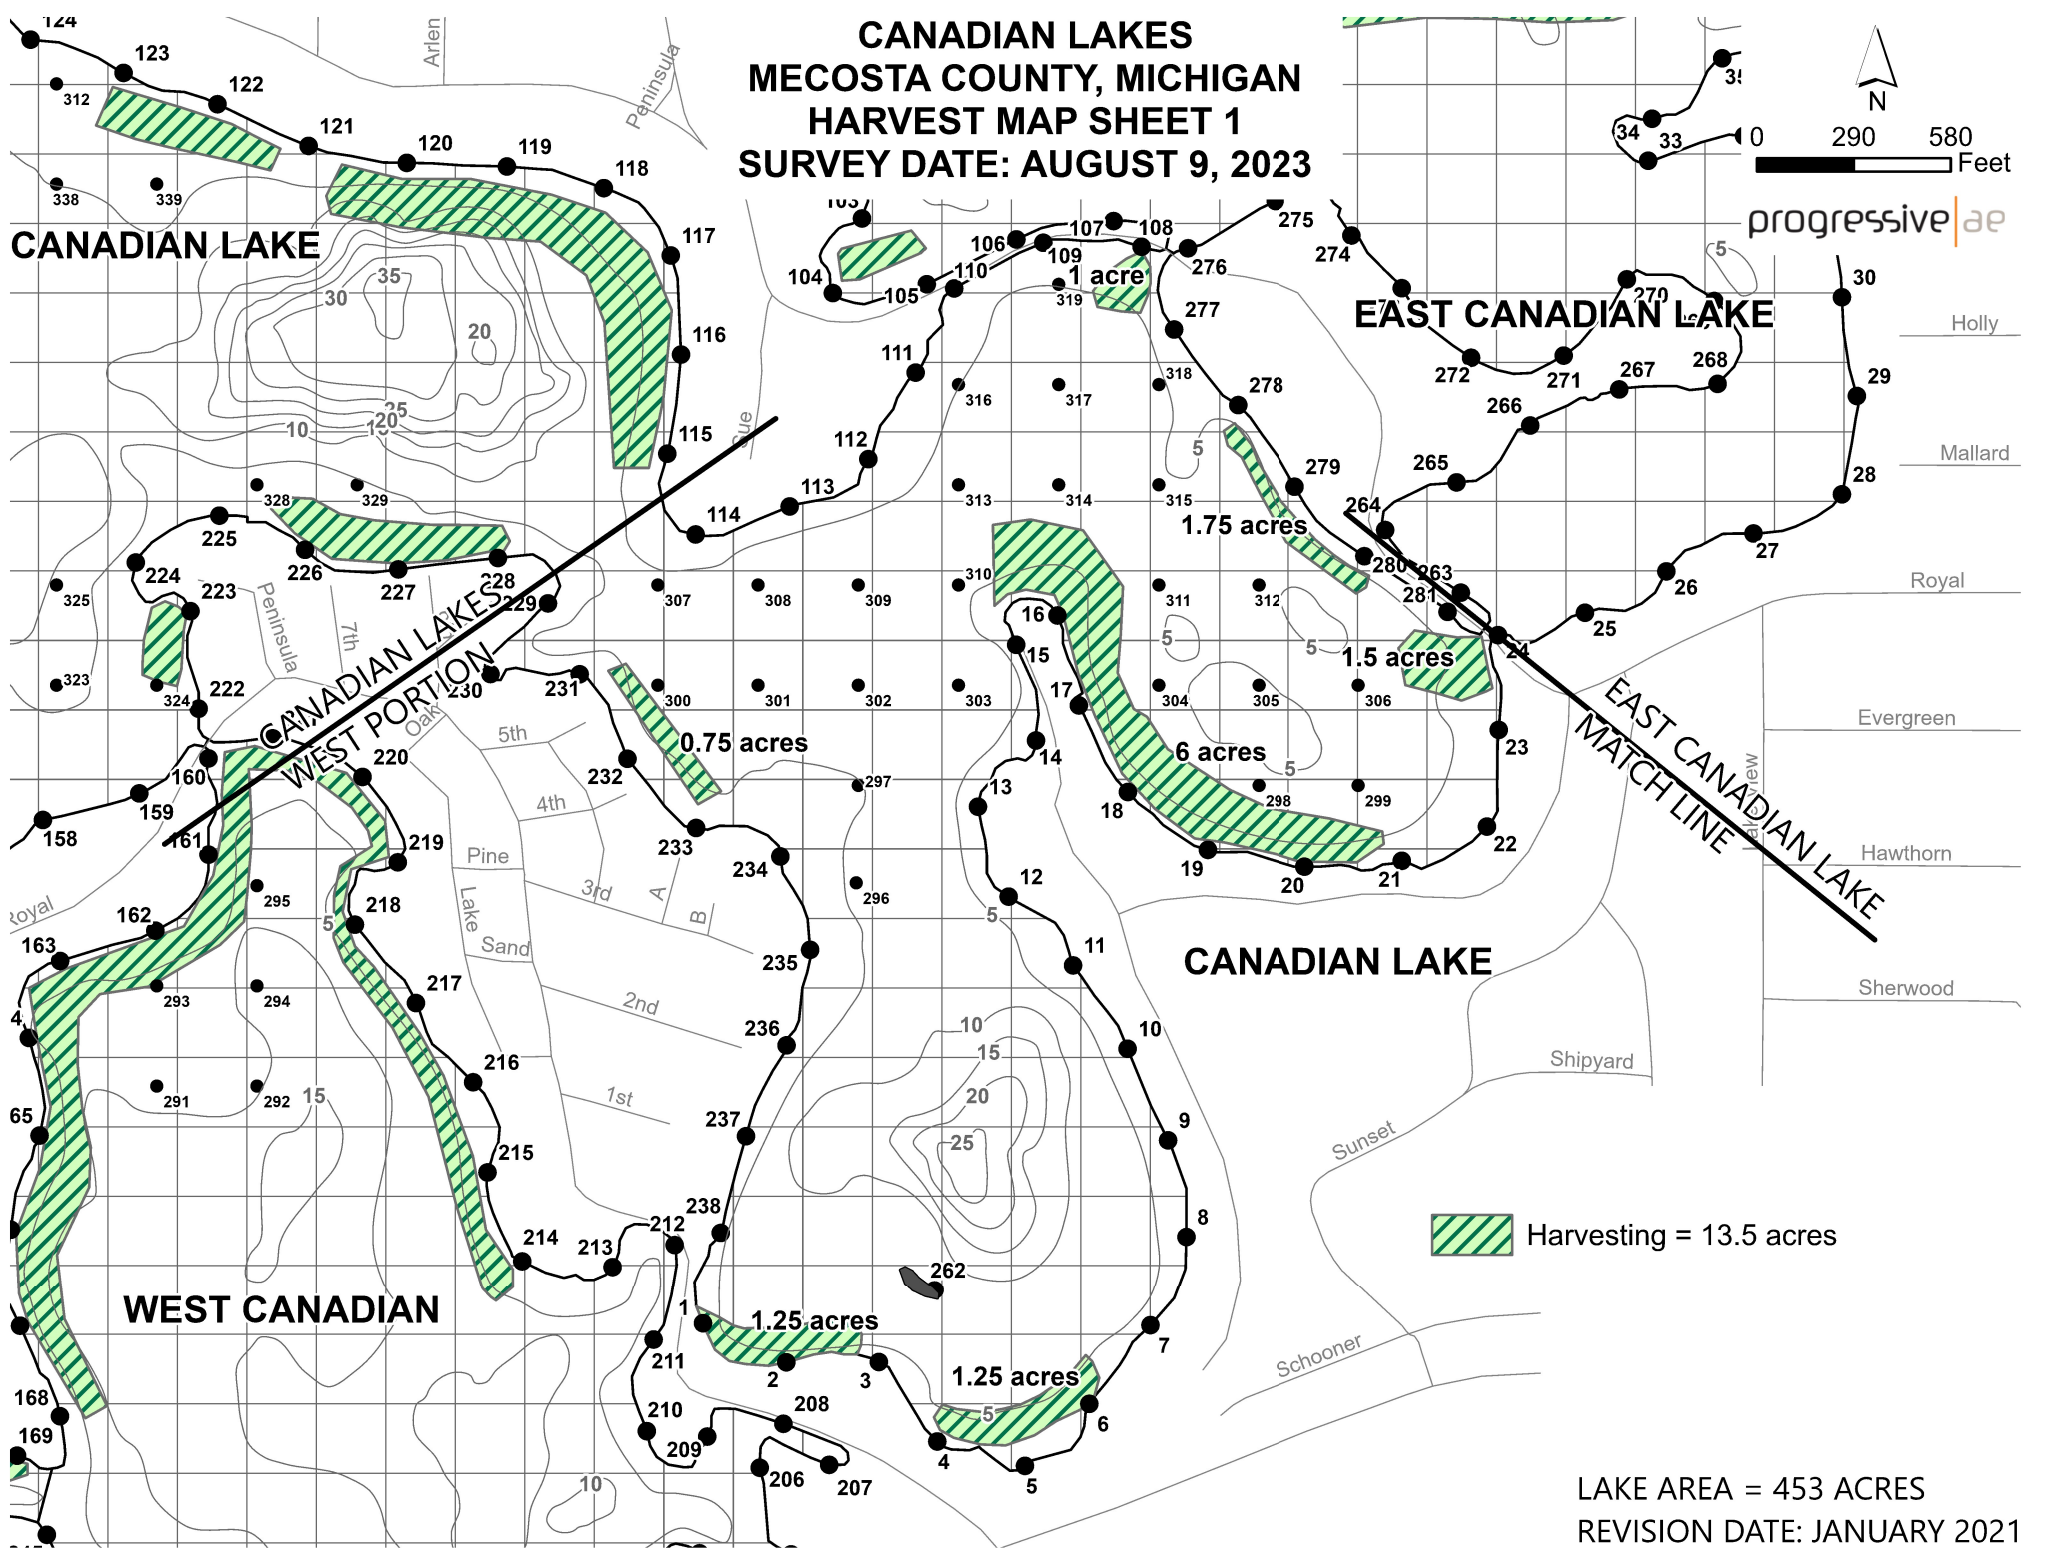

CANADIAN LAKES MECOSTA COUNTY, MICHIGAN HARVEST MAP SHEET 1 SURVEY DATE: AUGUST 9, 2023

progressive|ae

Harvesting = 13.5 acres

LAKE AREA = 453 ACRES
REVISION DATE: JANUARY 2021

CANADIAN LAKES MECOSTA COUNTY, MICHIGAN HARVEST MAP (SHEET 2) SURVEY DATE: AUGUST 9, 2023

progressive|ae

CANADIAN LAKES MECOSTA COUNTY, MICHIGAN HARVEST MAP (SHEET 3) SURVEY DATE: AUGUST 9, 2023

CANADIAN LAKE

WEST CANADIAN LAKE

LAKE AREA 453 ACRES
REVISION DATE: JANUARY 2021

The applicator shall make adjustments, if needed, to comply with EGLE permit requirements.

CANADIAN LAKES MECOSTA COUNTY, MICHIGAN HARVEST MAP (SHEET 4) SURVEY DATE: AUGUST 9, 2023

The applicator shall make adjustments, if needed, to comply with EGLE permit requirements.