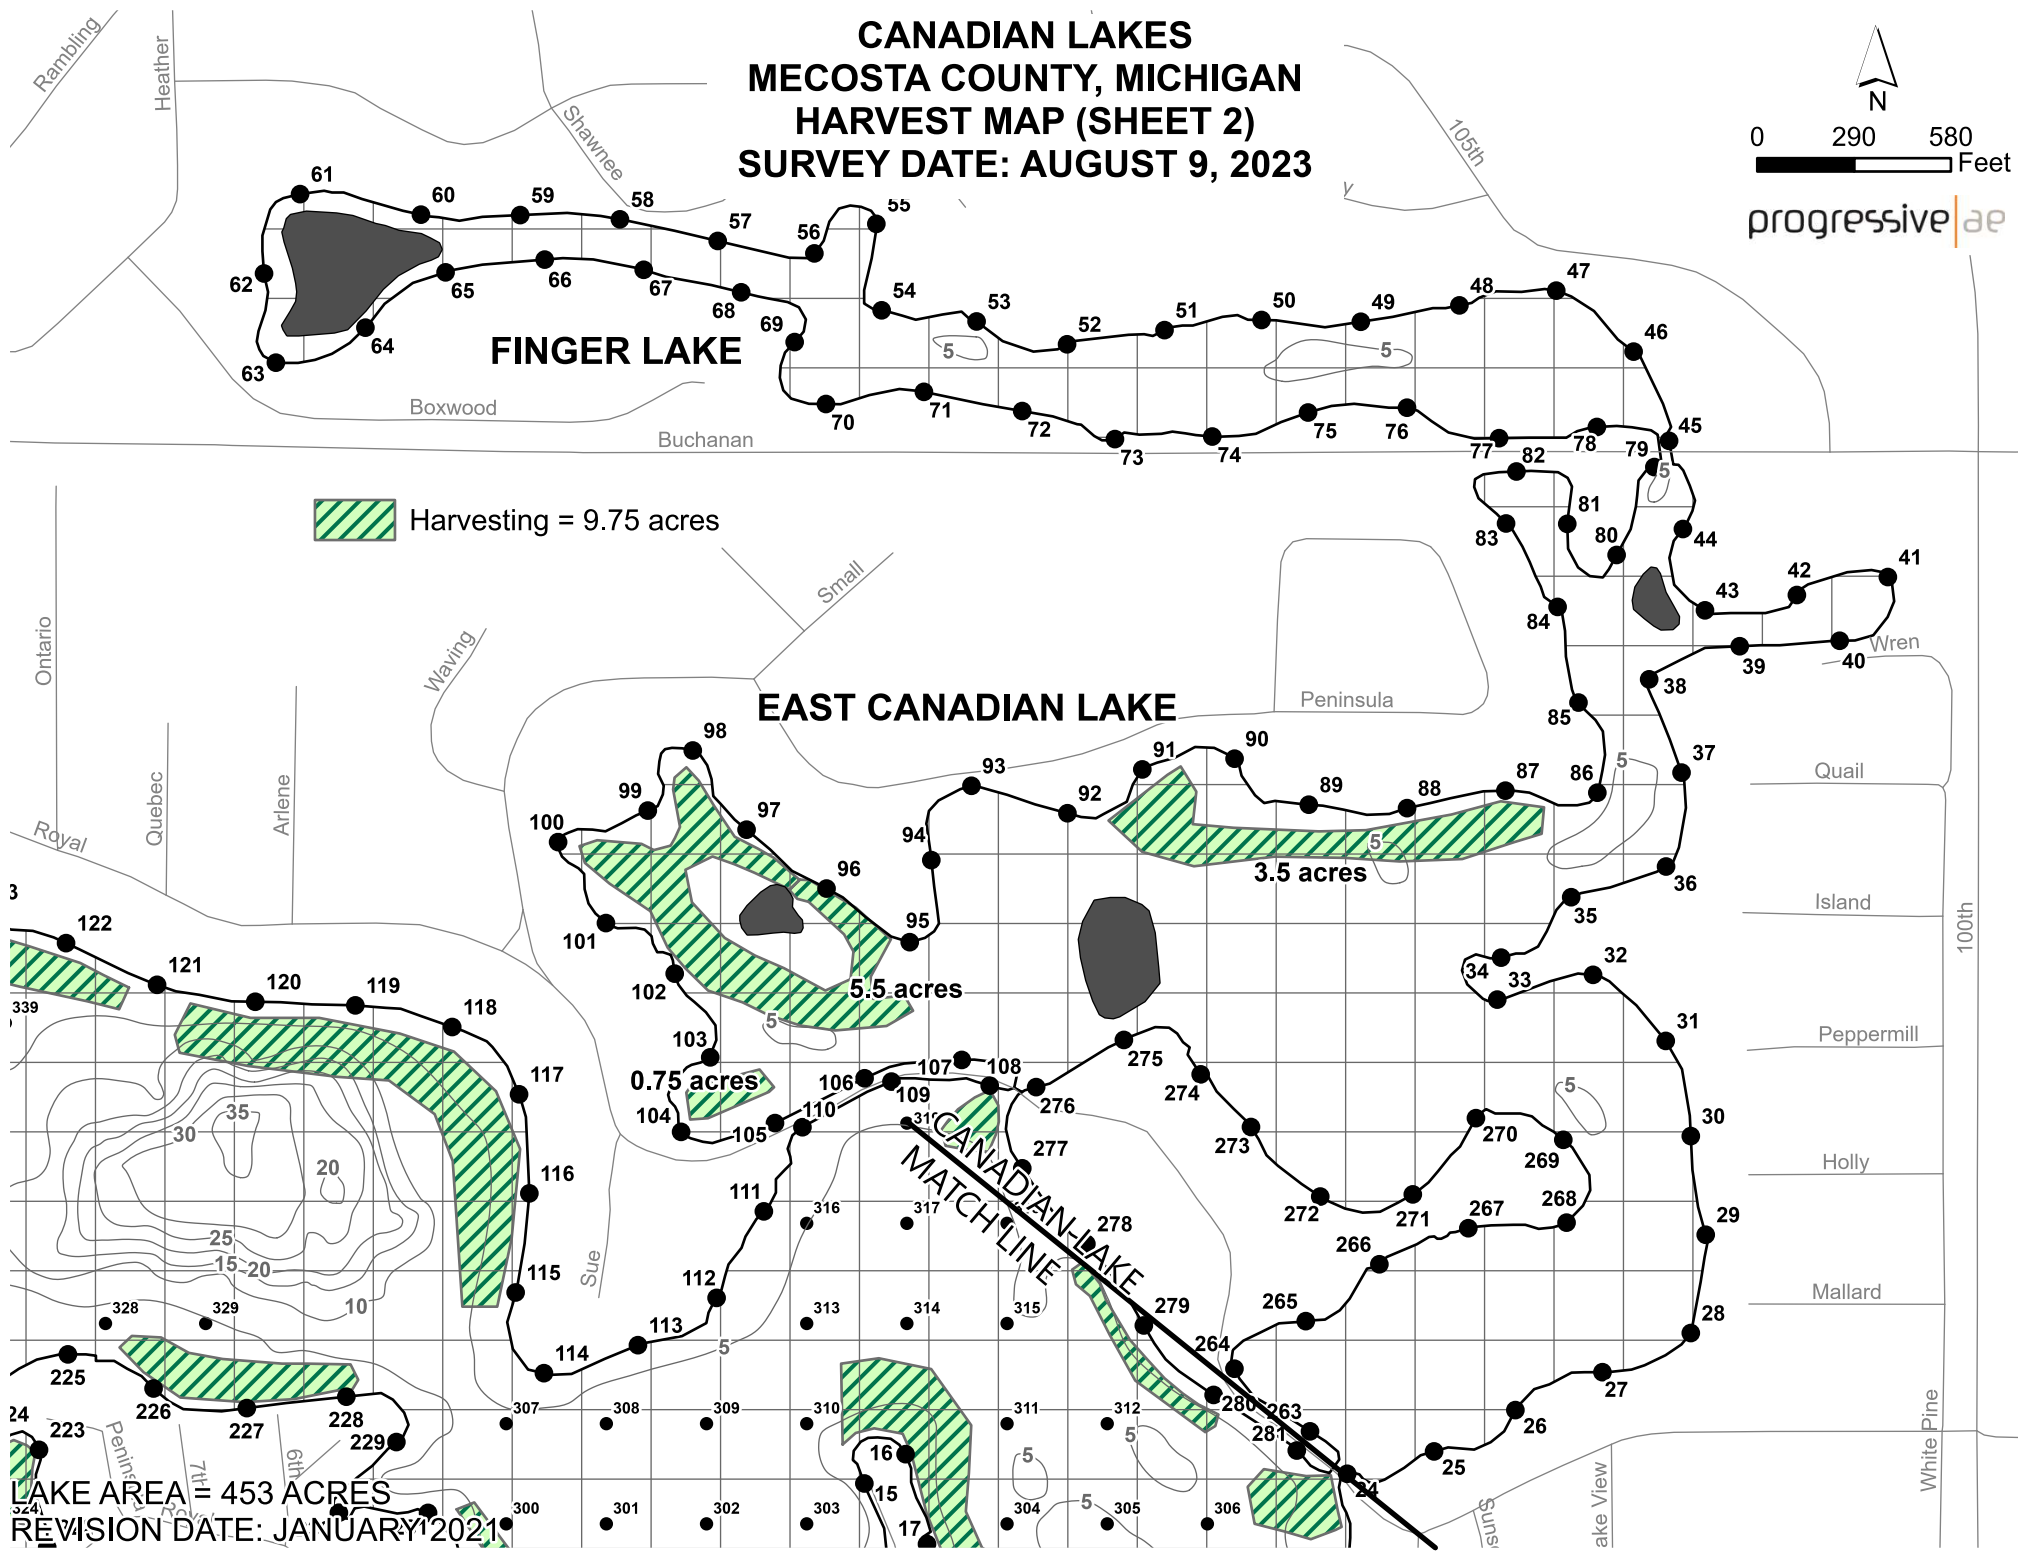

CANADIAN LAKES MECOSTA COUNTY, MICHIGAN HARVEST MAP SHEET 1 SURVEY DATE: AUGUST 9, 2023

progressive|ae

Harvesting = 13.5 acres

LAKE AREA = 453 ACRES
REVISION DATE: JANUARY 2021

CANADIAN LAKES MECOSTA COUNTY, MICHIGAN HARVEST MAP (SHEET 2) SURVEY DATE: AUGUST 9, 2023

progressive|ae

CANADIAN LAKES MECOSTA COUNTY, MICHIGAN HARVEST MAP (SHEET 3) SURVEY DATE: AUGUST 9, 2023

CANADIAN LAKE

WEST CANADIAN LAKE

LAKE AREA 453 ACRES
REVISION DATE: JANUARY 2021

The applicator shall make adjustments, if needed, to comply with EGLE permit requirements.

CANADIAN LAKES MECOSTA COUNTY, MICHIGAN HARVEST MAP (SHEET 4) SURVEY DATE: AUGUST 9, 2023

The applicator shall make adjustments, if needed, to comply with EGLE permit requirements.