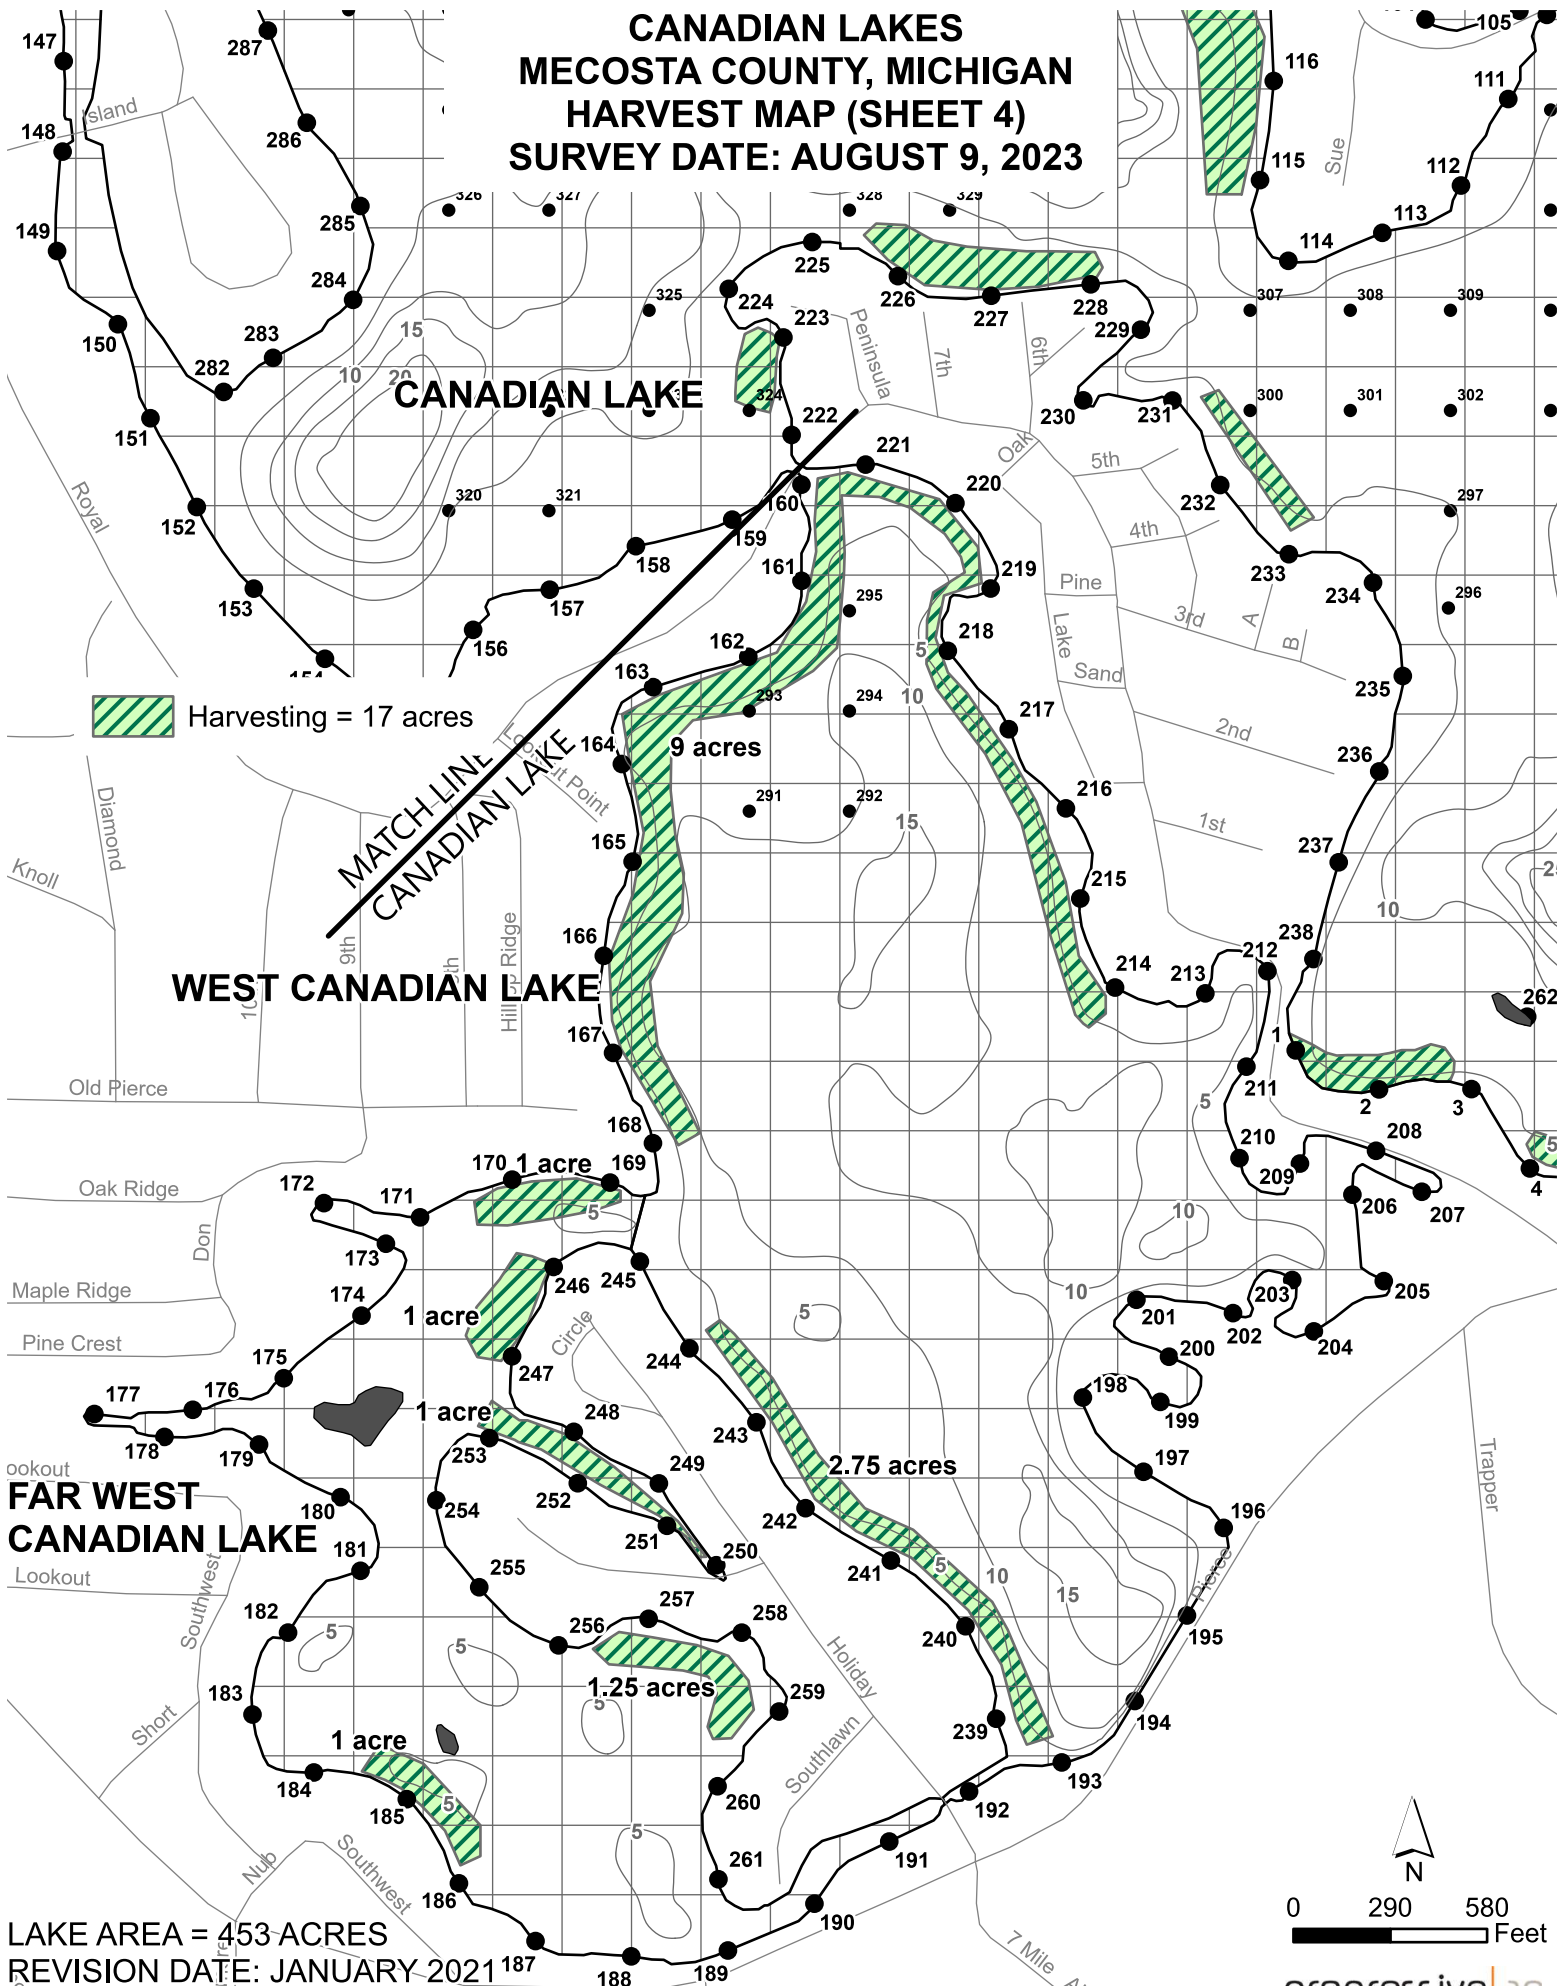

CANADIAN LAKES MECOSTA COUNTY, MICHIGAN HARVEST MAP SHEET 1 SURVEY DATE: AUGUST 9, 2023

progressive|ae

Harvesting = 13.5 acres

LAKE AREA = 453 ACRES
REVISION DATE: JANUARY 2021

CANADIAN LAKES MECOSTA COUNTY, MICHIGAN HARVEST MAP (SHEET 2) SURVEY DATE: AUGUST 9, 2023

progressive|ae

CANADIAN LAKES MECOSTA COUNTY, MICHIGAN HARVEST MAP (SHEET 3) SURVEY DATE: AUGUST 9, 2023

CANADIAN LAKE

WEST CANADIAN LAKE

LAKE AREA 453 ACRES
REVISION DATE: JANUARY 2021

The applicator shall make adjustments, if needed, to comply with EGLE permit requirements.

CANADIAN LAKES MECOSTA COUNTY, MICHIGAN HARVEST MAP (SHEET 4) SURVEY DATE: AUGUST 9, 2023

The applicator shall make adjustments, if needed, to comply with EGLE permit requirements.