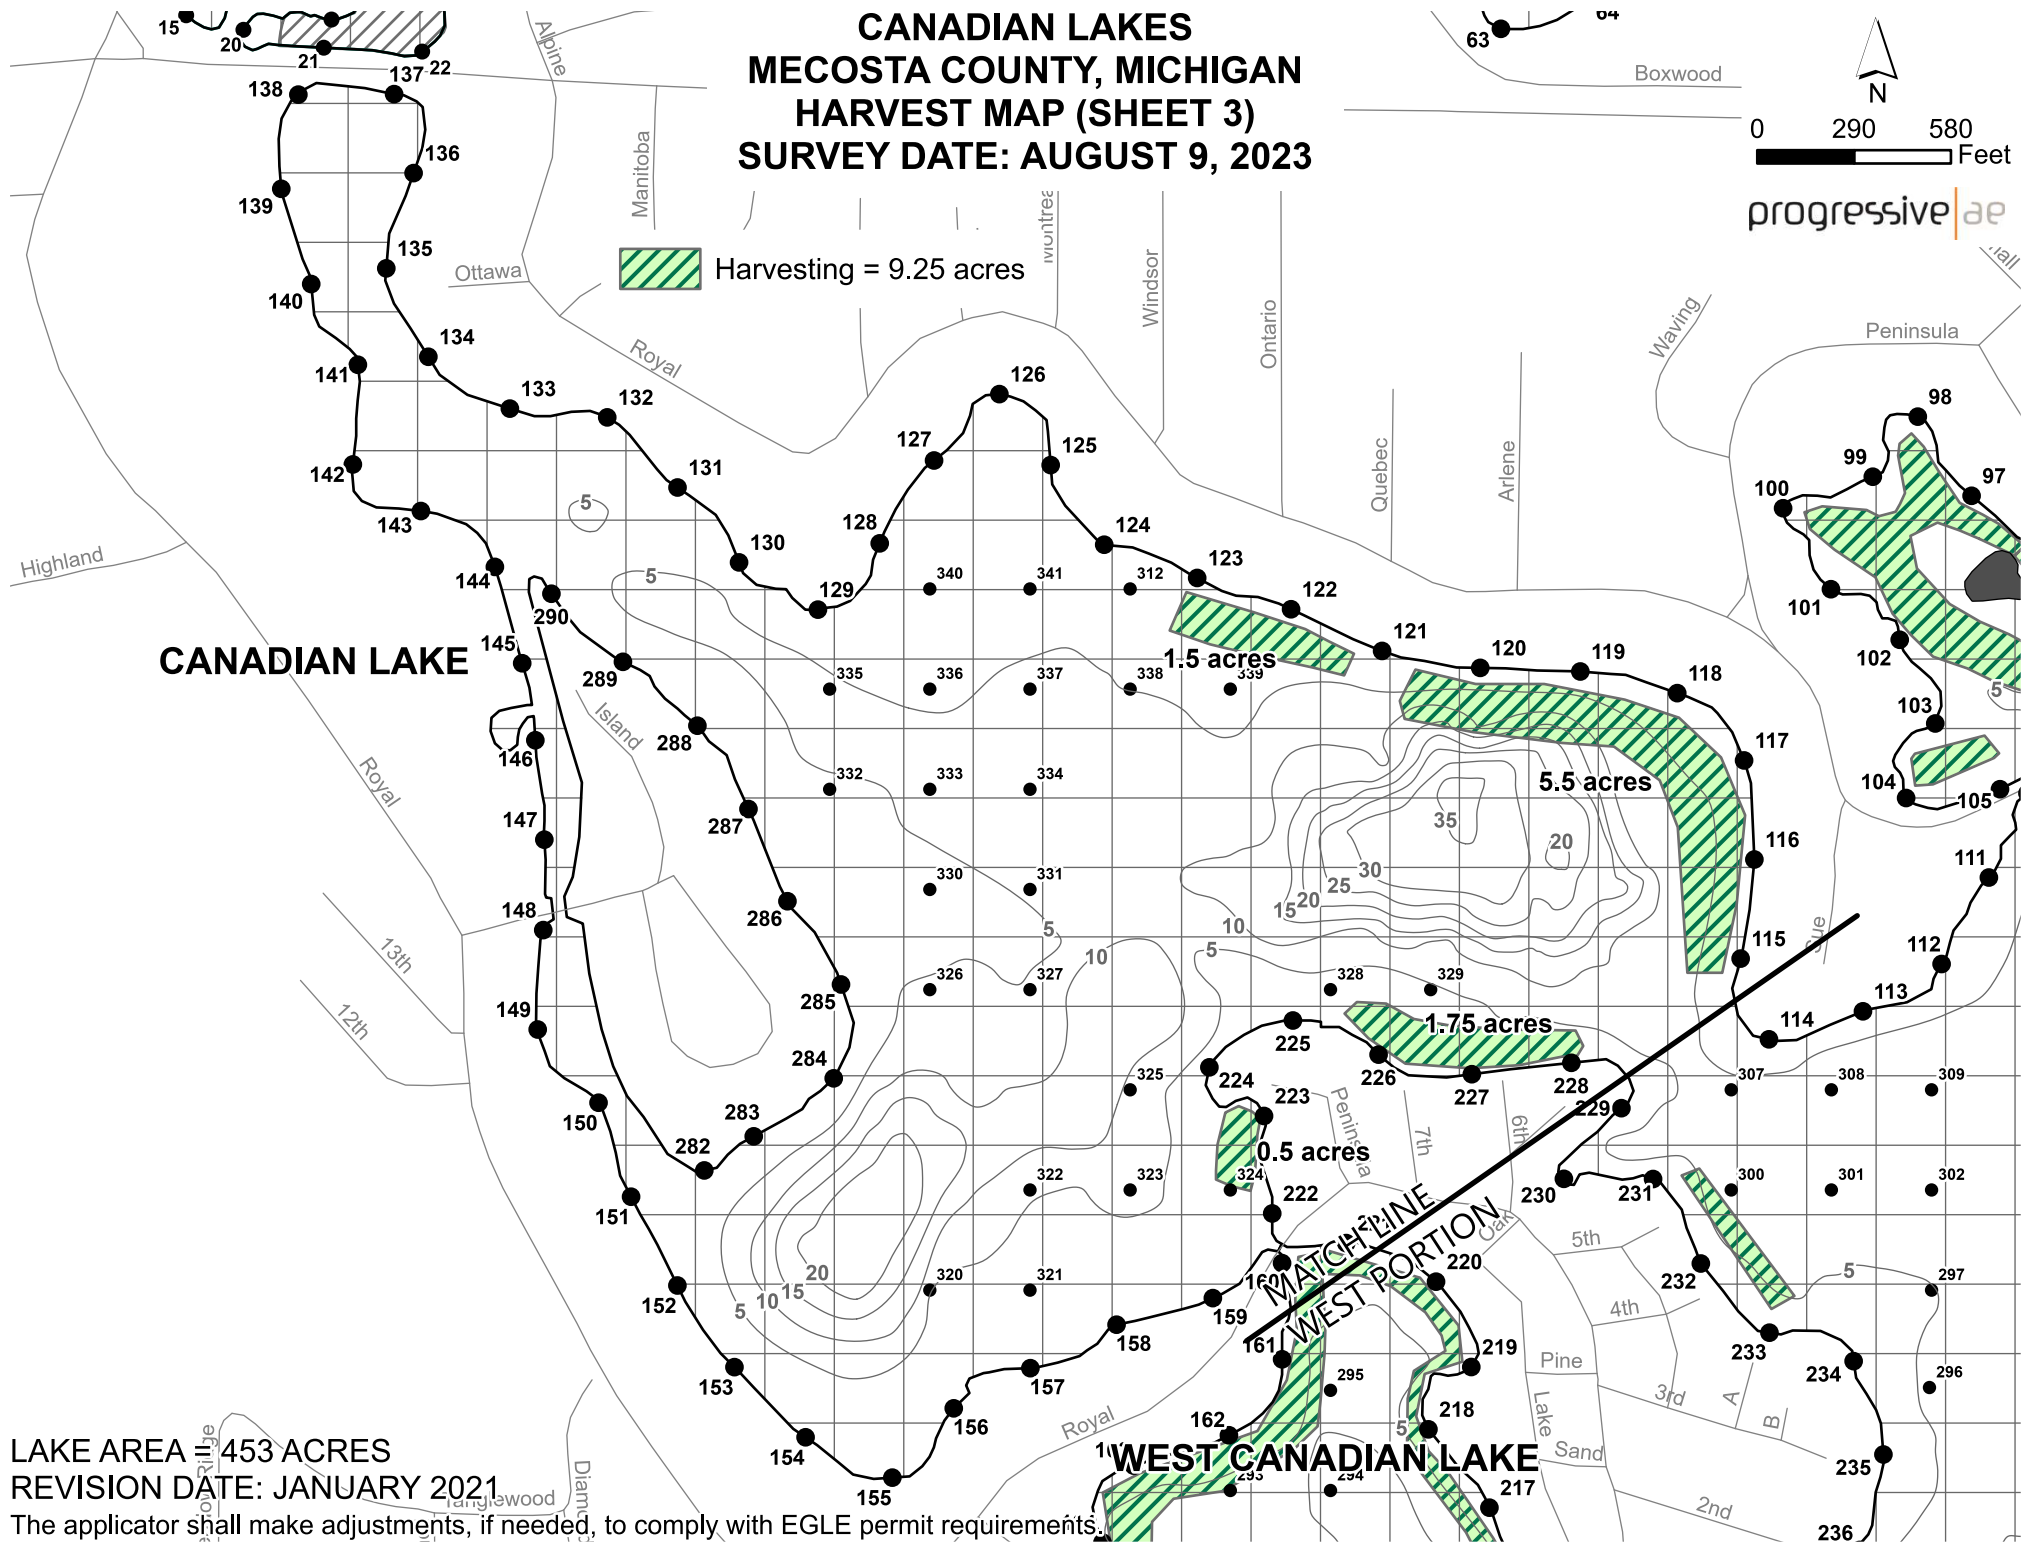

CANADIAN LAKES MECOSTA COUNTY, MICHIGAN HARVEST MAP SHEET 1 SURVEY DATE: AUGUST 9, 2023

progressive|ae

Harvesting = 13.5 acres

LAKE AREA = 453 ACRES
REVISION DATE: JANUARY 2021

CANADIAN LAKES MECOSTA COUNTY, MICHIGAN HARVEST MAP (SHEET 2) SURVEY DATE: AUGUST 9, 2023

progressive|ae

CANADIAN LAKES MECOSTA COUNTY, MICHIGAN HARVEST MAP (SHEET 3) SURVEY DATE: AUGUST 9, 2023

CANADIAN LAKE

WEST CANADIAN LAKE

LAKE AREA 453 ACRES
REVISION DATE: JANUARY 2021

The applicator shall make adjustments, if needed, to comply with EGLE permit requirements.

CANADIAN LAKES MECOSTA COUNTY, MICHIGAN HARVEST MAP (SHEET 4) SURVEY DATE: AUGUST 9, 2023

The applicator shall make adjustments, if needed, to comply with EGLE permit requirements.