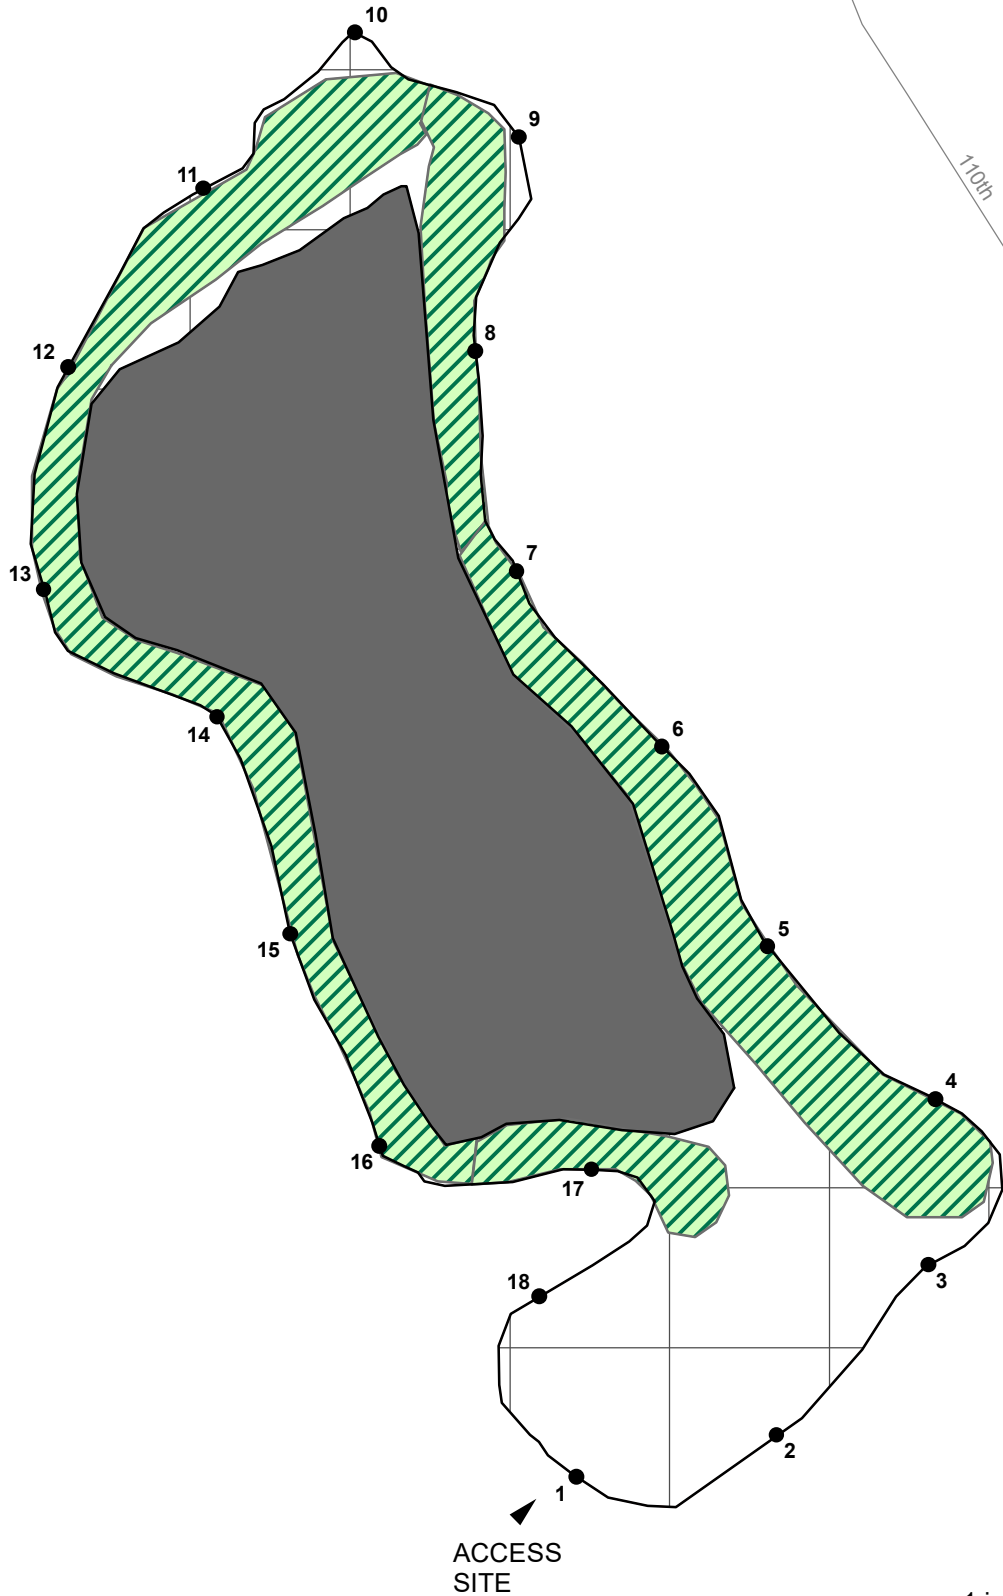

CAMPER LAKE MECOSTA COUNTY, MICHIGAN JUNE/JULY TRUXOR HARVESTING MAP

 = Truxor harvesting areas

LAKE AREA = 20 ACRES
REVISION DATE: MARCH, 2020

The applicator shall make adjustments, if needed, to comply with EGLE permit requirements.